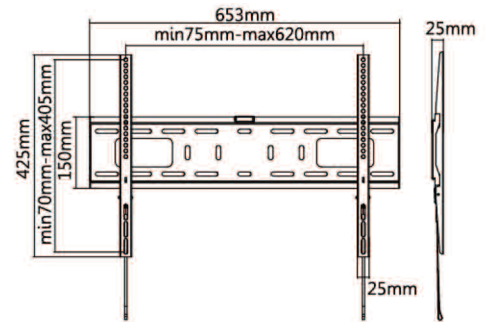

Fixed Wall Mount with Open Wall Plate

SB-3265WM
FOR 32" TO 65" DISPLAYS

STARBURST TECHNOLOGIES: Empowering Communication Networks since 1986

Starburst Technologies (Starburst) TV-DISPLAY Wall Mounts offer an unbeatable combination of quality and cost effective price point. Each mount has been designed to work not only in the home, but also in the more demanding Commercial-Hospitality environment. All Starburst mounts are built to a higher Commercial-Hospitality grade standard.

The **SB-3265WM** is a fixed wall mount, designed to make the maximum use of a minimum of space. It can position the display as close as 1" to the wall which is ideal for low-profile applications.

HOSPITALITY SERIES

SB-3265WM

Specifications

Screen Size	Weight Capacity	VESA
32"-65"	45.5kg/100lbs	200x200 300x300 400x200 400x400 600x400
Profile to Wall	Tilt Range	Bubble Level
25mm/0.98"	No	Yes
Spring Lock	Curved TV	Strength Tested
Yes	Yes	Three Times