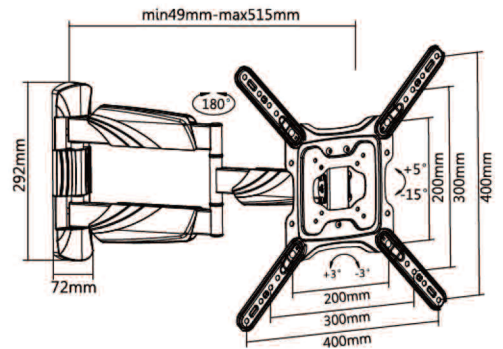

The **SB-2350ART** is an articulated wall mount, designed to make the maximum use of a minimum of space. It can position the display as close as 1.9" to the wall, ideal for low profile applications.

SB-2350ART

### Specifications

Screen Size	Weight Capacity	VESA
23"-50"	36kg/79lbs	75x75 100x100 200x100 200x200 300x200 400x200 300x300 400x300 400x400
Profile to Wall	Tilt Range	Swivel Range
49-515mm/1.9"-20.3"	+5° - -15°	+90° - -90°
Screen Level	Curved TV	Strength Tested
+3° - -3°	Yes	Three Times