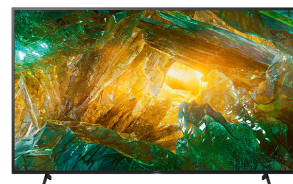

FWD-85X81CH/AL

X81CH/AL Series 4K HDR LED TV

Step into a new world of 4K HDR color, contrast, and clarity. See beautiful pictures, rich with real world detail and texture, powered by our 4K HDR processor X1™. Enjoy expanded, vivid color with the TRILUMINOS™ Display for a more true-to-life picture.¹ Sony's Android TV with the Google Assistant makes life smart with access to your favorite content and smart home devices.⁴

TRILUMINOS Display, bringing you all the world's colors

By widening the color spectrum, TRILUMINOS Display, powered by the 4K HDR Processor X1, reproduces more colors than a conventional television. It analyzes and processes data in every image to make colors even more natural and precise so pictures are closer than ever to real life. See exactly what the creator intended with the advanced color, light, and gradation of the TRILUMINOS™ Display.

Dazzling detail and color with HDR and Dolby Vision

High Dynamic Range (HDR) picture is the way TV was always meant to be watched. Ultra-high

SONY

resolution and HDR video content combine to bring dazzling detail, color and contrast to everything you watch, while keeping a far wider range of brightness.¹ Dolby Vision™ brings scenes to life with striking highlights, deeper darks and vibrant colors.³ Whichever format, Sony TVs deliver picture-perfect reality, creating an immersive and engaging cinematic experience.

Refined design that matches your space

Beautifully designed, the narrow bezel gives the TV a refined look that blends harmoniously in any contemporary environment, keeping you focused on the picture, not the television.¹⁰