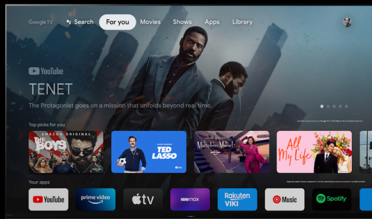

SONY

Content from any source,  
with stunning clarity.

**BRAVIA**

**Professional Tuner Models**

Our new, feature-rich Pro BRAVIA® tuner models easily deliver content from any source with stunning color and clarity, making them ideal for specific applications in businesses, schools and universities, healthcare, entertainment venues, public spaces, and retail stores.

# The entertainment you love

Find new favorites with voice search. Jump right to a show or movie just by saying it, or try browsing with a voice search like "find action movies".

\*Home screen design and features vary by country.

# Super 4K resolution, whatever you're watching

Conventional TVs