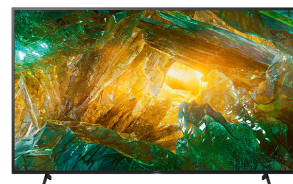

Bullets

- Upscale everything with the 4K HDR Processor X1™ and 4K X-Reality PRO.²
- See exactly what the creator intended with the advanced color and gradation of TRILUMINOS™ Display.
- Dazzling detail and color with HDR¹ and Dolby Vision™³
- Sony's Android TV with Google Assistant gives you a smarter, easier way to get more from your TV.⁴
- Content appears with lifelike motion with Motionflow™ XR technology.
- Works with AirPlay 2 to easily stream content from your Apple device.⁸
- Compatible with Google Nest Devices⁴, Amazon Alexa⁷, and Apple HomeKit⁸ for an even smarter home.
- Stay focused on the big picture with a refined design and narrow bezel that blends into any environment.⁹
- Hang your TV like a work of art with the ultra-slim wall-mount bracket for select Sony BRAVIA OLED and LED TVs.¹⁰

Features

Power to upscale to a more natural picture

See beautiful 4K pictures, rich with real-world detail and texture, powered by our 4K HDR Processor X1. Even images filmed in Full HD are upscaled close to 4K resolution by 4K X-Reality™ PRO using a unique 4K database.^{1,2}

TRILUMINOS Display, bringing you all the world's colors

By widening the color spectrum, TRILUMINOS Display, powered by the 4K HDR Processor X1, reproduces more colors than a conventional television. It analyzes and processes data in every image to make colors even more natural and precise so pictures are closer than ever to real life. See exactly what the creator intended with the advanced color, light, and gradation of the TRILUMINOS™ Display.

Dazzling detail and color with HDR and Dolby Vision

High Dynamic Range (HDR) picture is the way TV was always meant to be watched. Ultra-high resolution and HDR video content combine to bring dazzling detail, color and contrast to everything you watch, while keeping a far wider range of brightness.¹ Dolby Vision™ brings