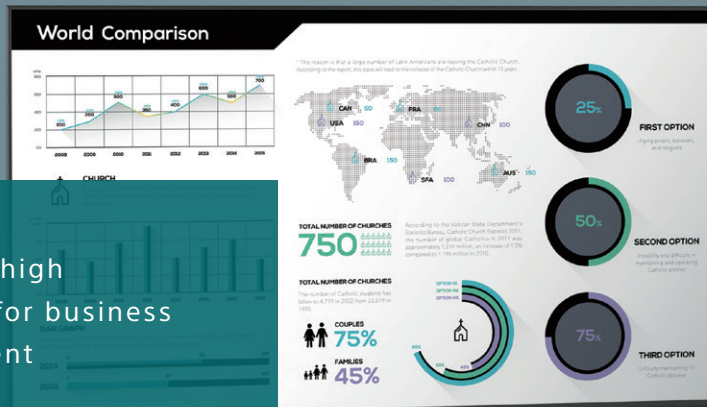

High brightness, high contrast images for business application content

Peak brightness : 850 cd/m²