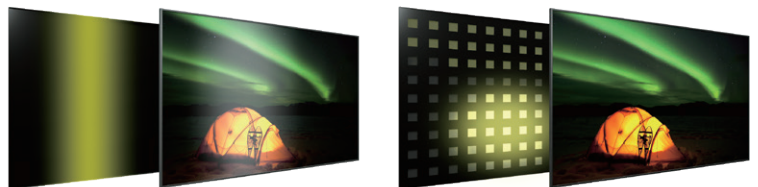

Cosmetic design

Logo position

All side terminal position

Flat bottom bezel

24/7·Portrait·Tilt

High picture quality model with flexible installation for mid-sized spaces

Picture quality features

Motionflow XR