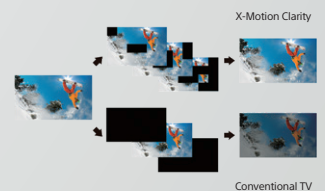

XR Contrast

Real life depth with deep blacks and intense brightness

Feel breathtaking contrast, just as in real life. Our Cognitive Processor XR cross analyzes data, enhancing pictures in the same way that the human eye focuses for real life color and depth. With XR Contrast Booster, bright areas are brighter and dark areas darker -eliminating details overwhelmed by shadow or lost in blown-out highlights.

4K HDR Processor X1™

Picture

Unique 4K X-Reality PRO picture processing technology upscales every pixel for remarkable clarity. Advanced noise reduction techniques and a special pattern database ensure every scene is full of lifelike detail.