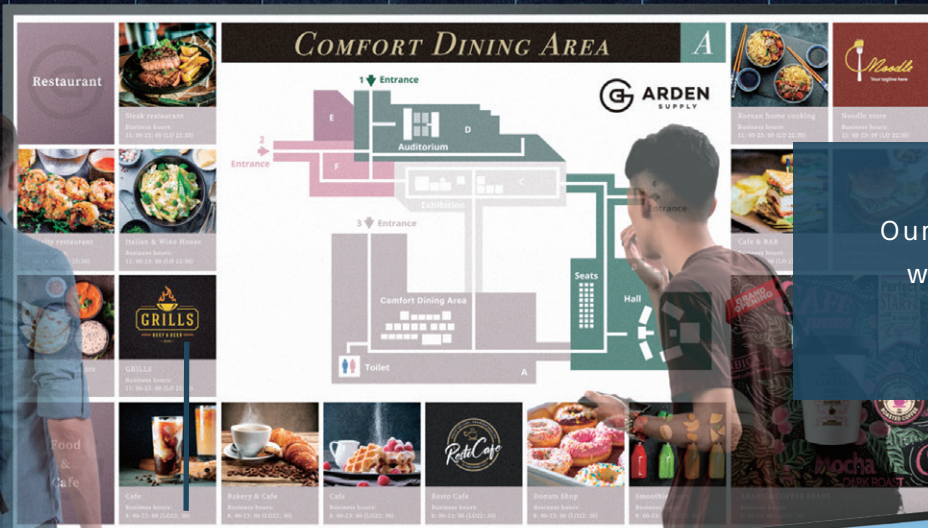

Our largest size screen model with Cognitive Processor XR & Supreme Picture Quality

Peak brightness : 940cd/m²