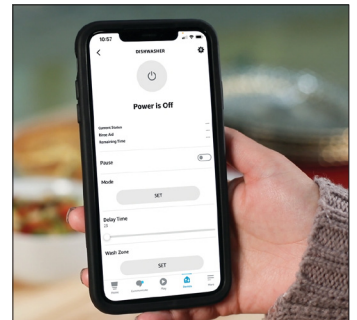

The powerful and versatile features of this premium dishwasher give you more than peace of mind. The Sharp SDW6888JS also gives you peace and quiet at a serene 42dB, with the Brushless DC motor technology. Balance and Harmony. Exceptional Quality. The SDW6888JS Stainless Steel Dishwasher from Sharp.

Adaptive Option Indication using the back lit control panel shows you available options for each washing cycle

The SDW6888JS features remote operations by Alexa voice commands with the Amazon Alexa app