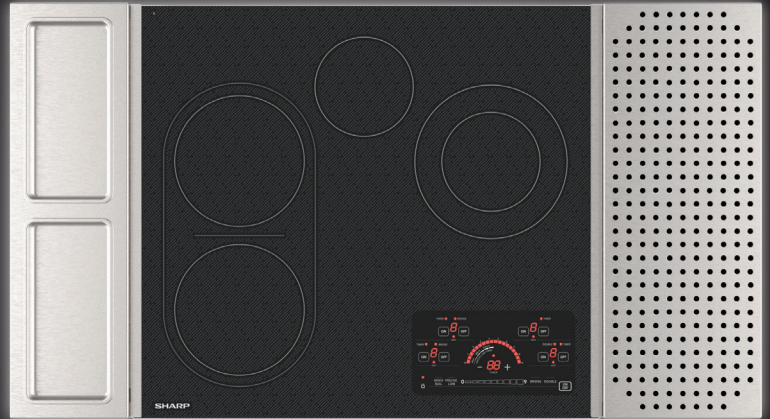

SHARP®

Simply Better Living

5500
WATTS

24"
WIDTH

24" Drop-In Radiant Cooktop

SCR2442FB

Included Magnetic Stainless Steel Side Accessories are Convenient for Resting Utensils and Cookware

Four Cooking Zones, Including Double Heater Capability to Provide for Larger Pots and Pans

4 Individual Cooking Zone Timers, Plus an Additional Independent Timer

DESIGNED FOR YOUR DREAM KITCHEN

The Sharp® 24-inch SCR2442FB Electric Cooktop is a powerful, beautiful addition to your dream kitchen. The black mirror finish of the glass surface is a perfect match for modern appliances while precise temperature control with touch-glass controls for each of the four cooking zones provide convenience you can count on. The included magnetic stainless steel side accessories are dishwasher safe and a convenient place to rest spoons, ladles, and spatulas as well as pots and pans.

The SCR2442FB features a variable-sized zone with Double Heater capability to handle larger size pots and pans efficiently. Dual elements allow you to use multiple pan sizes, while the Bridge Heater synchronizes the two left cooking zones to accommodate larger cookware, such as griddles, grill pans, and custom cookware for your most elaborate entertaining. There's even a kitchen timer for each cooking zone. And without an open flame or radiant coil, spills and splatters are less likely to burn and a breeze to clean up. The Speed Boil function of the SCR2442FB is perfect for those times when you just need that pasta water to boil.

The Sharp 24-inch SCR2442FB Electric Cooktop includes practical safety features, including the control lock to prevent unwanted, or accidental use. The Hot Surface Light indicator lets you know at a glance if each of the cooking surfaces is on or still hot with residual heat. Powerful and efficient, fast and flexible, the beautiful Sharp SCR2442FB Electric Cooktop with Black Mirror Finish is certainly Simply Better Living.