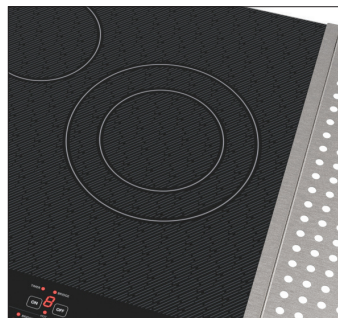

Convenient double heater capability to handle larger size pots and pans.