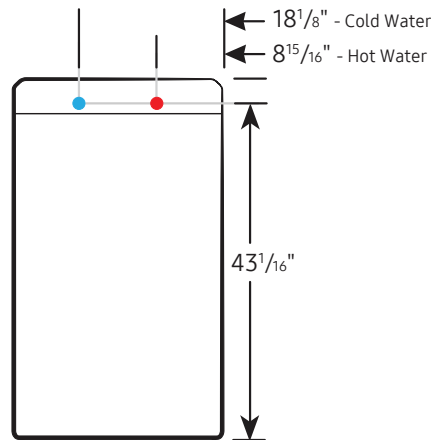

#### Dimensions

Required dimensions for installation with riser:

#### Installation Specifications – Side-by-Side

If the washer and dryer are installed together or the dryer alone, the closet front must have two unobstructed air openings for a combined minimum total area of 72-inch<sup>2</sup>. Your washer alone does not require a specific air opening.

#### Connection Dimensions

Back view of washer

**LEGEND:**

- Cold Water Connection
- Hot Water Connection

Actual color may vary. Design, specifications, and color availability are subject to change without notice. Non-metric weights and measurements are approximate.