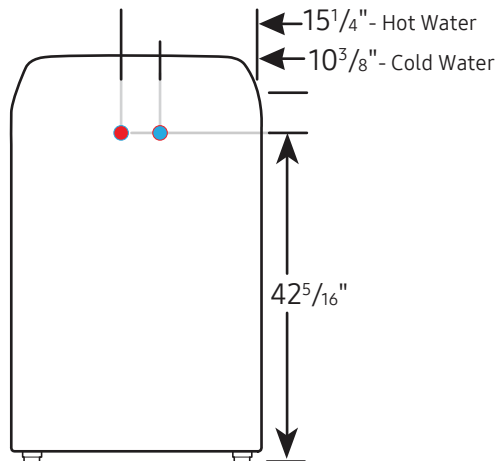

Alcove or closet installation

Minimum clearance for
closet and alcove installations:

Connection Dimensions

Back view of washer

LEGEND:

- Hot Water Connection
- Cold Water Connection

Actual color may vary. Design, specifications,
and color availability are subject to change without
notice. Non-metric weights and measurements are
approximate.