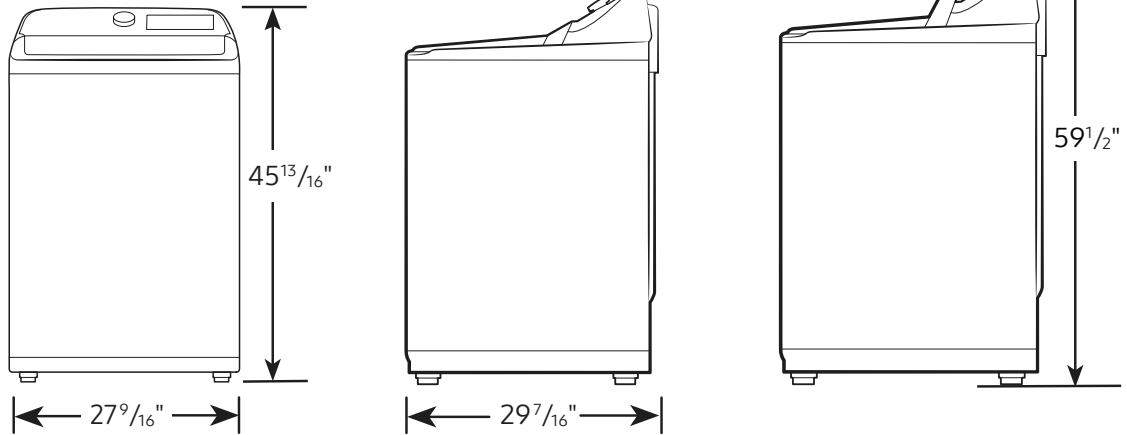

Three (3) Years Stainless Steel Tub (Part Only)

Ten (10) Years DD Motor (Part Only)

Product Dimensions & Weight (WxHxD)

Dimensions: 27⁹/₁₆" x 45¹³/₁₆" x 29⁷/₁₆"

Weight: 134.5 lbs

Shipping Dimensions & Weight (WxHxD)

Dimensions: 30¹/₈" x 47¹¹/₁₆" x 31¹/₄"

Weight: 143.3 lbs

Washer	Model #	UPC Code
Brushed Black	WA55A7700AV	887276552927
Matching Electric Dryer		
Brushed Black	DVE55A7700V	887276557762
Matching Gas Dryer		
Brushed Black	DVG55A7700V	887276557847

Dimensions

Required dimensions
for installation:

Installation Specifications – Side-by-Side

If the washer and dryer are installed together or the dryer alone, the closet front must have two unobstructed air openings for a combined minimum total area of 72-inch². Your washer alone does not require a specific air opening.