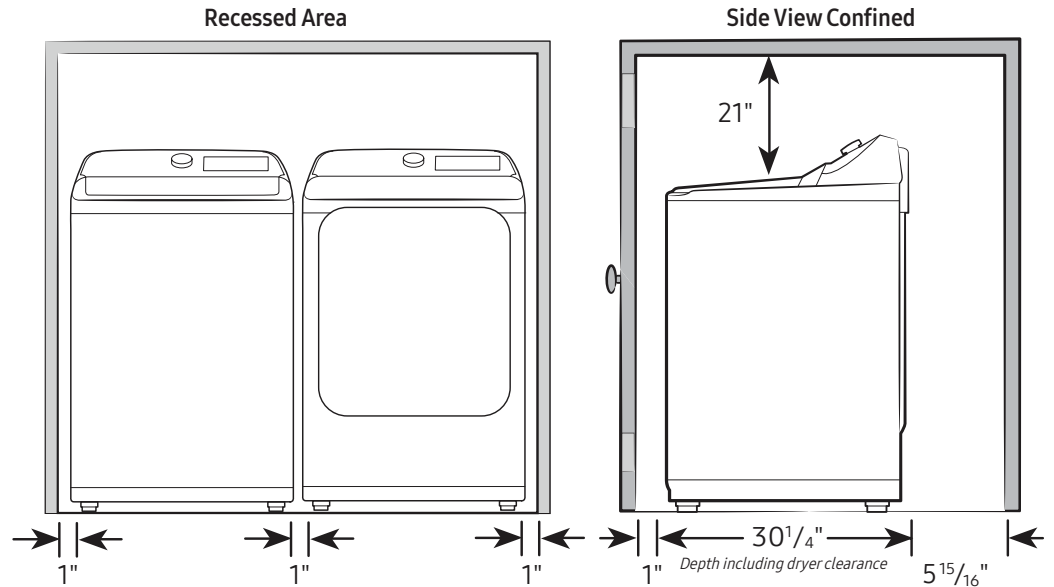

Dimensions

Required dimensions
for installation:

Installation Specifications – Side-by-Side

If the washer and dryer are installed together or the dryer alone, the closet front must have two unobstructed air openings for a combined minimum total area of 72-inch². Your washer alone does not require a specific air opening.

Alcove or closet installation

Minimum clearance for
closet and alcove installations:

Connection Dimensions

Back view of washer

LEGEND:

- Hot Water Connection
- Cold Water Connection

Actual color may vary. Design, specifications,
and color availability are subject to change without
notice. Non-metric weights and measurements are
approximate.