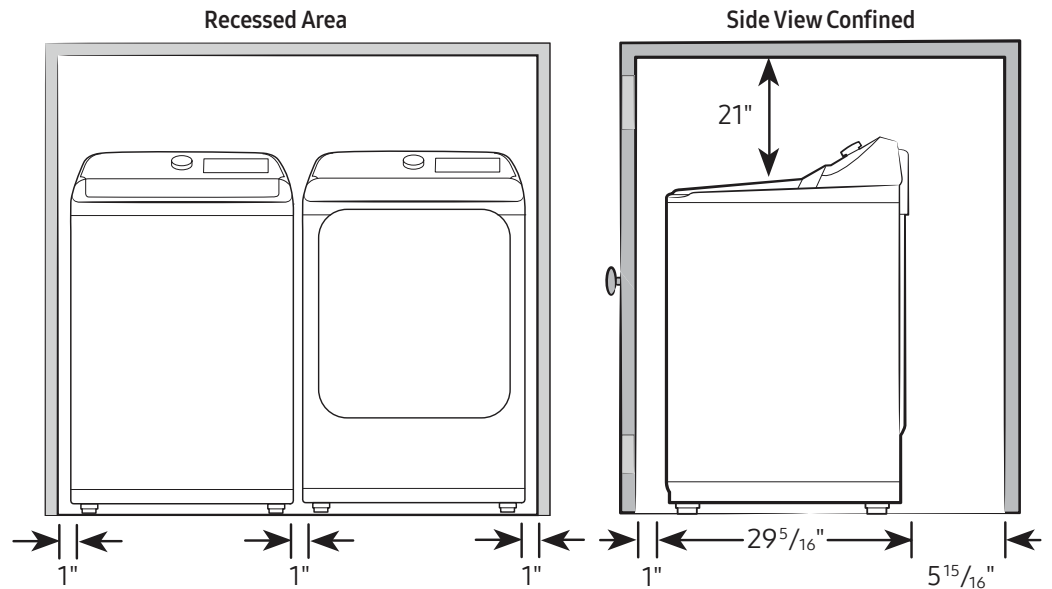

Connection Dimensions

Back view of washer