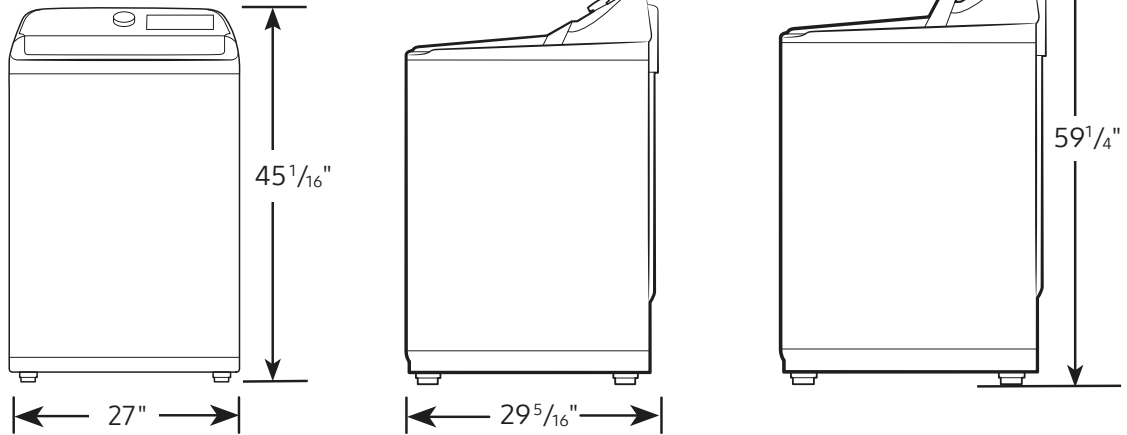

Product Dimensions & Weight (WxHxD)

Dimensions: 27" x 45¹/₁₆" x 29⁵/₁₆"
Weight: 129 lbs

Shipping Dimensions & Weight (WxHxD)

Dimensions: 29⁹/₁₆" x 47³/₄" x 31"
Weight: 135.6 lbs

*Requires wireless network, Samsung account and Samsung SmartThings App. The Samsung SmartThings App supports Android OS 4.0 (ICS) or later which is optimized for Samsung smartphones (Galaxy S and Galaxy Note series). This app also supports iOS 7 or later for iPhone models. Samsung SmartThings App available in App Store and Play Store. Only monitoring enabled on Gas Dryers for safety reasons.

WA46CG3505

SAMSUNG

4.6 cu. ft. Large Capacity Smart Top Load Washer with ActiveWave™ Agitator and Active WaterJet

Dimensions

Required dimensions for installation:

Installation Specifications – Side-by-Side