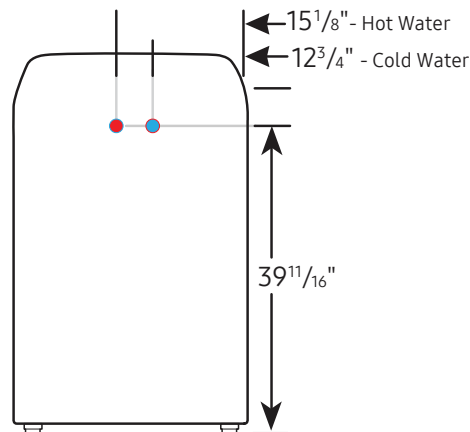

Alcove or closet installation

Minimum clearance for closet and alcove installations:

Connection Dimensions

Back view of washer

LEGEND:

- Hot Water Connection
- Cold Water Connection

Actual color may vary. Design, specifications, and color availability are subject to change without notice. Non-metric weights and measurements are approximate.