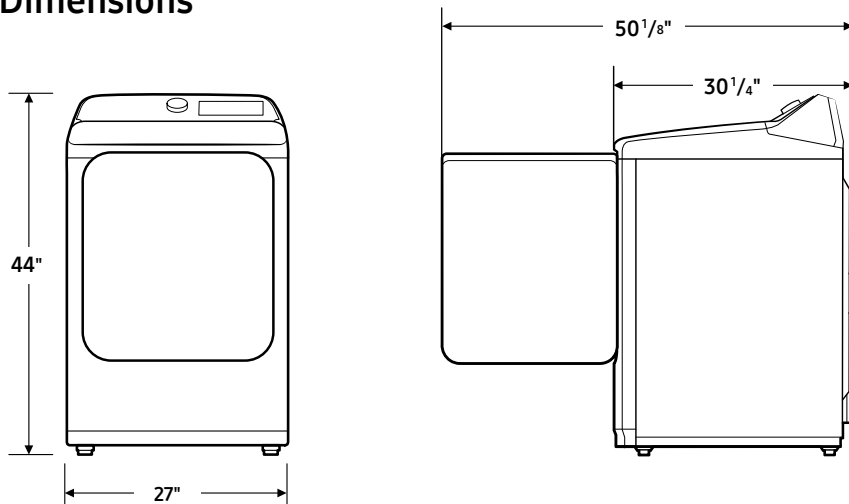

Dimensions

4-Way Venting

8 Preset Drying Cycles:

Normal, Heavy Duty, Permanent Press, Delicates, Time Dry, Air Fluff, Quick Dry, Wrinkle Release

3 Additional Drying Options:

Wrinkle Prevent, Child Lock, Smart Care

4 Temperature Levels:

High, Medium, Low, Extra Low

4 Dry Levels:

Very Dry, More Dry, Normal Dry, Damp Dry

Warranty

One (1) Year Parts and Labor

Product Dimensions & Weight (WxHxD)

Dimensions: 27" x 44" x 30¹/₄"

Weight: 110.2 lbs

Shipping Dimensions & Weight (WxHxD)

Dimensions: 29⁹/₁₆" x 46⁷/₈" x 31³/₁₆"

Weight: 119.0 lbs

Electric

White

Model

DVE45T3200W

UPC Code

887276429618

Gas

White

DVG45T3200W

887276429540

Matching Washer

White

WA45T3200AW

887276428536

Accessories

Vent Kit

DV-2A

887276146416

	Recommended	Use only for short-run installation
Weather hood type	 4"	 2.5"
Number of 90° elbows	Rigid	Rigid
0	80 ft.	74 ft.
1	68 ft.	62 ft.
2	57 ft.	51 ft.
3	47 ft.	41 ft.