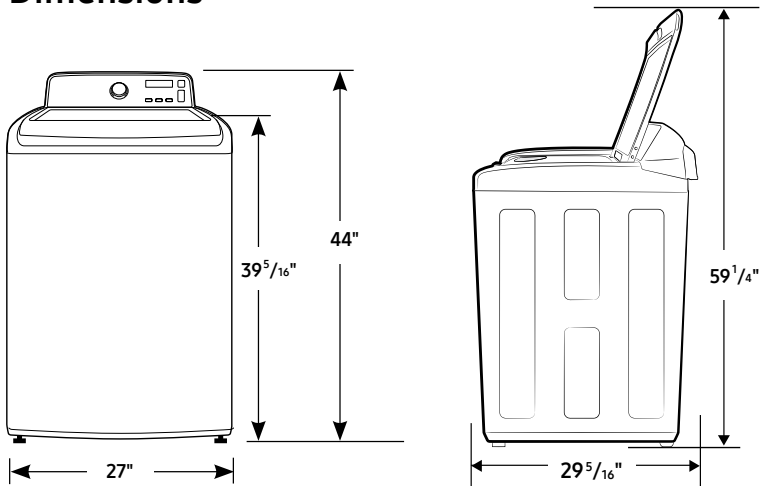

Dimensions

8 Preset Washing Cycles:

Normal, Bedding/Waterproof, Heavy Duty, Delicates/Hand Wash, Quick Wash, Self Clean, Rinse and Spin, Deep Wash

4 Additional Washing Options:

Extra Rinse, Child Lock, Smart Care, Spin Only

5 Temperature Levels:

Hot, Warm, Eco Warm, Cool, Cold

3 Soil Levels:

Heavy, Normal, Light

Dispenser Trays:

Main Wash, Softener, Bleach

Warranty

- One (1) Year Parts and Labor
- Three (3) Years Stainless Steel Tub (Part Only)
- Five (5) Years Washing Motor Part (Part Only)

Product Dimensions & Weight (WxHxD)

Dimensions: 27" x 44" x 29⁵/₁₆"
Weight: 134.5 lbs

Shipping Dimensions & Weight (WxHxD)

Dimensions: 29⁹/₁₆" x 46⁹/₁₆" x 31"
Weight: 145.5 lbs

Color	Model #	UPC Code
White	WA45T3200AW	887276428536

Matching Dryer (Electric/Gas)		
White	DVE45T3200W	887276429618
White	DVG45T3200W	887276429540