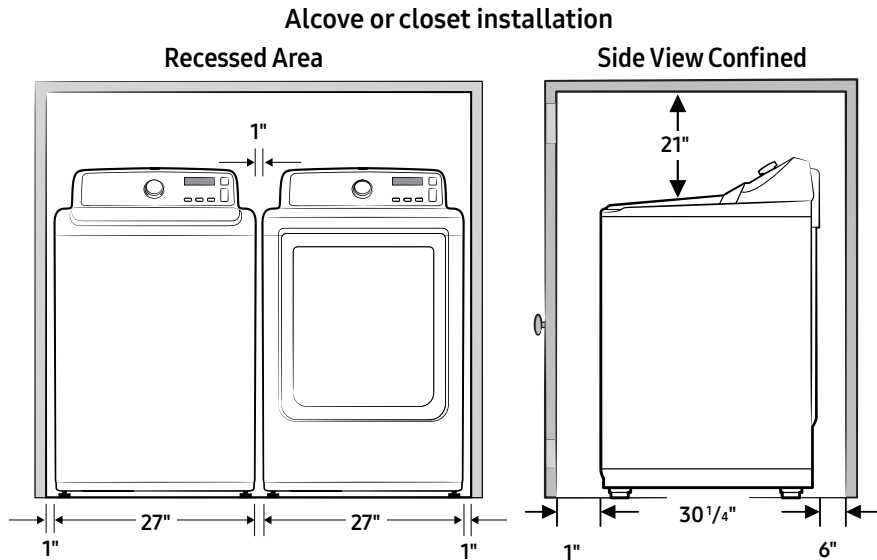

DVE45T3200W

SAMSUNG

Samsung 7.2 cu. ft. Capacity Top Load Electric Dryer

Installation Specifications

Minimum clearances for closets and alcoves:

- Sides – 1"
- Top – 21"
- Rear – 6"
- Closet Front – 1"

If both the washer and a dryer are installed in the same location, the front of the alcove or closet must have two unobstructed air openings for a combined minimum total area of 72-inch². This clearance requirement is applicable for washer and dryer pair installation.