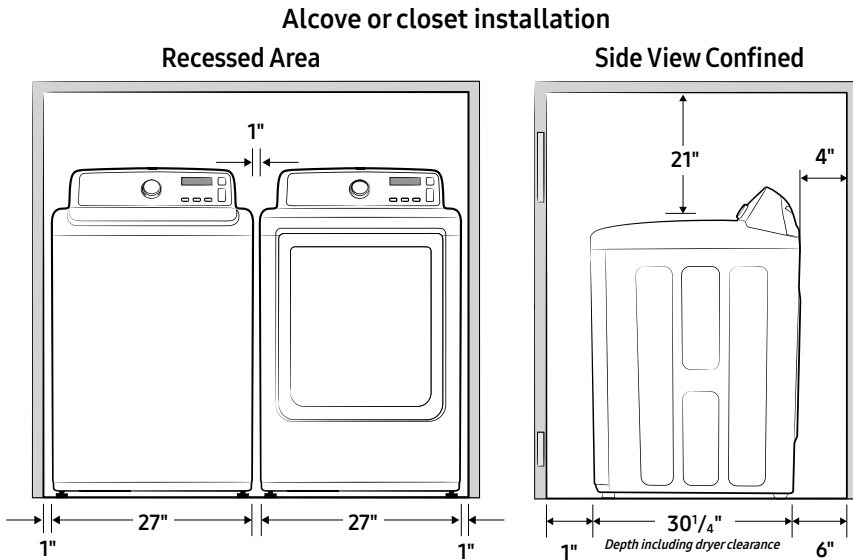

WA45T3200AW

SAMSUNG

Samsung 4.5 cu. ft. Capacity Top Load Washer with Vibration Reduction Technology+

Installation Specifications

Minimum clearances for closets and alcoves:

- Sides – 1"
- Top – 21"
- Rear – 6"
- Closet Front – 1"