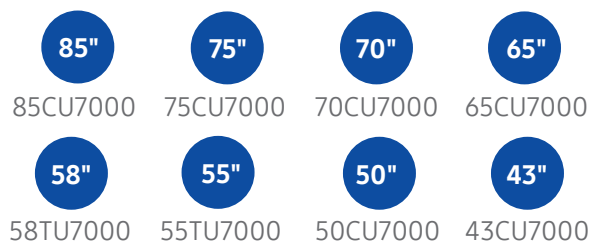

SIZE CLASS

Find all your content at your fingertips and beautifully transformed into dazzling 4K with the Samsung Crystal UHD. Effortlessly access TV shows, movies and ambient content using the Samsung Smart Hub, or find a range of great games on the Samsung Gaming Hub. Then enjoy content even more clearly than it was created as its upgraded to 4K resolution.

KEY FEATURES

Picture

- Crystal Processor with 4K Upscaling
- Mega Contrast
- HDR
- PurColor®
- Motion Xcelerator

Design

- Slim Look Design
- Titan Gray Slim Feet Stand

Smart Features

- Smart TV Powered by Tizen
- Samsung Smart Hub
- Samsung Gaming Hub
- Universal Guide
- Alexa built-in¹
- Works with Google Assistant¹
- Samsung TV Plus
- Google Meet
- Telemedicine³
- ConnectTime³

Connections

- 3 HDMI Ports²
- HDMI 2.1 Features Supported:
  - Auto Low Latency Mode (ALLM), supported on all ports
  - Enhanced Audio Return Channel (eARC), supported on port number ²
- 1 USB Connection
- LAN Port
- Wi-Fi 5
- Bluetooth® 5.2
- Optical Audio Output Port
- RS-232⁴

Audio

- Object Tracking Sound Lite
- Dolby® Digital Plus
- 20 Watt 2 Channel
- Q-Symphony
- Adaptive Sound

Included Accessories

- Samsung Solar Cell Remote TM2240A
- User Manual / E-Manual
- Power Cord

Industry Certifications

- 4K Ultra HD Connected

SAMSUNG

¹Amazon, Alexa, and all related logos are trademarks of Amazon.com, Inc. or its affiliates. This service may not yet be available at the time of purchase of this product. Apple and related marks and logos are trademarks of Apple Inc. This Samsung TV supports AirPlay 2 and requires iOS 12.3 or later or macOS 10.14.5 or later.

⁴Requires adaptor

SEE BACK FOR DETAILS