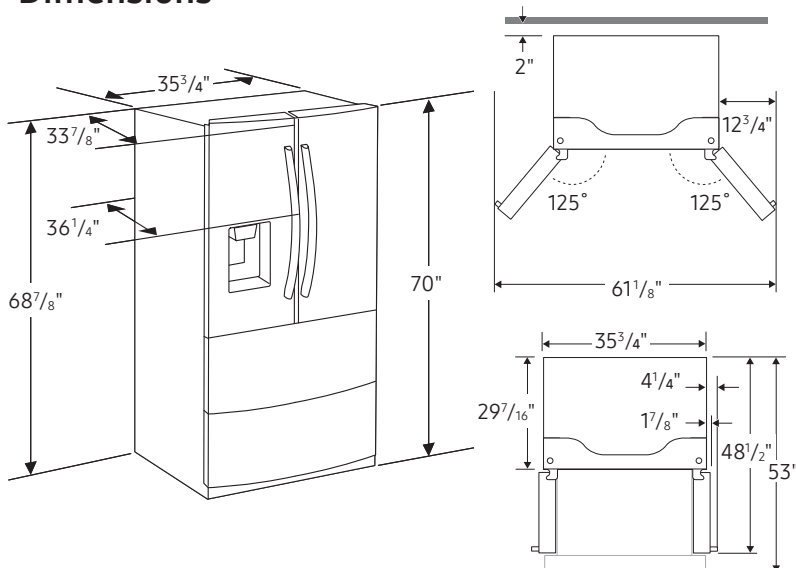

### Installation Specifications

1. Measure the height, width and depth of the opening, making sure to include baseboards, molding tile, countertop overhang, etc. Check to be sure there is enough room to open the door (consider walls, islands or other obstacles when measuring).
2. Refer to illustration below to determine dimensions.
3. Allow 2.5" of clearance on hinge side of refrigerator when installing next to a wall where handle may make contact.
4. Allow 1" minimum clearance at rear for proper air circulation and water/electrical connections. Allow a 3/8" minimum clearance at sides and top for ease of installation.
5. Ensure each door and entryway in the home is wide enough for the refrigerator to be moved through easily.

For optimal usage and ability to open refrigerator doors completely, do not install next to a wall.

Please note: The following dimensions and cutout information is for planning purposes only. For complete installation details, consult manual packed with product or download manual online at [samsung.com](http://samsung.com).

### Dimensions

**Total Capacity: 29.8 cu. ft.**

**Refrigerator: 21.3 cu. ft.**

- External Filtered Water and Ice Dispenser (Curved Ice, Crushed Ice)
- 4 Tempered Glass Spill-Proof Shelves
- Full-Width Drawer
- 2 Clear Drawers
- 7 Door Bins
  - Right: 1 Gallon Bin, 3 Regular Bins
  - Left: 3 Regular Bins
- High-Efficiency LED Lighting