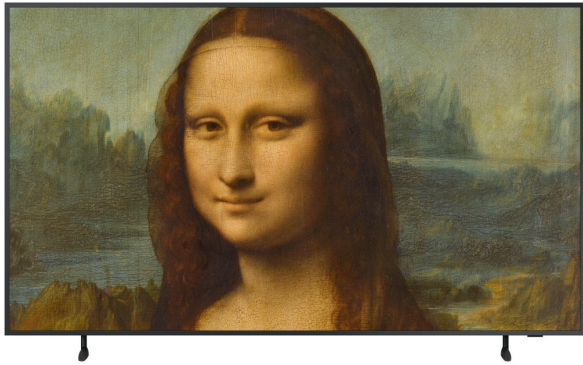

The Frame

PRODUCT HIGHLIGHTS

- Art Mode
- QLED 4K with 100% Color Volume²
- Anti-Reflection with Matte Display
- Slim Fit Wall Mount included
- Customizable Frame³

SIZE CLASS

Artwork, shows, movies and memories—display what you love on The Frame, the picture frame-like TV. See everything on the QLED 4K TV at 100% Color Volume with Quantum Dot that saturates your screen with a billion colors. Switch on Art Mode and transform your TV into your own personal art exhibit.²