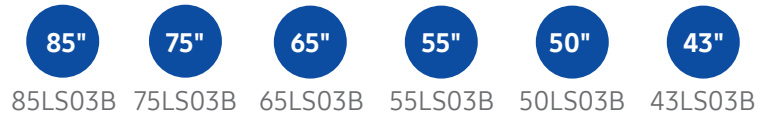

The Frame

PRODUCT HIGHLIGHTS

- Art Mode
- QLED 4K with 100% Color Volume²
- Anti-Reflection with Matte Display
- Slim Fit Wall Mount included
- Customizable Frame³

SIZE CLASS

Artwork, shows, movies and memories—display what you love on The Frame, the picture frame-like TV. See everything on the QLED 4K TV at 100% Color Volume with Quantum Dot that saturates your screen with a billion colors. Switch on Art Mode and transform your TV into your own personal art exhibit.²