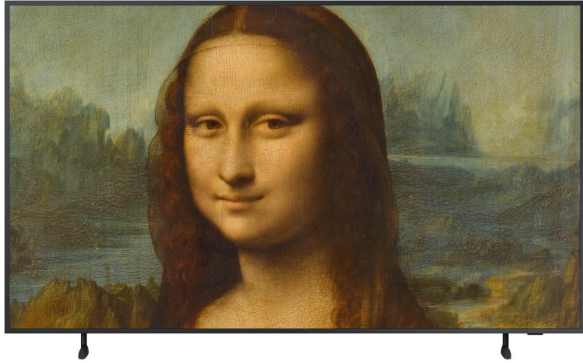

# The Frame

## PRODUCT HIGHLIGHTS

- Art Mode
- QLED 4K with 100% Color Volume<sup>2</sup>
- Anti-Reflection with Matte Display
- Slim Fit Wall Mount included
- Customizable Frame<sup>3</sup>

## SIZE CLASS

Artwork, shows, movies and memories—display what you love on The Frame, the picture frame-like TV. See everything on the QLED 4K TV at 100% Color Volume with Quantum Dot that saturates your screen with a billion colors. Switch on Art Mode and transform your TV into your own personal art exhibit.<sup>2</sup>