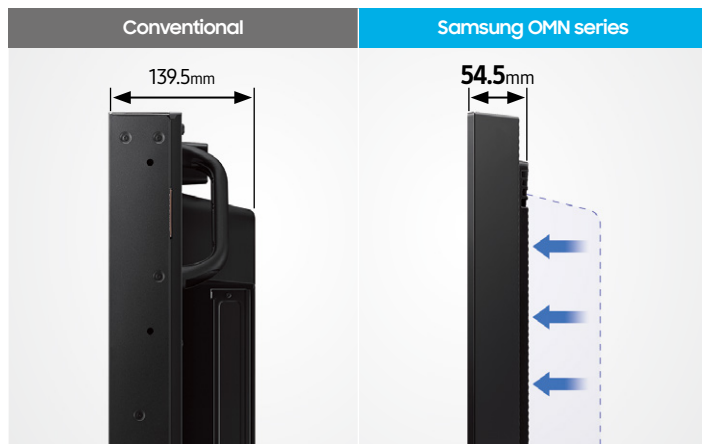

* "Conventional" refers to Samsung's OMD-W series.

Modernize space with slim design

Through innovative design, the OMN Series delivers a real-to-life picture with a remarkably slim 54.5mm depth. Its compact size makes the display a natural extension of the store, as opposed to an addition that ties up valuable space. It also gives retailers greater flexibility in storefront design. Meanwhile, customers remain focused on rich, engaging content on a sleek, sophisticated display and not distracted by a bulky display.