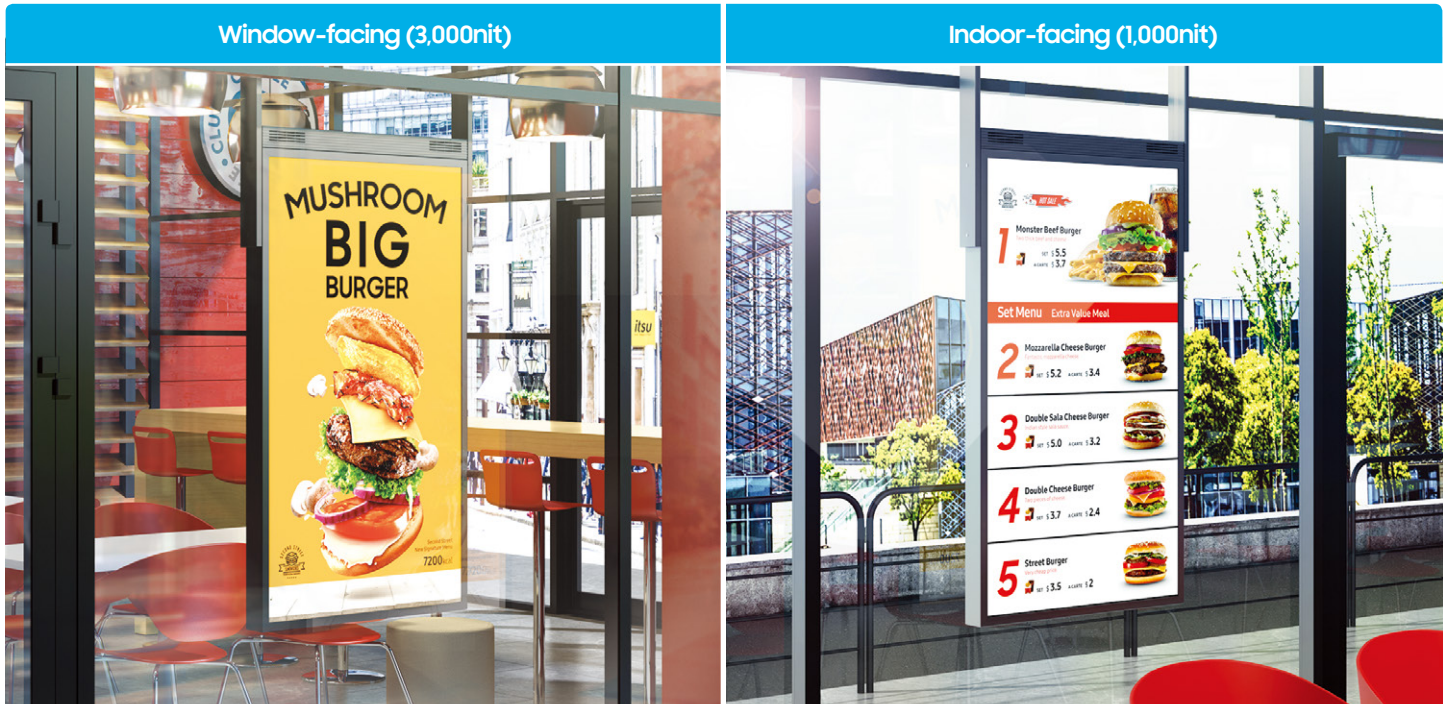

* "Conventional" refers to Samsung's OMD-W series.

Modernize space with slim design

Through innovative design, the OMN Series delivers a real-to-life picture with a remarkably slim 54.5mm depth. Its compact size makes the display a natural extension of the store, as opposed to an addition that ties up valuable space. It also gives retailers greater flexibility in storefront design. Meanwhile, customers remain focused on rich, engaging content on a sleek, sophisticated display and not distracted by a bulky display.

* "Conventional" refers to Samsung's OMD-W series.

Streamline content management

Digital displays should require as little maintenance as possible – a retailer's time is valuable. The OMN Series' embedded MagicINFO Player S6, backed by the powerful TIZEN operating system, boosts the display's overall performance, allowing for painless content management and ensuring seamless content transition and play-back. You can be sure that the content you want customers to see will be displayed when it needs to be, without interruption.

* Conventional displays refer to Samsung's OMD-W series.

Why Samsung OMN-D series?

Samsung's OMN-D Series is a dual display with screens on both sides, allowing retailers to maximize messaging. The window-facing screen features bright visuals and prominent positioning, giving passersby motivation to enter the store. Once inside, indoor-facing displays enhance the shopping experience with content promoting sales, new merchandise and additional information about the store and its services. This single display reduces equipment and installation costs, increasing operational efficiency, compared to installing two separate displays.