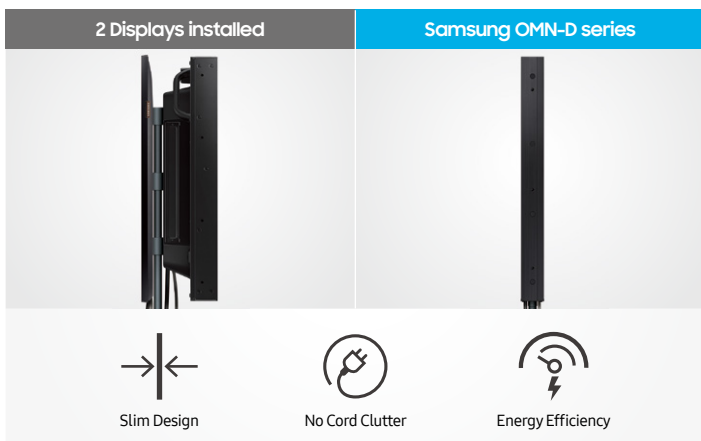

* Conventional displays refer to Samsung's OMD-W series.

Why Samsung OMN-D series?

Samsung's OMN-D Series is a dual display with screens on both sides, allowing retailers to maximize messaging. The window-facing screen features bright visuals and prominent positioning, giving passersby motivation to enter the store. Once inside, indoor-facing displays enhance the shopping experience with content promoting sales, new merchandise and additional information about the store and its services. This single display reduces equipment and installation costs, increasing operational efficiency, compared to installing two separate displays.

Modernize space with flexible design

The OMN-D Series can be easily mounted either on a stand or hung from a ceiling, giving retailers more options for positioning. The smart design creates a clean look that promotes easier customer engagement without aesthetic distraction and offers flexibility in how valuable space on the floor is designed and utilized. With a hidden top cover, cable management is clear of clutter, and due to the slim depth, the display does not divert attention away from the store's products.