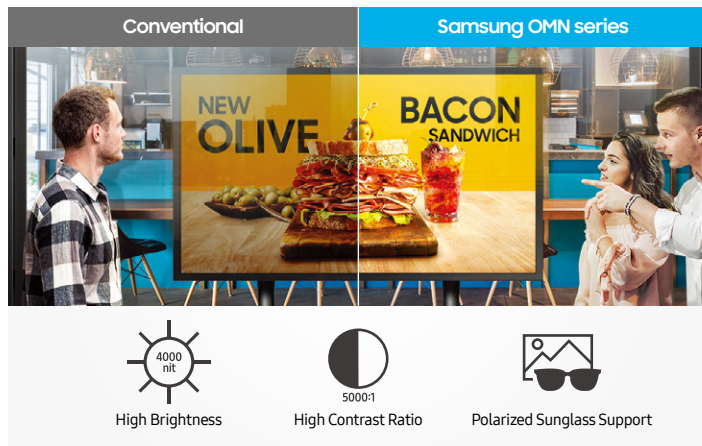

Key features

Foster brilliant presentation for all

Unlike conventional digital signage, the OMN Series delivers outstanding content, regardless of outdoor elements. Featuring 4,000nit brightness and a high contrast ratio of 5,000:1, the OMN Series' display remains bright and clear, delivering an uncompromised picture that will capture the attention of potential customers – even under the scrutiny of direct sunlight. In addition, blindness is removed when looking at the sign with polarized sunglasses.

* "Conventional" refers to Samsung's OMD-W series.