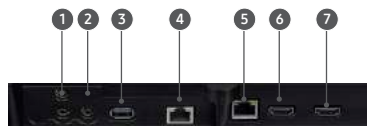

Connectivity

1. RS232C In Out
2. Audio Out
3. USB
4. RJ45 (LAN Out)
5. HDBT (LAN In)
6. HDMI In 1
7. HDMI In 2

Learn More

samsung.com/business insights.samsung.com samsung.com/b2bdigitalsignage

Product Support

1-866-SAM4BIZ

Follow Us

[youtube.com/samsungbizusa](https://www.youtube.com/samsungbizusa) [@SamsungBizUSA](https://twitter.com/SamsungBizUSA)

SAMSUNG