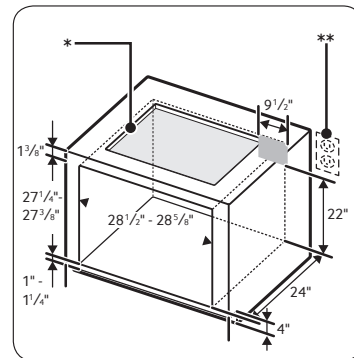

Warranty

One (1) Year All Parts and Labor

Product Dimensions & Weight (WxHxD)

Outside (Max) Cooktop Dimensions:

36" x 4" x 21¹/₄"

Cooktop Cutout Dimensions:

33³/₄" x 4" x 19"

Weight: 58.8 lbs.

Shipping Dimensions & Weight (WxHxD)

Dimensions:

40¹/₆" x 7⁵/₁₆" x 25"

Weight: 69.9 lbs.

Dimensions

Cooktop Dimensions

* See built-in oven installation for complete installation instructions. See label on top of approved built-in oven models.