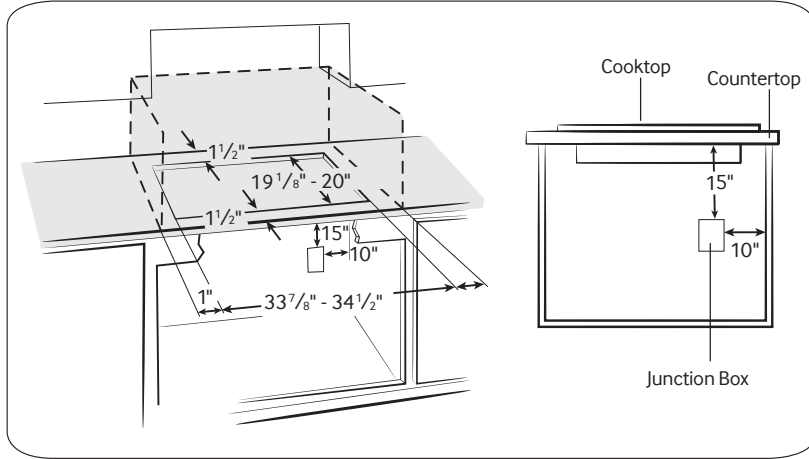

NZ36K7880US

36" Induction Cooktop

Installing Your Cooktop

Can be installed over a single oven.

Total Power

10.8kW

Power Source

240V/60Hz/45 Amps

Induction Cooktop

- Left Front: Flex Zone Plus 1800W (Boost 2600W)
- Left Rear: Flex Zone Plus 1800W (Boost 2600W)
- Right Front: 8" (VF_VE) 2200W (Boost 3200W)
- Right Rear: 6" (VF_VE) 1400W (Boost 1800W)
- Center: 7/11" (VF_VE) 3600W (Boost 4800W)
- Flex Zone: 7¹¹/₁₆" x 15³/₄"

Warranty

One (1) Year All Parts and Labor

Product Dimensions & Weight (WxHxD)

Outside (Max) Cooktop Dimensions:

36" x 4" x 21¹/₄"

Cooktop Cutout Dimensions:

33³/₄" x 4" x 19"

Weight: 58.8 lbs.

Shipping Dimensions & Weight (WxHxD)

Dimensions:

40¹/₆" x 7⁵/₁₆" x 25"

Weight: 69.9 lbs.