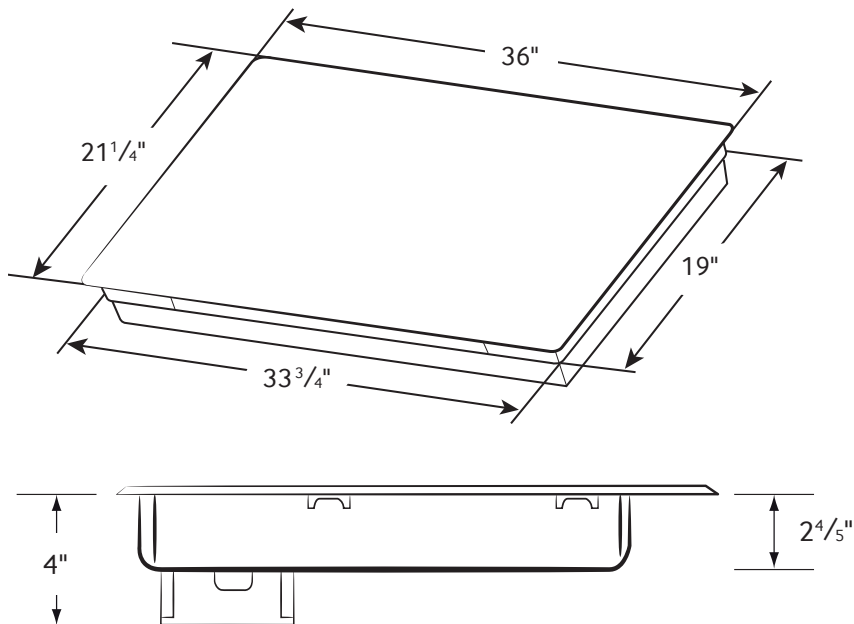

Warranty

One (1) Year All Parts and Labor

Product Dimensions & Weight (WxHxD)

Outside (Max) Cooktop Dimensions:

36" x 4" x 21¹/₄"

Cooktop Cutout Dimensions:

33³/₄" x 4" x 19"

Weight: 58.8 lbs.

Shipping Dimensions & Weight (WxHxD)

Dimensions:

40¹/₆" x 7⁵/₁₆" x 25"

Weight: 69.9 lbs.

Dimensions

Cooktop Dimensions

* See built-in oven installation for complete installation instructions. See label on top of approved built-in oven models.