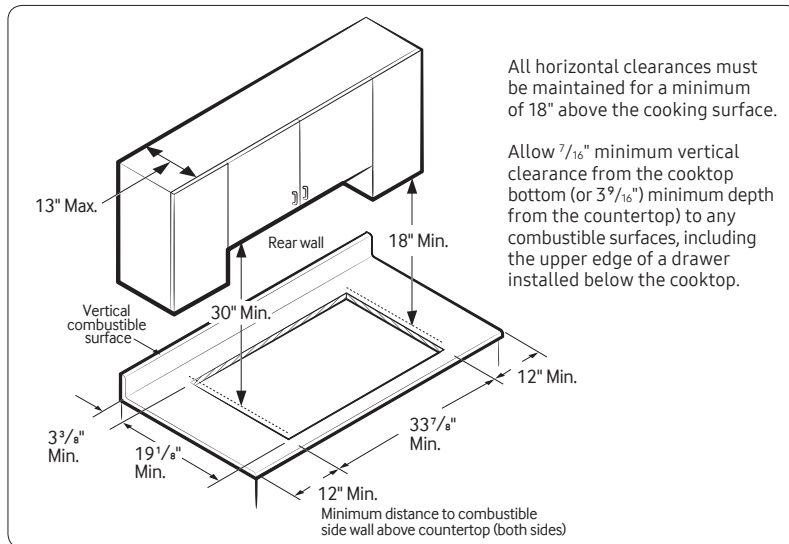

NA36N7755TS

SAMSUNG

36" Gas Cooktop

Installation Requirements

Countertop cut-out and minimum clearance dimensions: