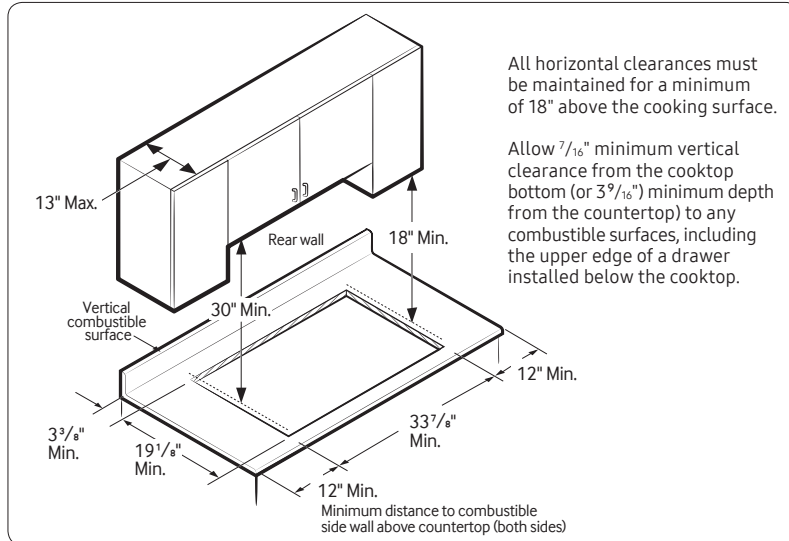

- Cast Iron 3-Piece Grates
- Sealed Burners
- Burner On/Off Monitoring
- ADA Compliant

Convenience

- Wok Grate
- LP Conversion Kit

ADA Compliant

NA36N7755TS

SAMSUNG

36" Gas Cooktop

Installation Requirements

Countertop cut-out and minimum clearance dimensions:

Total Power (BTU)

59K

Power Source

120V / 60 Hz / 1A

Gas Cooktop (BTU)

- Right Front: 13K
- Left Front: 9.5K
- Right Rear: 5K Simmer
- Left Rear: 9.5K
- Center: 22K (True Dual)

Warranty

One (1) Year All Parts and Labor

Product Dimensions & Weight (WxHxD)

Outside (Max) Cooktop Dimensions:

36" x 5 $\frac{41}{72}$ " x 22 $\frac{1}{3}$ "

Cooktop Cut-Out Dimensions:

33 $\frac{7}{8}$ " x 3 $\frac{1}{8}$ " x 19 $\frac{1}{8}$ "