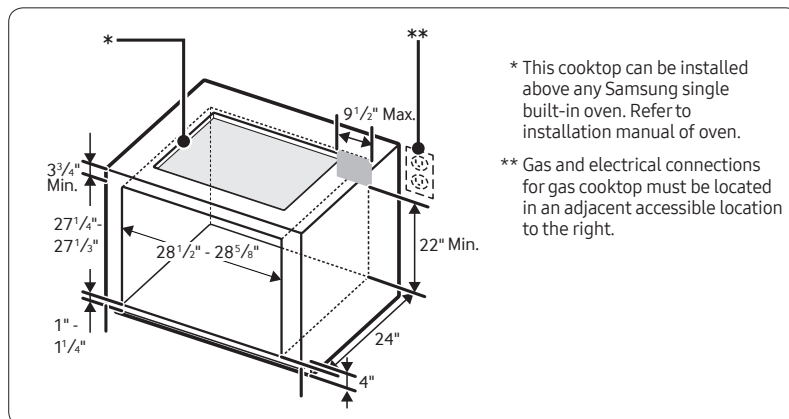

Installing Over a Single Oven