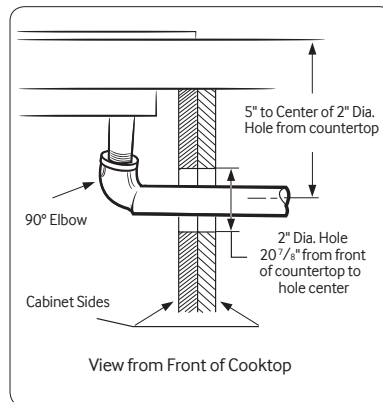

- Cast Iron 3-Piece Grates
- Sealed Burners
- Burner On/Off Monitoring
- ADA Compliant

Convenience

- Wok Grate
- LP Conversion Kit

ADA Compliant

NA36N7755TS

SAMSUNG

36" Gas Cooktop

Installation Requirements

Countertop cut-out and minimum clearance dimensions:

Total Power (BTU)

59K

Power Source

120V / 60 Hz / 1A

Gas Cooktop (BTU)

- Right Front: 13K
- Left Front: 9.5K
- Right Rear: 5K Simmer
- Left Rear: 9.5K
- Center: 22K (True Dual)

Warranty

One (1) Year All Parts and Labor

Product Dimensions & Weight (WxHxD)

Outside (Max) Cooktop Dimensions:

36" x 5 $\frac{41}{72}$ " x 22 $\frac{1}{3}$ "

Cooktop Cut-Out Dimensions:

33 $\frac{7}{8}$ " x 3 $\frac{1}{8}$ " x 19 $\frac{1}{8}$ "