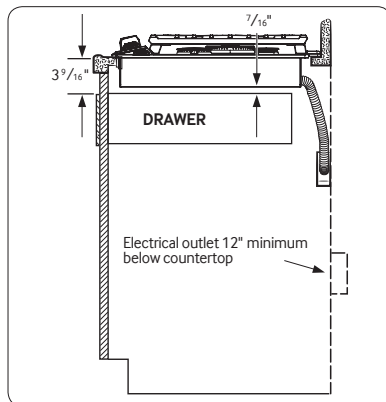

Countertop cut-out and minimum clearance dimensions:

Total Power (BTU)

59K

Power Source

120V / 60 Hz / 1A

Gas Cooktop (BTU)

- Right Front: 13K
- Left Front: 9.5K
- Right Rear: 5K Simmer
- Left Rear: 9.5K
- Center: 22K (True Dual)

Warranty

One (1) Year All Parts and Labor

Product Dimensions & Weight (WxHxD)

Outside (Max) Cooktop Dimensions:

36" x 5 $\frac{41}{72}$ " x 22 $\frac{1}{3}$ "

Cooktop Cut-Out Dimensions:

33 $\frac{7}{8}$ " x 3 $\frac{1}{8}$ " x 19 $\frac{1}{8}$ "