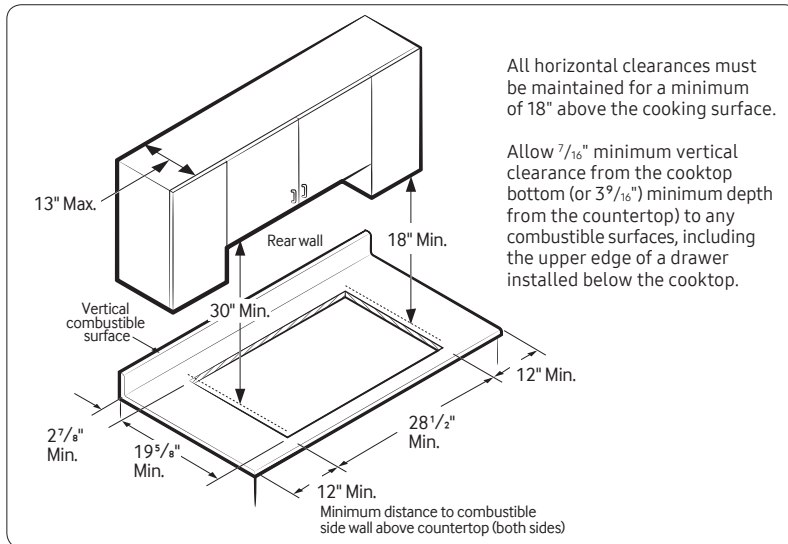

NA30N7755TS

SAMSUNG

30" Gas Cooktop

Installation Requirements

Countertop cut-out and minimum clearance dimensions: