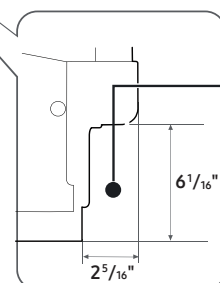

Warranty

One (1) Year All Parts and Labor
Five (5) Year Limited on Printed Circuit Board

Product Dimensions & Weight (WxHxD)

Dimensions: 23 3/4" x 33 3/4" x 24 5/8"
Weight: 64 lbs

Shipping Dimensions & Weight (WxHxD)

Dimensions: 26" x 35" x 29 1/7"
Weight: 73.9 lbs

Dimensions

Side View

Rear View

The water supply line, power cable and drain hose should go through this space behind the dishwasher. Then, the power cable runs in channels under the dishwasher to connections in the front.