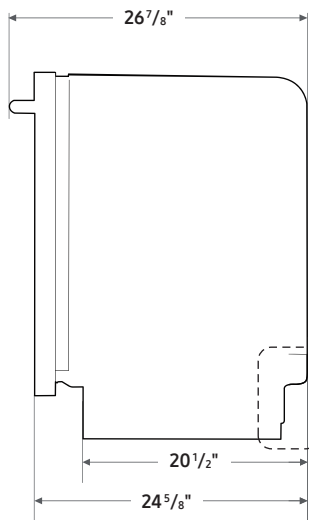

Warranty

One (1) Year All Parts and Labor
Five (5) Year Limited on Printed Circuit Board

Product Dimensions & Weight (WxHxD)

Dimensions: 23 3/4" x 33 3/4" x 24 5/8"
Weight: 64 lbs

Shipping Dimensions & Weight (WxHxD)

Dimensions: 26" x 35" x 29 1/7"
Weight: 73.9 lbs

Dimensions

Side View

Rear View

The water supply line, power cable and drain hose should go through this space behind the dishwasher. Then, the power cable runs in channels under the dishwasher to connections in the front.