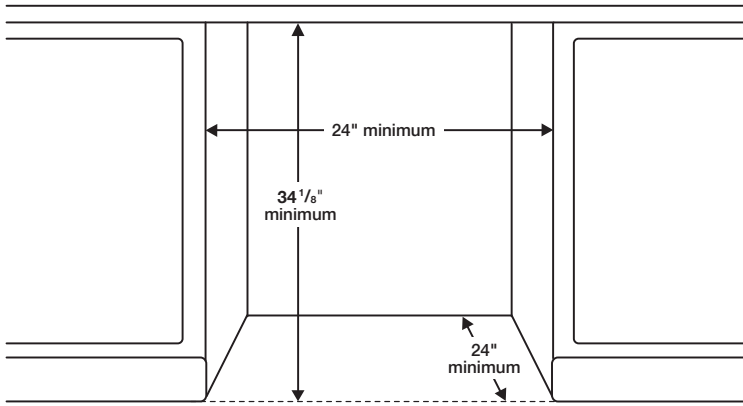

Convenience

- Control Lock
- Delay Start
- Height-Adjustable Upper Rack
- Digital Water Leakage Sensor

DW80R2031

SAMSUNG

Samsung Dishwasher with Integrated Digital Touch Controls

Installation Specifications

Warranty

One (1) Year All Parts and Labor
Five (5) Year Limited on Printed Circuit Board

Product Dimensions & Weight (WxHxD)

Dimensions: 23 3/4" x 33 3/4" x 24 5/8"
Weight: 64 lbs

Shipping Dimensions & Weight (WxHxD)

Dimensions: 26" x 35" x 29 1/7"
Weight: 73.9 lbs

Dimensions

Side View

Rear View

The water supply line, power cable and drain hose should go through this space behind the dishwasher. Then, the power cable runs in channels under the dishwasher to connections in the front.