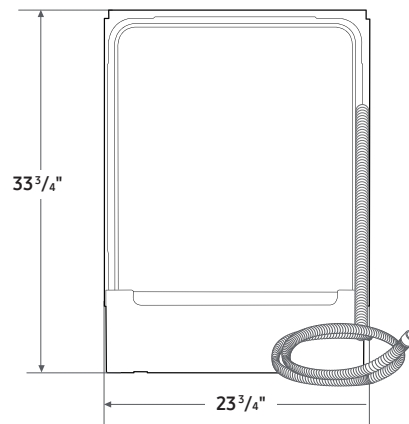

Warranty

One (1) Year All Parts and Labor
Five (5) Year Limited on Printed Circuit Board

Product Dimensions & Weight (WxHxD)

Dimensions: 23 3/4" x 33 3/4" x 24 5/8"
Weight: 64 lbs

Shipping Dimensions & Weight (WxHxD)

Dimensions: 26" x 35" x 29 1/7"
Weight: 73.9 lbs

Dimensions

Side View

Rear View

The water supply line, power cable and drain hose should go through this space behind the dishwasher. Then, the power cable runs in channels under the dishwasher to connections in the front.