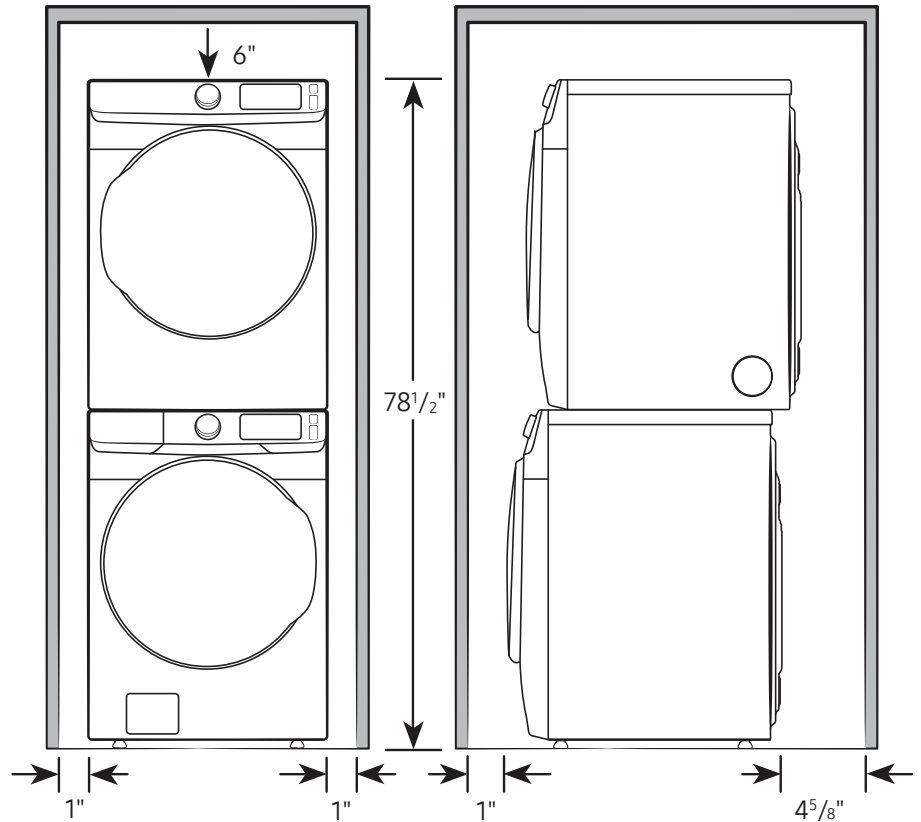

Installation Specifications – Stacked Pair

Clearances indicated are for stacked pairs. The closet front must have two unobstructed air openings for a combined minimum total area of 72-inch².