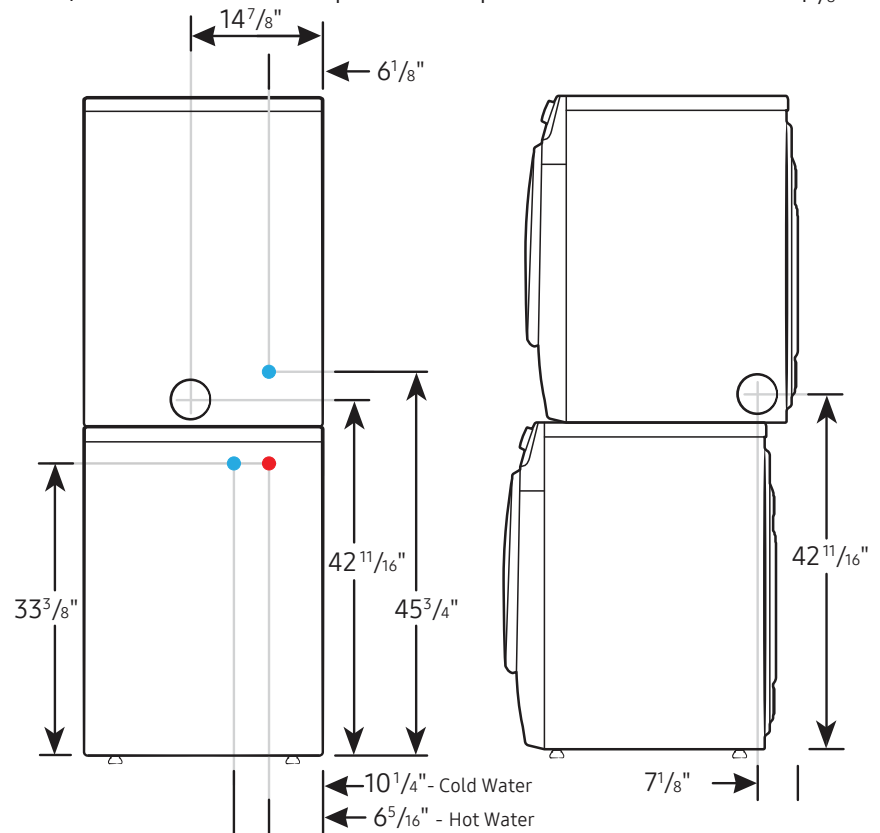

Alcove or closet installation

Minimum clearance for closet and alcove installations:

Connection Dimensions

Back and side view of dryer

LEGEND:
● Cold Water Connection

Actual color may vary. Design, specifications, and color availability are subject to change without notice. Non-metric weights and measurements are approximate.

©2022 Samsung Electronics America, Inc., 85 Challenger Road, Ridgefield Park, NJ 07660. Tel: 800-SAMSUNG.samsung.com. Samsung is a registered trademark of Samsung Electronics Co., Ltd.

Installation Specifications – Stacked Pair

Clearances indicated are for stacked pairs. The closet front must have two unobstructed air openings for a combined minimum total area of 72-inch².

Connection Dimensions

Back and side views of stacked pair