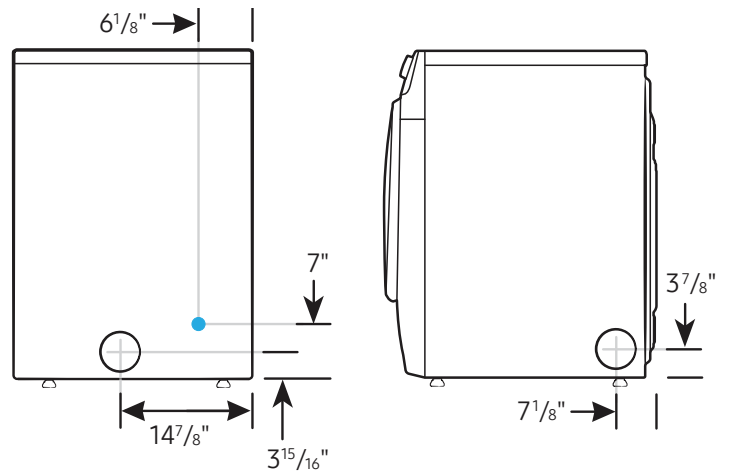

Required dimensions for installation with pedestal:

Installation Specifications – Side-by-Side

If the washer and dryer are installed together or the dryer alone, the closet front must have two unobstructed air openings for a combined minimum total area of 72-inch². Your washer alone does not require a specific air opening.

Alcove or closet installation

Minimum clearance for closet and alcove installations:

Connection Dimensions

Back and side view of dryer

LEGEND:
● Cold Water Connection

Actual color may vary. Design, specifications, and color availability are subject to change without notice. Non-metric weights and measurements are approximate.