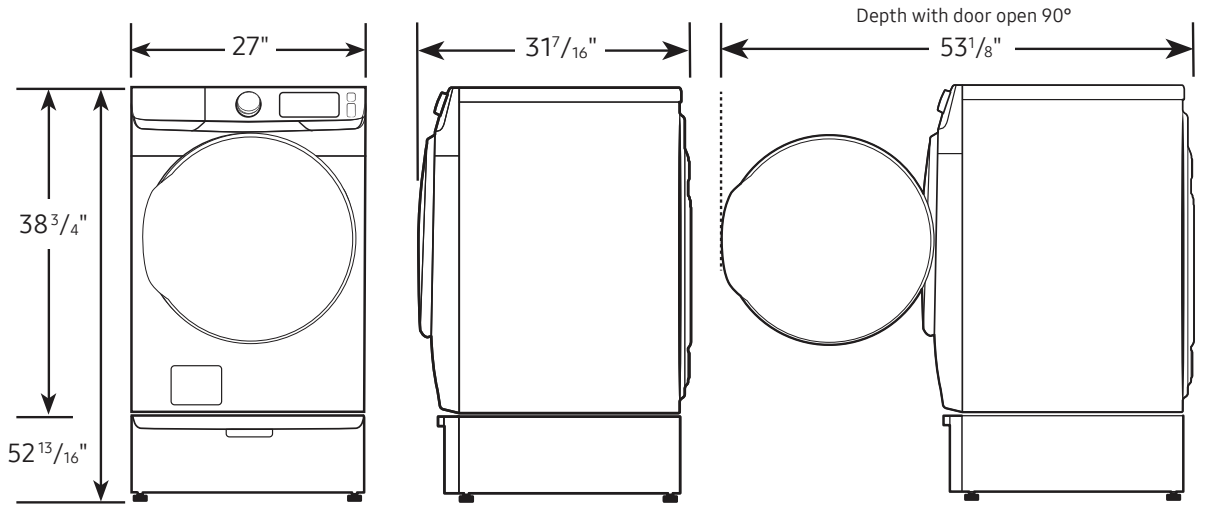

7.5 cu. ft. Smart Electric Dryer with Steam Sanitize+ and Sensor Dry

Dimensions

Required dimensions for installation with pedestal:

Installation Specifications – Side-by-Side

If the washer and dryer are installed together or the dryer alone, the closet front must have two unobstructed air openings for a combined minimum total area of 72-inch². Your washer alone does not require a specific air opening.