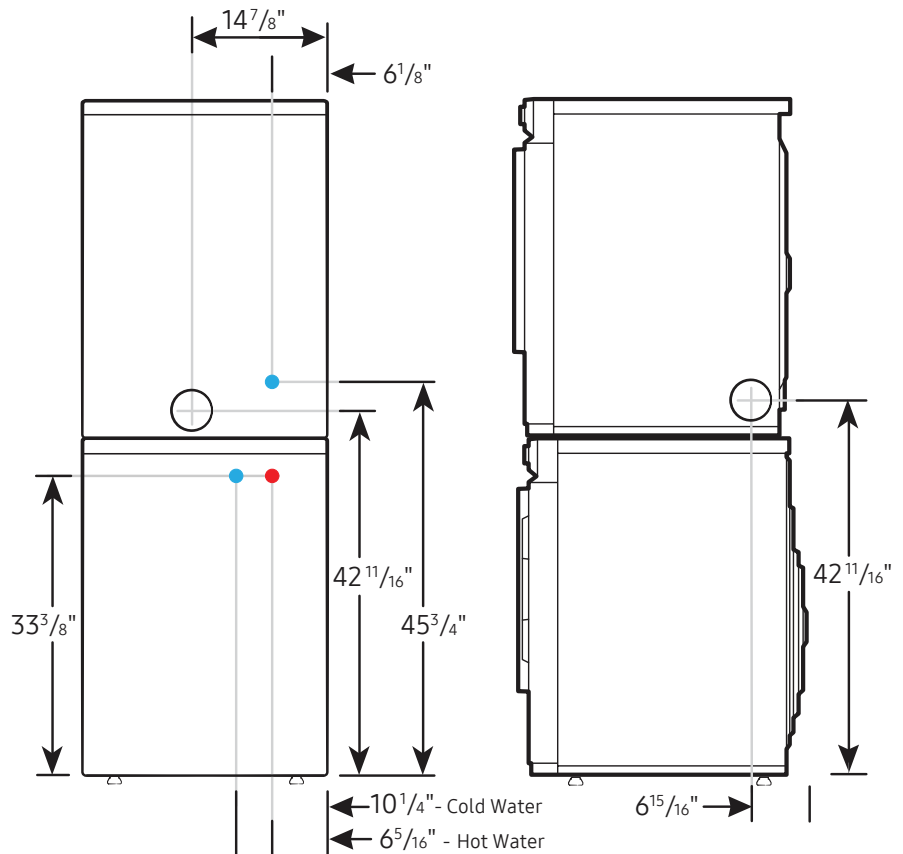

Alcove or closet installation

Minimum clearance for closet and alcove installations:

Connection Dimensions

Back and side view of dryer

LEGEND:

● Cold Water Connection

Actual color may vary. Design, specifications, and color availability are subject to change without notice. Non-metric weights and measurements are approximate.

Installation Specifications – Stacked Pair

Clearances indicated are for stacked pairs. The closet front must have two unobstructed air openings for a combined minimum total area of 72-inch².

Connection Dimensions

Back and side views of stacked pair

- LEGEND:**
- Cold Water Connection
 - Hot Water Connection

Actual color may vary. Design, specifications, and color availability are subject to change without notice. Non-metric weights and measurements are approximate.