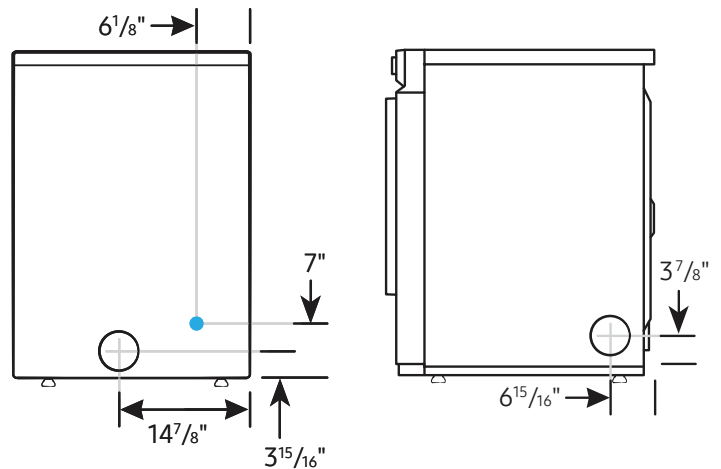

Product Dimensions & Weight (WxHxD)

Dimensions: 27" x 38³/₄" x 31⁵/₁₆"

Weight: 121.3 lbs

Shipping Dimensions & Weight (WxHxD)

Dimensions: 29³/₈" x 42¹⁵/₁₆" x 33¹/₂"

Weight: 130.1 lbs

Convenience

- Child Lock
- Filter Check Indicator

Required dimensions for installation with pedestal:

Installation Specifications – Side-by-Side

If the washer and dryer are installed together or the dryer alone, the closet front must have two unobstructed air openings for a combined minimum total area of 72-inch². Your washer alone does not require a specific air opening.

Alcove or closet installation

Minimum clearance for closet and alcove installations:

Connection Dimensions

Back and side view of dryer

LEGEND:

● Cold Water Connection

Actual color may vary. Design, specifications, and color availability are subject to change without notice. Non-metric weights and measurements are approximate.