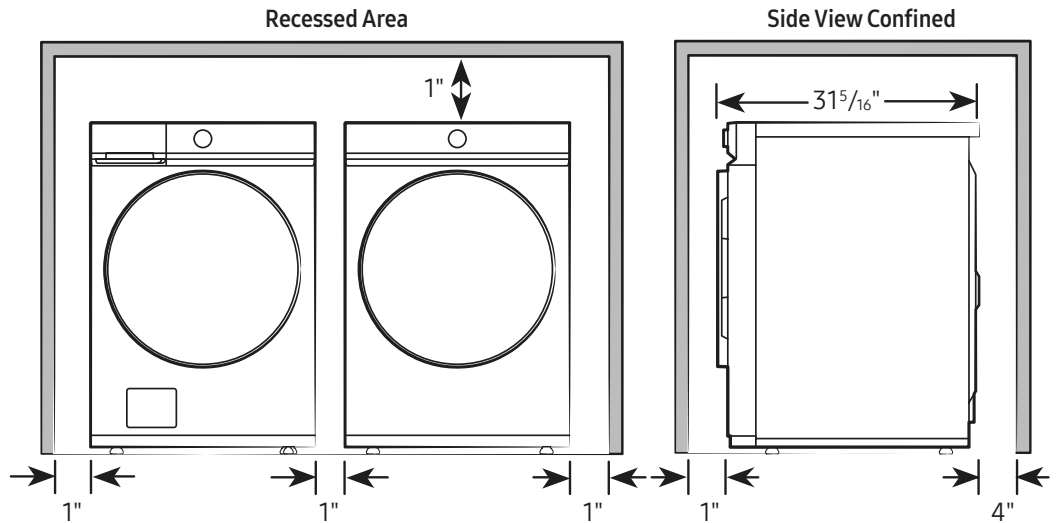

Product Dimensions & Weight (WxHxD)

Dimensions: 27" x 38³/₄" x 31⁵/₁₆"

Weight: 121.3 lbs

Shipping Dimensions & Weight (WxHxD)

Dimensions: 29³/₈" x 42¹⁵/₁₆" x 33¹/₂"

Weight: 130.1 lbs

Convenience

- Child Lock
- Filter Check Indicator

Required dimensions for installation with pedestal:

Installation Specifications – Side-by-Side

If the washer and dryer are installed together or the dryer alone, the closet front must have two unobstructed air openings for a combined minimum total area of 72-inch². Your washer alone does not require a specific air opening.

Alcove or closet installation

Minimum clearance for closet and alcove installations:

Connection Dimensions

Back and side view of dryer

LEGEND:

● Cold Water Connection

Actual color may vary. Design, specifications, and color availability are subject to change without notice. Non-metric weights and measurements are approximate.