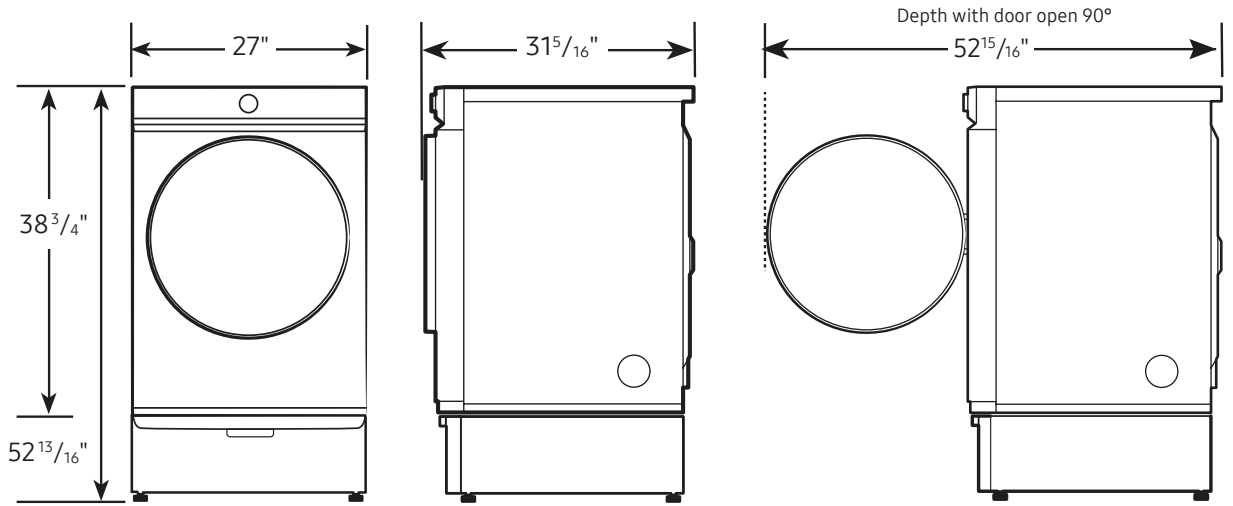

DVE46BB6700

SAMSUNG

Bespoke 7.5 cu. ft. AI Smart Dial Electric Dryer with Super Speed Dry and MultiControl™

Dimensions

Required dimensions for installation with pedestal:

Installation Specifications – Side-by-Side

If the washer and dryer are installed together or the dryer alone, the closet front must have two unobstructed air openings for a combined minimum total area of 72-inch². Your washer alone does not require a specific air opening.