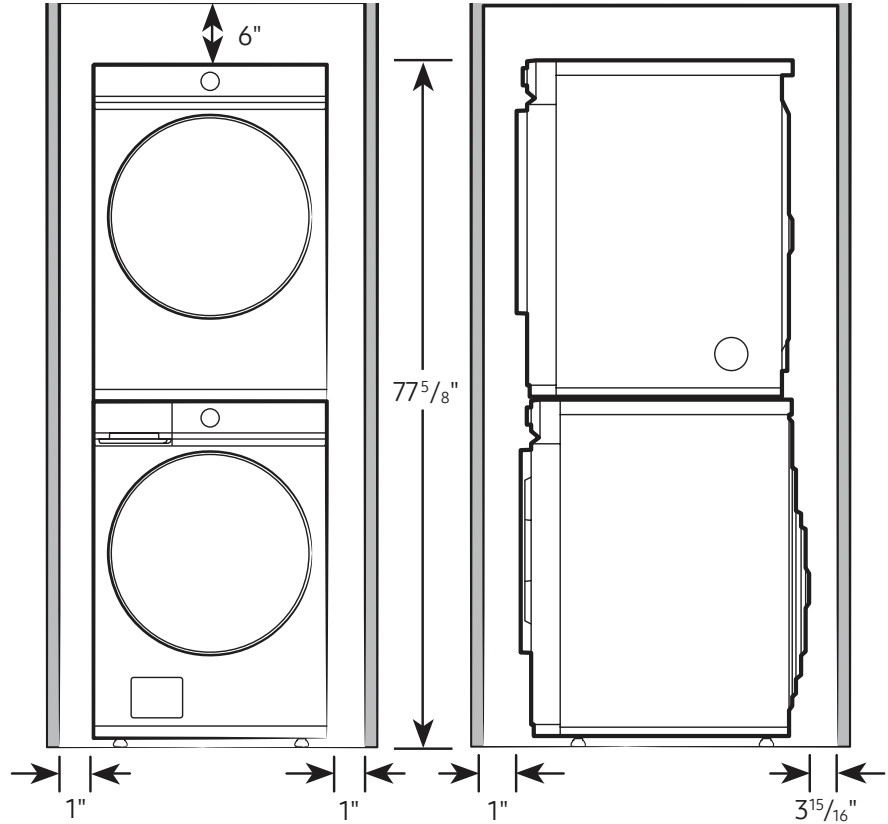

Bespoke 7.5 cu. ft. AI Smart Dial Electric Dryer with Super Speed Dry and MultiControl™

Installation Specifications – Stacked Pair

Clearances indicated are for stacked pairs. The closet front must have two unobstructed air openings for a combined minimum total area of 72-inch².