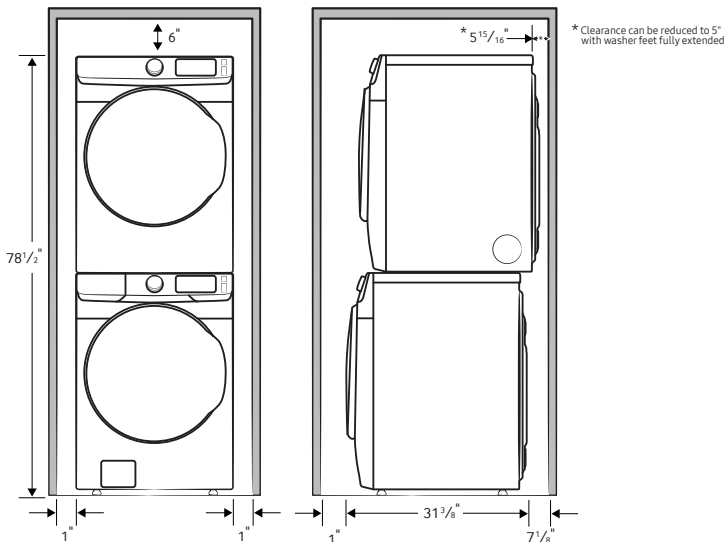

2. With stacked washer and dryer