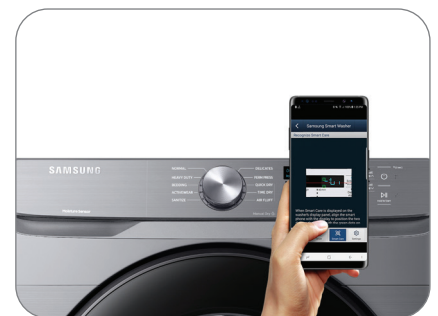

DVE45T6000P

SAMSUNG

Samsung 7.5 cu. ft. Electric Dryer with Sensor Dry

Signature Features

Sensor Dry

- Helps prevent over drying for optimal fabric care.

7.5 cu. ft. Large Capacity

- Fewer loads, less time in the laundry room, and more time doing the things you love.

10 Preset Drying Cycles

- More cycles to cover almost every drying need for your active family.

Available Colors

Platinum (shown)

Brushed Black

White

Sensor Dry

Smart Care

Features

- Sensor Dry
- 7.5 cu. ft. Large Capacity
- Smart Care¹
- Interior Drum Light
- Reversible Door
- 10 Preset Drying Cycles
- 9 Additional Drying Options
- 5 Temperature Levels
- 4-Way Venting
- LED Display: Ice Blue