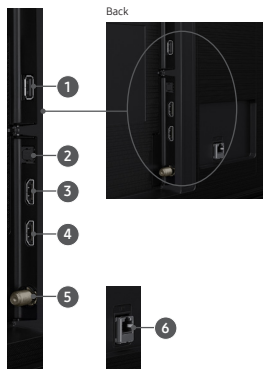

Connectivity

1. USB
2. Audio Out - Optical
3. HDMI In 1
4. HDMI In 2
5. RF Tuner
6. RJ45

Learn More

samsung.com/display samsung.com/business insights.samsung.com samsung.com/ProTV

Product Support

1-866-SAM4BIZ

Follow Us

youtube.com/samsungbizusa [@SamsungBizUSA](https://twitter.com/SamsungBizUSA)

SAMSUNG