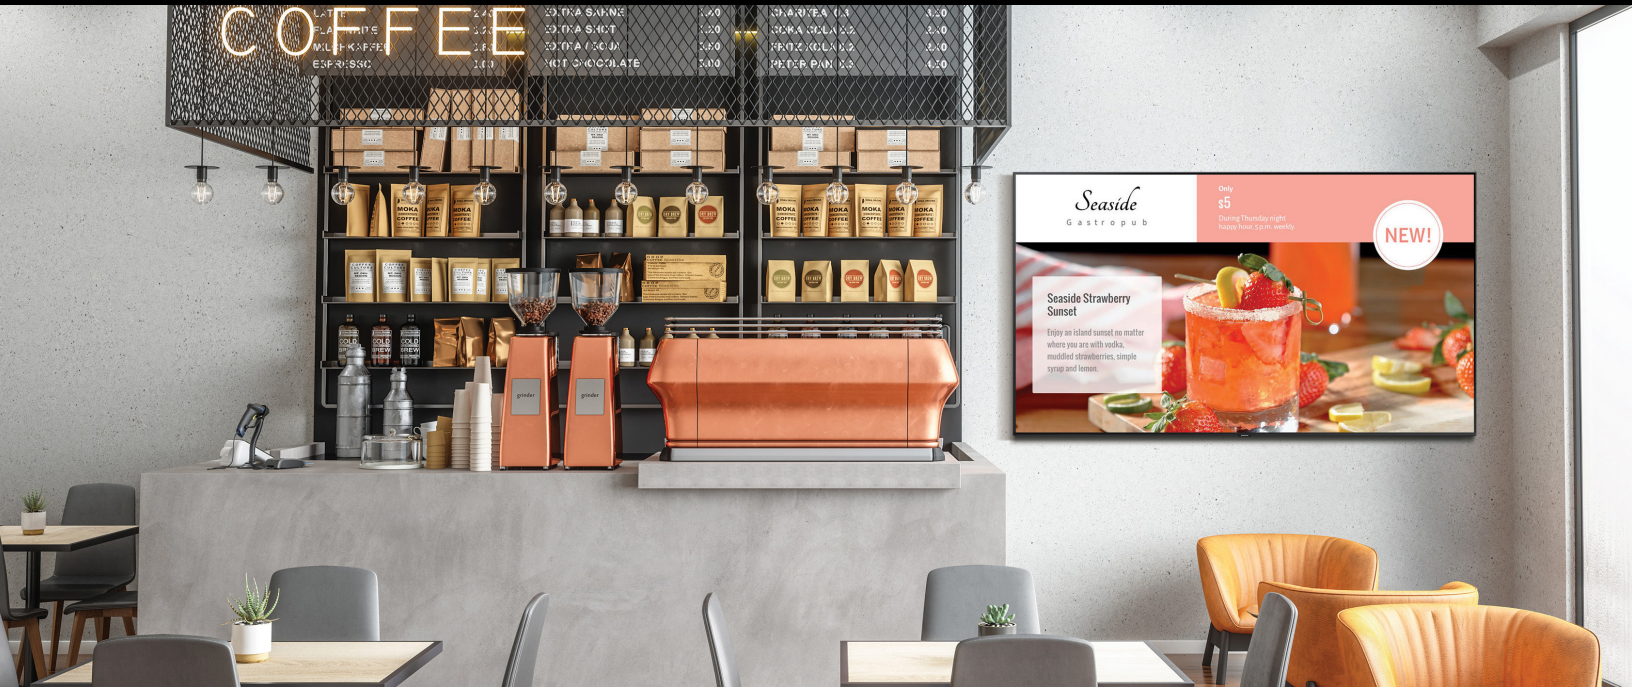

SAMSUNG

BET-H Series Pro TV

43.0"	BE43T-H	55.0"	BE55T-H	70.0"	BE70T-H	82.0"	BE82T-H
50.0"	BE50T-H	65.0"	BE65T-H	75.0"	BE75T-H		

Stunning 4K picture. Infinitely customizable content.

A Pro TV offering 4K and easily customizable content.

With the Samsung BET-H series Pro TV, content becomes as dynamic as your customers. The Samsung Pro TV series offers Crystal UHD picture quality, powered by a Crystal 4K processor. Every piece of content is rich, colorful and full of fine detail. Changing content is quick and simple, too. In three easy steps, you can upload dynamic content right from your phone or tablet with the Samsung Pro TV app. With a 16/7 operating time, you can count on Samsung's Pro TV, while a 3-year warranty adds peace of mind.

HDR

Every detail counts

With the Samsung Pro TV's high dynamic range, you can showcase every detail in a wide spectrum of colors. Content comes to life, even in dark scenes.

Slim and modern

The sleek, elegant and minimalistic design draws customers into the screen content from any angle, and with a super-slim bezel, the BET-H series Pro TV keeps the focus on your content.

Plug and Play the content you want

Show what your customers want to watch with built-in tuners and multiple input ports. The BET-H series Pro TV is also compatible with third party content from YouTube and Samsung TV Plus. From the big game to prime-time news, broadcasted by cable or by external media player, you're in control.