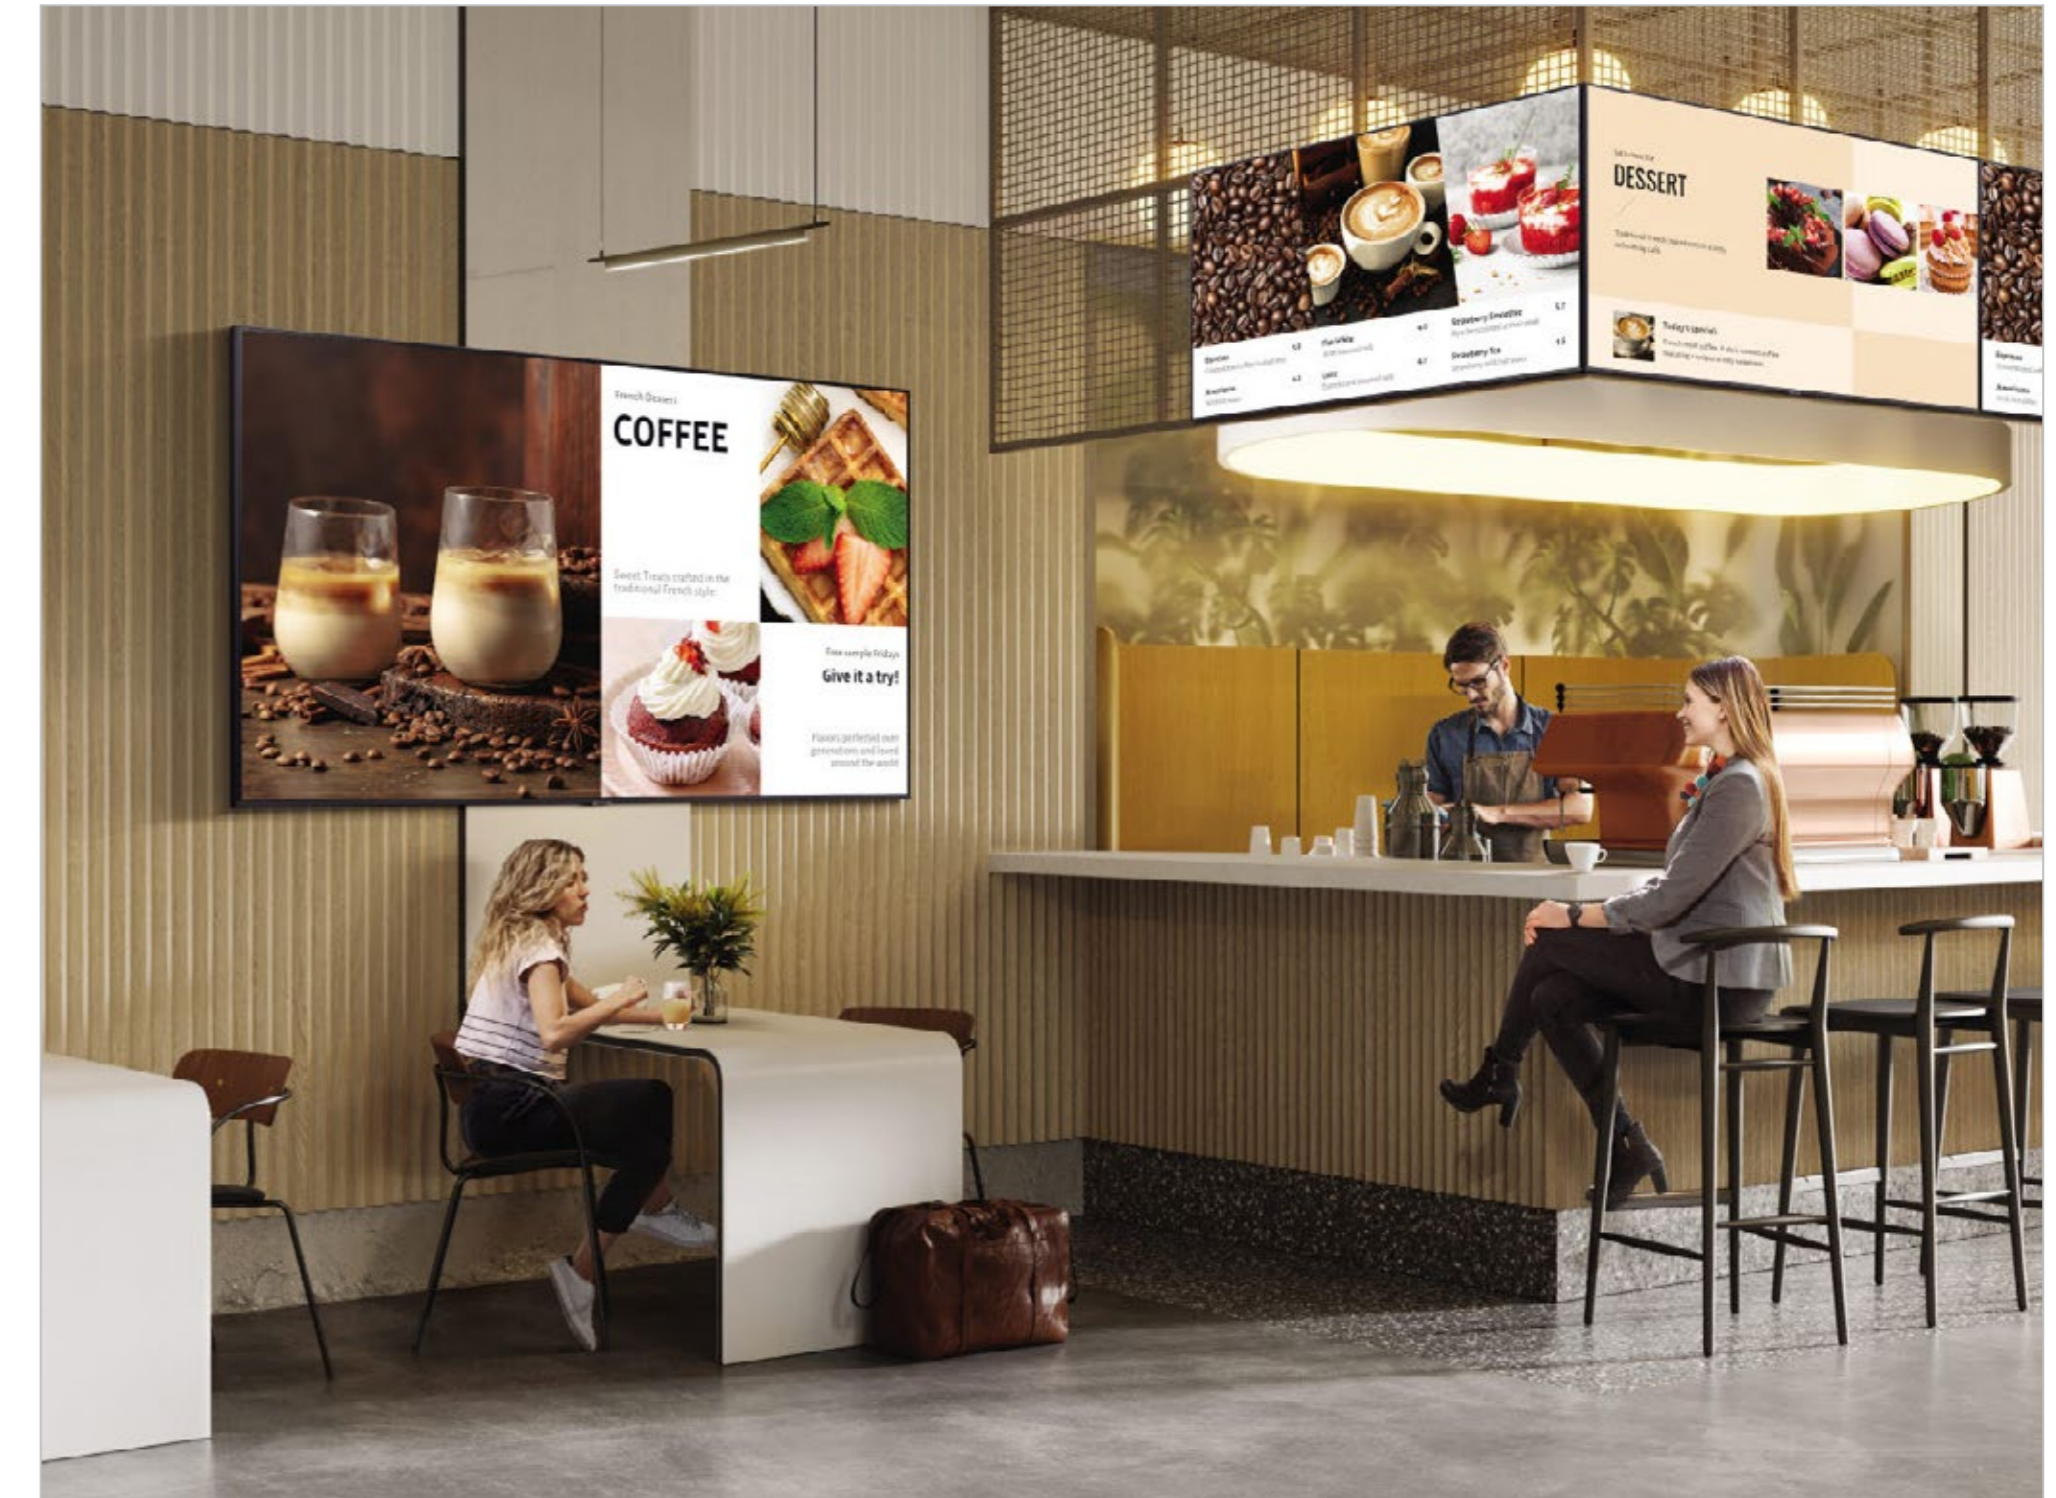

Product Overview

Product Titles

LH43BECHLGFYGO - 43" BEC-H Series Crystal UHD 4K Pro TV
LH50BECHLGFYGO - 50" BEC-H Series Crystal UHD 4K Pro TV
LH55BECHLGFYGO - 55" BEC-H Series Crystal UHD 4K Pro TV
LH65BECHLGFYGO - 65" BEC-H Series Crystal UHD 4K Pro TV
LH70BECHLGFYGO - 70" BEC-H Series Crystal UHD 4K Pro TV
LH75BECHLGFYGO - 75" BEC-H Series Crystal UHD 4K Pro TV
LH85BECHLGFYGO - 85" BEC-H Series Crystal UHD 4K Pro TV

Paragraph

The BEC-H Series 4K Pro TV with PurColor and High Dynamic Range delivers the most optimal picture performance, with a massive spectrum of colors. Features virtual top channel audio, 3D surround sound, and Q-Symphony for a fully immersive audio experience. The sleek, minimalistic design seamlessly fits in with any business interior.

Bullets

- The BEC-H Series 4K Pro TV features PurColor and High Dynamic Range
- Delivers the most optimal picture performance for your business
- An enormous spectrum of colors, 3D Surround Sound, and Q-Symphony provide a fully immersive viewing experience
- Sleek, minimalistic design seamlessly fits in with any business interior

EasyAds Link - All Assets

<https://dam.gettyimages.com/p/z0c3461/displays?o=AND&q=BEC-H%20Series%20Pro%20TV>

Box Link - All Assets

<https://app.box.com/s/2h220yigdmfxuatnh701e4qzggym9t>

Samsung Partner Portal

<https://partnerportal.samsungusa.com/prm/English/s/assets>

A TV built for your business

01_BEC-H_BizTV_KV_PC