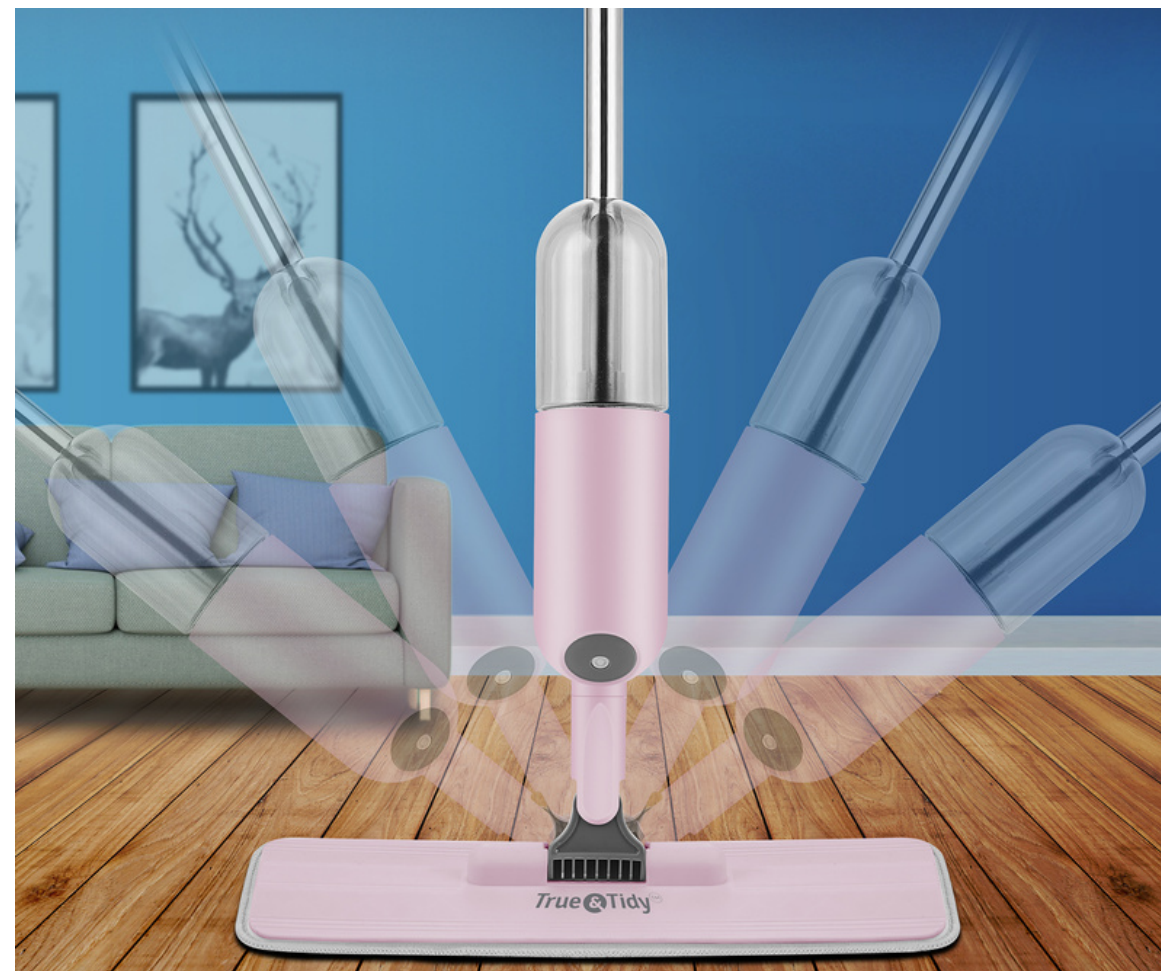

## SPRAY-250

This True & Tidy Spray Mop provides an innovative and economical way to clean your floors. The SPRAY-250 has a removable & refillable water tank, so you can clean your floors with your favorite floor cleaning solution or homemade cleaner. The large spray area combined with an extra large mop head and microfiber scrubbing mop pad, make cleaning your floors quick and easy. The microfiber scrubbing mop pad is washable & reusable.

- Lightweight and simple to use
- Safe to use on any floor surface
- Fill & refill spray bottle with your own cleaning solution
- Sturdy & durable stainless steel pole
- 360 swivel mop head reaches hard reach places
- Easy to assemble & operate
- Large spray surface & cleaning surface
- What's in the box: Spray Mop, 1 Mop Pad
- Product Size: 15" W" x 4.5 " x 49" H

EXTRA WIDE 15" MOP HEAD AND SPRAY NOZZLE  
CREATE A 20 IN WIDE SPRAY

FILL & REFILL WITH YOUR  
OWN CLEANING SOLUTION

REMOVABLE TRANSLUCENT  
WATER TANK

DURABLE & STURDY  
STAINLESS STEEL POLE

MICROFIBER SCRUBBING  
MOP PAD - WASHABLE

# Spray Mop

SPRAY-250

LARGE SPRAY & CLEANING SURFACE

SWIVEL MOP HEAD REACHES UNDER AND AROUND FURNITURE

SPRAY TRIGGER DOES NOT REQUIRE BATTERIES