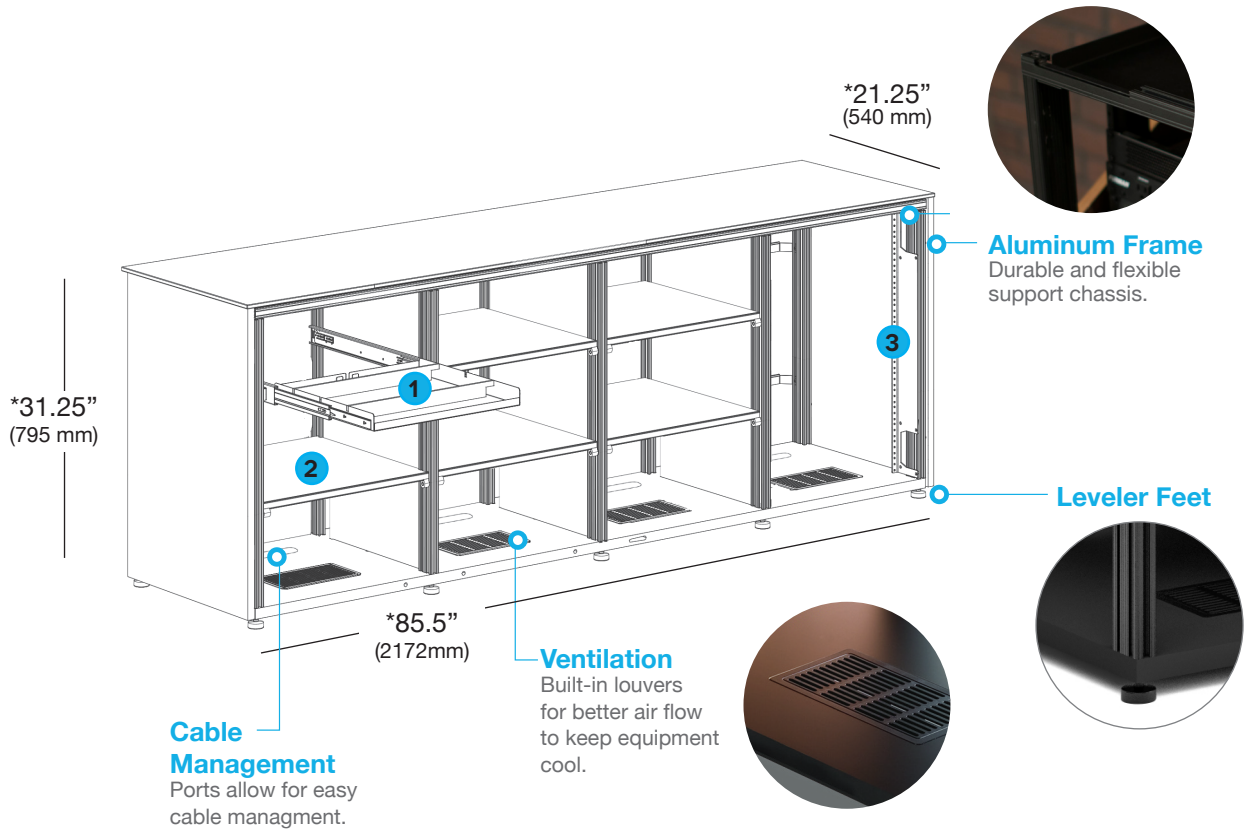

D2/347A/

BUNDLE SOLUTIONS

**Barcelona Models*

86.5"W x 34.5"H x 22"D

2197mm x 876mm x 559mm

*CREDENZA INCLUDES:

1. (1) Pull-Out Storage Tray
2. (5) Adjustable Shelves
3. (1) 15-U Rack Rails & (2) Lacing Bars
4. (1) Active Cooling Rear Panel
5. (3) Pinch-Out Rear Panels

Typical interior bay dimensions:

19.75"W (502 mm) x 27.75"H (705 mm)

x 19.5"D (495 mm)

INTERIOR STORAGE

Pull-Out Storage Tray

- Storage tray with adjustable dividers (2), felt liner and integrated wire manager
- Utilizes heavy duty ball bearing slides, black steel body.
- Maximum Weight Capacity: 50 lbs (22.6 kgs)
- Measures: 17.25"W (438mm) x 16"D (406mm) x 1.625"H (42mm)

Adjustable Shelves (5 included)

- Fully adjustable
- Matte black, powder-coated MDF
- Maximum Weight Capacity: 75 lbs (34 kgs)
- Measures: 19.75"W (502mm) x 17.5"D (445mm) x .625" TH (16mm)

15-U RACK RAILS

- Frame-Mounted, 15-U Rack Rails are affixed to cabinet's aluminum frame
- Rails are compatible with all industry standard 19" components and accessories
- Wire manager, lacing bars included (2)
- Hole pattern is a standard 19 EIA rack mount pattern allowing for mounting of equipment with attachment holes either wide or universally spaced.
- Threaded for 10-32 screws
- Black powder coated steel