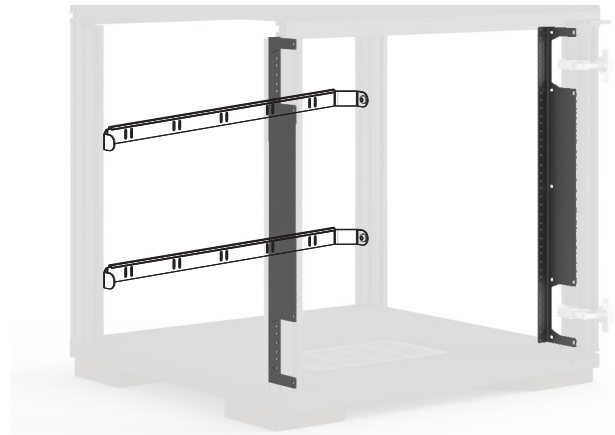

Typical interior bay dimensions:

19.75"W (502 mm) x 27.75"H (705 mm)

x 19.5"D (495 mm)

INTERIOR STORAGE

Pull-Out Storage Tray

- Storage tray with adjustable dividers (2), felt liner and integrated wire manager
- Utilizes heavy duty ball bearing slides, black steel body.
- Maximum Weight Capacity: 50 lbs (22.6 kgs)
- Measures: 17.25"W (438mm) x 16"D (406mm) x 1.625"H (42mm)

Adjustable Shelves (5 included)

- Fully adjustable
- Matte black, powder-coated MDF
- Maximum Weight Capacity: 75 lbs (34 kgs)
- Measures: 19.75"W (502mm) x 17.5"D (445mm) x .625" TH (16mm)

15-U RACK RAILS

- Frame-Mounted, 15-U Rack Rails are affixed to cabinet's aluminum frame
- Rails are compatible with all industry standard 19" components and accessories
- Wire manager, lacing bars included (2)
- Hole pattern is a standard 19 EIA rack mount pattern allowing for mounting of equipment with attachment holes either wide or universally spaced.
- Threaded for 10-32 screws
- Black powder coated steel

* When using optional *Extended Rear Panel* (sold separately).

Add On:

- Cabinet Mounted Wire Lacing Bars
FI/RMLB
- Full-height and component-height rack rails. Can be mounted to rear of cabinet.
FI/RM2U, FI/RM/3U, FI/RM40,
FI/630/RMK/A, FI/620/RMK/A