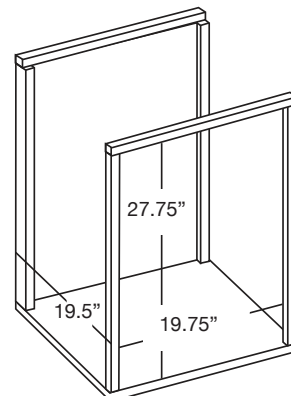

D2/347A/

BUNDLE SOLUTIONS

**Barcelona Models*

86.5"W x 34.5"H x 22"D

2197mm x 876mm x 559mm

*CREDENZA INCLUDES:

1. (1) Pull-Out Storage Tray
2. (5) Adjustable Shelves
3. (1) 15-U Rack Rails & (2) Lacing Bars
4. (1) Active Cooling Rear Panel
5. (3) Pinch-Out Rear Panels

Typical interior bay dimensions:

19.75"W (502 mm) x 27.75"H (705 mm)

x 19.5"D (495 mm)

INTERIOR STORAGE

Pull-Out Storage Tray

- Storage tray with adjustable dividers (2), felt liner and integrated wire manager
- Utilizes heavy duty ball bearing slides, black steel body.
- Maximum Weight Capacity: 50 lbs (22.6 kgs)
- Measures: 17.25"W (438mm) x 16"D (406mm) x 1.625"H (42mm)

Adjustable Shelves (5 included)

- Fully adjustable
- Matte black, powder-coated MDF
- Maximum Weight Capacity: 75 lbs (34 kgs)
- Measures: 19.75"W (502mm) x 17.5"D (445mm) x .625" TH (16mm)

15-U RACK RAILS