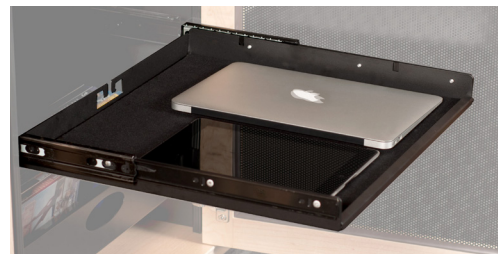

Typical interior bay dimensions:

19.75"W (502 mm) x 27.75"H (705 mm)

x 19.5"D (495 mm)

INTERIOR STORAGE

Pull-Out Storage Tray

- Storage tray with adjustable dividers (2), felt liner and integrated wire manager
- Utilizes heavy duty ball bearing slides, black steel body.
- Maximum Weight Capacity: 50 lbs (22.6 kgs)
- Measures: 17.25"W (438mm) x 16"D (406mm) x 1.625"H (42mm)

Adjustable Shelves (5 included)

- Fully adjustable
- Matte black, powder-coated MDF
- Maximum Weight Capacity: 75 lbs (34 kgs)
- Measures: 19.75"W (502mm) x 17.5"D (445mm) x .625" TH (16mm)

15-U RACK RAILS

- Frame-Mounted, 15-U Rack Rails are affixed to cabinet's aluminum frame
- Rails are compatible with all industry standard 19" components and accessories
- Wire manager, lacing bars included (2)
- Hole pattern is a standard 19 EIA rack mount pattern allowing for mounting of equipment with attachment holes either wide or universally spaced.
- Threaded for 10-32 screws
- Black powder coated steel