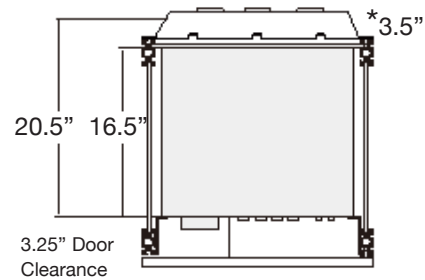

D2/347A/

BUNDLE SOLUTIONS

**Barcelona Models*

86.5"W x 34.5"H x 22"D

2197mm x 876mm x 559mm

*CREDENZA INCLUDES:

1. (1) Pull-Out Storage Tray
2. (5) Adjustable Shelves
3. (1) 15-U Rack Rails & (2) Lacing Bars
4. (1) Active Cooling Rear Panel
5. (3) Pinch-Out Rear Panels

Typical interior bay dimensions:

19.75"W (502 mm) x 27.75"H (705 mm)

x 19.5"D (495 mm)

INTERIOR STORAGE

Pull-Out Storage Tray

- Storage tray with adjustable dividers (2), felt liner and integrated wire manager
- Utilizes heavy duty ball bearing slides, black steel body.
- Maximum Weight Capacity: 50 lbs (22.6 kgs)
- Measures: 17.25"W (438mm) x 16"D (406mm) x 1.625"H (42mm)

Adjustable Shelves (5 included)

- Fully adjustable
- Matte black, powder-coated MDF
- Maximum Weight Capacity: 75 lbs (34 kgs)
- Measures: 19.75"W (502mm) x 17.5"D (445mm) x .625" TH (16mm)

15-U RACK RAILS

- Frame-Mounted, 15-U Rack Rails are affixed to cabinet's aluminum frame
- Rails are compatible with all industry standard 19" components and accessories
- Wire manager, lacing bars included (2)
- Hole pattern is a standard 19 EIA rack mount pattern allowing for mounting of equipment with attachment holes either wide or universally spaced.
- Threaded for 10-32 screws
- Black powder coated steel