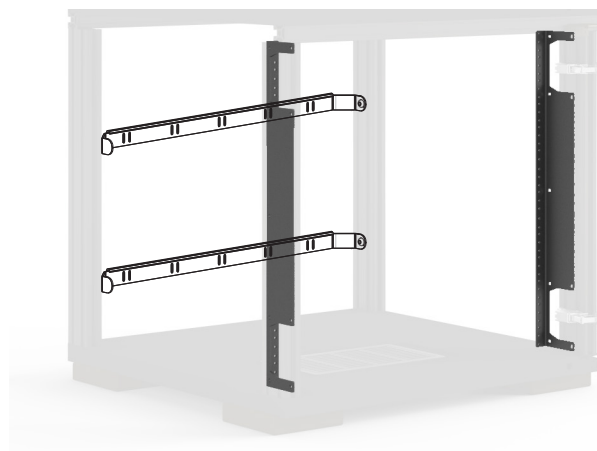

Typical interior bay dimensions:

19.75"W (502 mm) x 27.75"H (705 mm)
x 19.5"D (495 mm)

INTERIOR STORAGE

Pull-Out Storage Tray

- Storage tray with adjustable dividers (2), felt liner and integrated wire manager
- Utilizes heavy duty ball bearing slides, black steel body.
- Maximum Weight Capacity: 50 lbs (22.6 kgs)
- Measures: 17.25"W (438mm) x 16"D (406mm) x 1.625"H (42mm)

Adjustable Shelves (3 included)

- Fully adjustable
- Matte black, powder-coated MDF
- Maximum Weight Capacity: 75 lbs (34 kgs)
- Measures: 19.75"W (502mm) x 17.5"D (445mm) x .625" TH (16mm)

15-U RACK RAILS

- Frame-Mounted, 15-U Rack Rails are affixed to cabinet's aluminum frame
- Rails are compatible with all industry standard 19" components and accessories
- Wire manager, lacing bars included (2)
- Hole pattern is a standard 19 EIA rack mount pattern allowing for mounting of equipment with attachment holes either wide or universally spaced.
- Threaded for 10-32 screws
- Black powder coated steel

** When using optional Extended Rear Panel (sold separately).*

Add On:

- Cabinet Mounted Wire Lacing Bars
FI/RMLB
- Full-height and component-height rack rails. Can be mounted to rear of cabinet.
FI/RM2U, FI/RM/3U, FI/RM40,
FI/630/RMK/A, FI/620/RMK/A