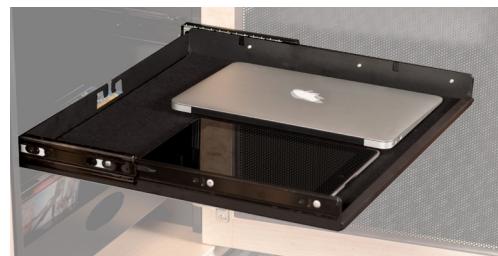

Typical interior bay dimensions:

19.75"W (502 mm) x 27.75"H (705 mm)
x 19.5"D (495 mm)

INTERIOR STORAGE

Pull-Out Storage Tray

- Storage tray with adjustable dividers (2), felt liner and integrated wire manager
- Utilizes heavy duty ball bearing slides, black steel body.
- Maximum Weight Capacity: 50 lbs (22.6 kgs)
- Measures: 17.25"W (438mm) x 16"D (406mm) x 1.625"H (42mm)

Adjustable Shelves (3 included)

- Fully adjustable
- Matte black, powder-coated MDF
- Maximum Weight Capacity: 75 lbs (34 kgs)
- Measures: 19.75"W (502mm) x 17.5"D (445mm) x .625" TH (16mm)

15-U RACK RAILS

- Frame-Mounted, 15-U Rack Rails are affixed to cabinet's aluminum frame
- Rails are compatible with all industry standard 19" components and accessories
- Wire manager, lacing bars included (2)
- Hole pattern is a standard 19 EIA rack mount pattern allowing for mounting of equipment with attachment holes either wide or universally spaced.
- Threaded for 10-32 screws
- Black powder coated steel