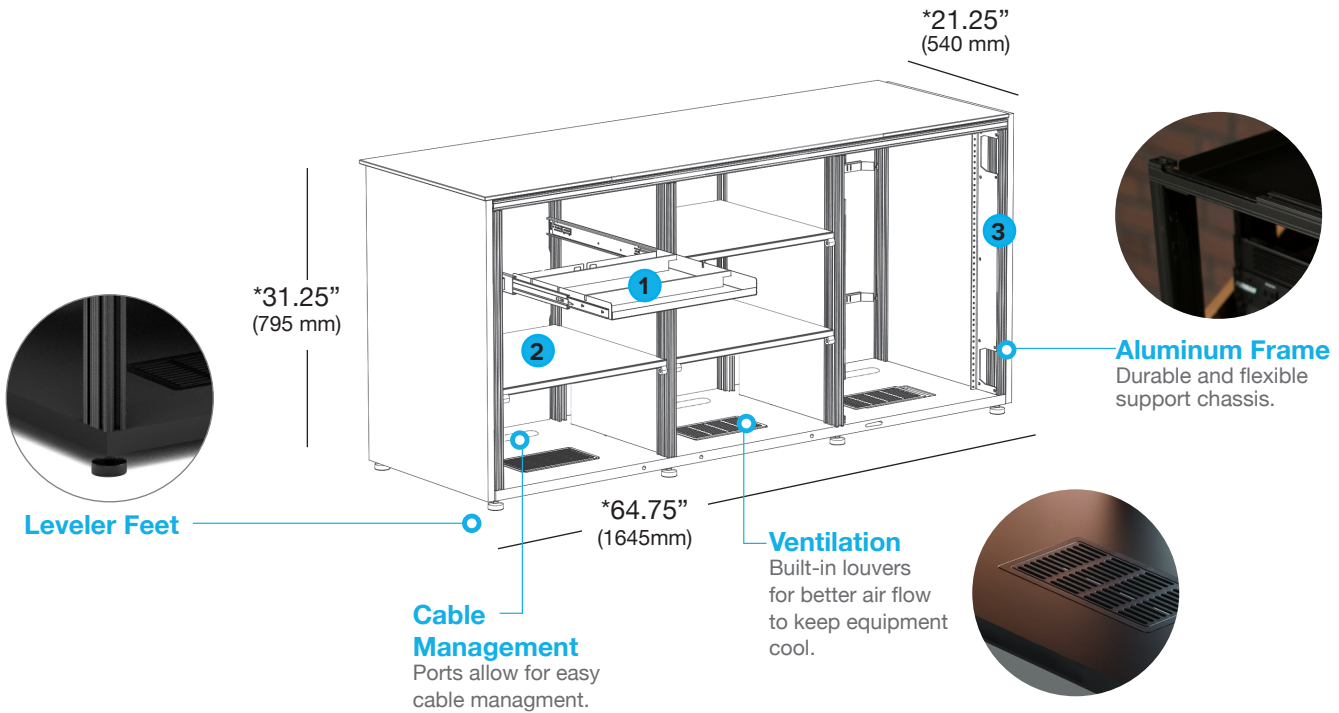

D2/337A/

BUNDLE SOLUTIONS

**Barcelona Models*
86.5"W x 34.5"H x 22"D
2197mm x 876mm x 559mm

*CREDENZA INCLUDES:

1. (1) Pull-Out Storage Tray
2. (3) Adjustable Shelves
3. (1) 15-U Rack Rails & (2) Lacing Bars
4. (1) Active Cooling Rear Panel
5. (2) Pinch-Out Rear Panels

Typical interior bay dimensions:

19.75"W (502 mm) x 27.75"H (705 mm)
x 19.5"D (495 mm)

INTERIOR STORAGE

Pull-Out Storage Tray

- Storage tray with adjustable dividers (2), felt liner and integrated wire manager
- Utilizes heavy duty ball bearing slides, black steel body.
- Maximum Weight Capacity: 50 lbs (22.6 kgs)
- Measures: 17.25"W (438mm) x 16"D (406mm) x 1.625"H (42mm)

Adjustable Shelves (3 included)

- Fully adjustable
- Matte black, powder-coated MDF
- Maximum Weight Capacity: 75 lbs (34 kgs)
- Measures: 19.75"W (502mm) x 17.5"D (445mm) x .625" TH (16mm)

15-U RACK RAILS

- Frame-Mounted, 15-U Rack Rails are affixed to cabinet's aluminum frame
- Rails are compatible with all industry standard 19" components and accessories
- Wire manager, lacing bars included (2)
- Hole pattern is a standard 19 EIA rack mount pattern allowing for mounting of equipment with attachment holes either wide or universally spaced.
- Threaded for 10-32 screws
- Black powder coated steel