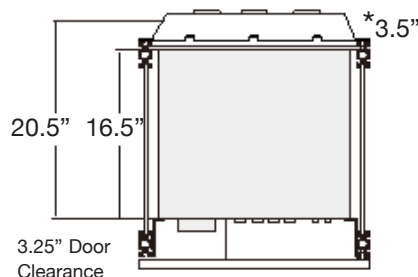

D2/337A/

BUNDLE SOLUTIONS

**Barcelona Models*
86.5"W x 34.5"H x 22"D
2197mm x 876mm x 559mm

*CREDENZA INCLUDES:

1. (1) Pull-Out Storage Tray
2. (3) Adjustable Shelves
3. (1) 15-U Rack Rails & (2) Lacing Bars
4. (1) Active Cooling Rear Panel
5. (2) Pinch-Out Rear Panels

Typical interior bay dimensions:

19.75"W (502 mm) x 27.75"H (705 mm)
x 19.5"D (495 mm)

INTERIOR STORAGE

Pull-Out Storage Tray

- Storage tray with adjustable dividers (2), felt liner and integrated wire manager
- Utilizes heavy duty ball bearing slides, black steel body.
- Maximum Weight Capacity: 50 lbs (22.6 kgs)
- Measures: 17.25"W (438mm) x 16"D (406mm) x 1.625"H (42mm)

Adjustable Shelves (3 included)

- Fully adjustable
- Matte black, powder-coated MDF
- Maximum Weight Capacity: 75 lbs (34 kgs)
- Measures: 19.75"W (502mm) x 17.5"D (445mm) x .625" TH (16mm)

15-U RACK RAILS

- Frame-Mounted, 15-U Rack Rails are affixed to cabinet's aluminum frame
- Rails are compatible with all industry standard 19" components and accessories
- Wire manager, lacing bars included (2)
- Hole pattern is a standard 19 EIA rack mount pattern allowing for mounting of equipment with attachment holes either wide or universally spaced.
- Threaded for 10-32 screws
- Black powder coated steel