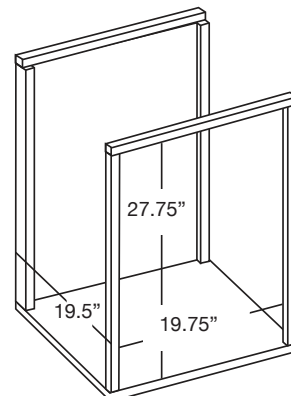

D2/337A/

BUNDLE SOLUTIONS

**Barcelona Models*
86.5"W x 34.5"H x 22"D
2197mm x 876mm x 559mm

*CREDENZA INCLUDES:

1. (1) Pull-Out Storage Tray
2. (3) Adjustable Shelves
3. (1) 15-U Rack Rails & (2) Lacing Bars
4. (1) Active Cooling Rear Panel
5. (2) Pinch-Out Rear Panels

Typical interior bay dimensions:

19.75"W (502 mm) x 27.75"H (705 mm)
x 19.5"D (495 mm)

INTERIOR STORAGE

Pull-Out Storage Tray

- Storage tray with adjustable dividers (2), felt liner and integrated wire manager
- Utilizes heavy duty ball bearing slides, black steel body.
- Maximum Weight Capacity: 50 lbs (22.6 kgs)
- Measures: 17.25"W (438mm) x 16"D (406mm) x 1.625"H (42mm)

Adjustable Shelves (3 included)

- Fully adjustable
- Matte black, powder-coated MDF
- Maximum Weight Capacity: 75 lbs (34 kgs)
- Measures: 19.75"W (502mm) x 17.5"D (445mm) x .625" TH (16mm)

15-U RACK RAILS