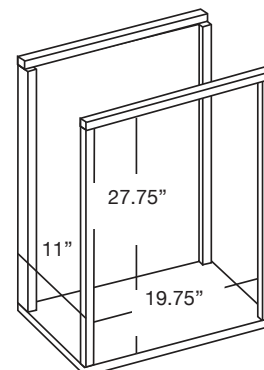

Available in a variety of styles.

DYO
DESIGN YOUR OWN

See our **full-line catalog** for more customizable credenzas or visit SalamanderDesigns.com/Commercial.

6 BAY, LOW-PROFILE WALL CABINET

D1/367A/

BUNDLE SOLUTIONS

*CABINET INCLUDES:

1. (8) Adjustable Shelves and (12) Shelf Stops
2. (1) 3-U Vertical Rack

** Due to standard shipping constraints, cabinet ships as two cabinets with instructions to easily fasten. Special freight arrangements can be made to ship completely assembled.*

Typical Interior Bay Dimensions:

19.75"W (502 mm) x 27.75"H (705 mm) x 11"D (495 mm)

INTERIOR STORAGE

Adjustable Trays

- Measures: 19.75"W (502mm) x 7.875"D (200mm) x 1.5"H (38mm)
- Maximum Weight Capacity of 30 lbs (13.6 kgs)
- Constructed of 1/2" (12mm) MDF
- Shelves can be used flat or add a backstop or two to convert shelves to adjustable trays.
- Includes 8 Adjustable Trays and 12 shelf stops.

Length	572 mm	22.5 inch
Overall Height	419 mm	16.5 inch
Depth	190.5 mm	7.5 inch
Weight	3.63 kg	8 lbs
Capacity	81 kg	40 lbs

Wire Lacing Bars Available
RM/VR/3U

6 BAY, LOW-PROFILE WALL CABINET

D1/367A/

BUNDLE SOLUTIONS