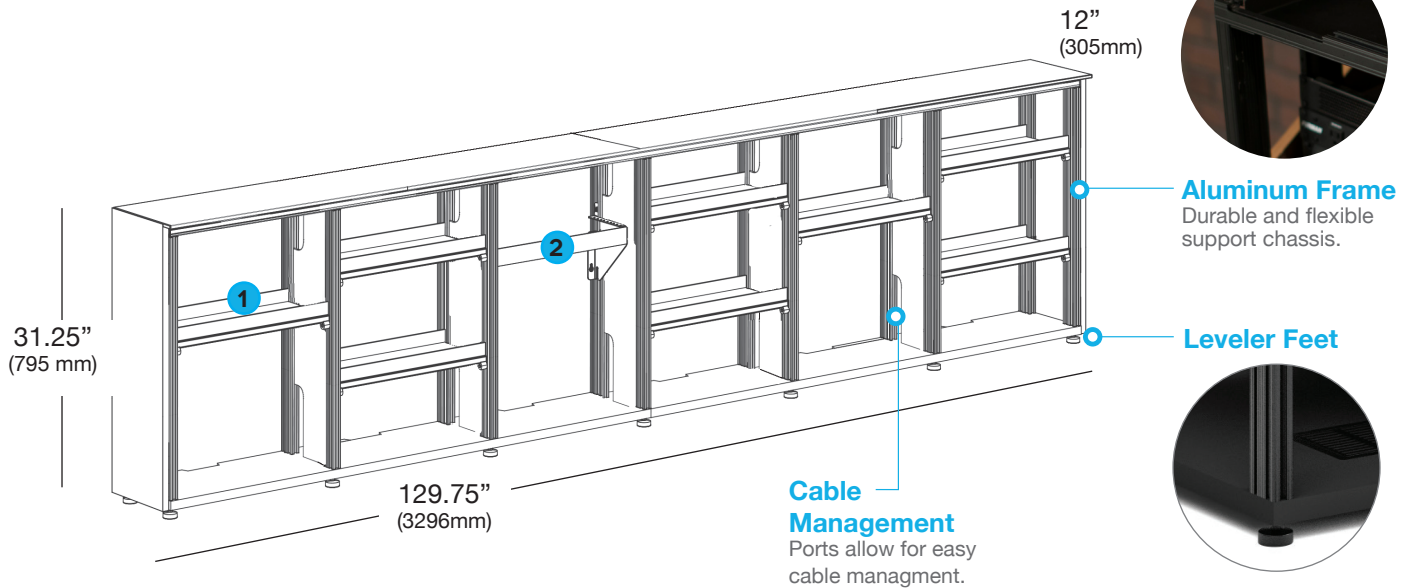

SALAMANDER
DESIGNS

Furniture Shaped By Your Needs®

COLLABORATION FURNITURE

BUNDLE SOLUTIONS

6 BAY LOW-PROFILE, WALL CABINET

D1/367A/

Low-profile, shallow depth cabinets are sleek, streamlined solutions for supporting AV/IT technology. Our innovative design conceals all equipment and cables, and simple installation allows them to be affixed to any wall without special preparation.

*CABINET INCLUDES:

1. (8) Adjustable Shelves and (12) Shelf Stops
2. (1) 3-U Vertical Rack

** Due to standard shipping constraints, cabinet ships as two cabinets with instructions to easily fasten. Special freight arrangements can be made to ship completely assembled.*

Typical Interior Bay Dimensions:

19.75"W (502 mm) x 27.75"H (705 mm) x 11"D (495 mm)

INTERIOR STORAGE

Adjustable Trays

- Measures: 19.75"W (502mm) x 7.875"D (200mm) x 1.5"H (38mm)
- Maximum Weight Capacity of 30 lbs (13.6 kgs)
- Constructed of 1/2" (12mm) MDF
- Shelves can be used flat or add a backstop or two to convert shelves to adjustable trays.
- Includes 8 Adjustable Trays and 12 shelf stops.

3-U VERTICAL RACK

- Rack is mounted to cabinet frame, for industry standard 19" pro audio rack mounting
- 3 rack units of vertical mounted, knob up component storage
- Threaded for 10-32 screws
- Black powder coated steel