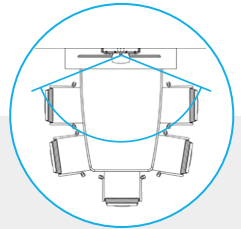

## Boat Shape Table

Optimized to provide ideal camera field of view

ADA Compliant

Under table storage base is easily accessible for cable management and peripheral storage.

Graphite finished table leg is open to the floor for additional cable management