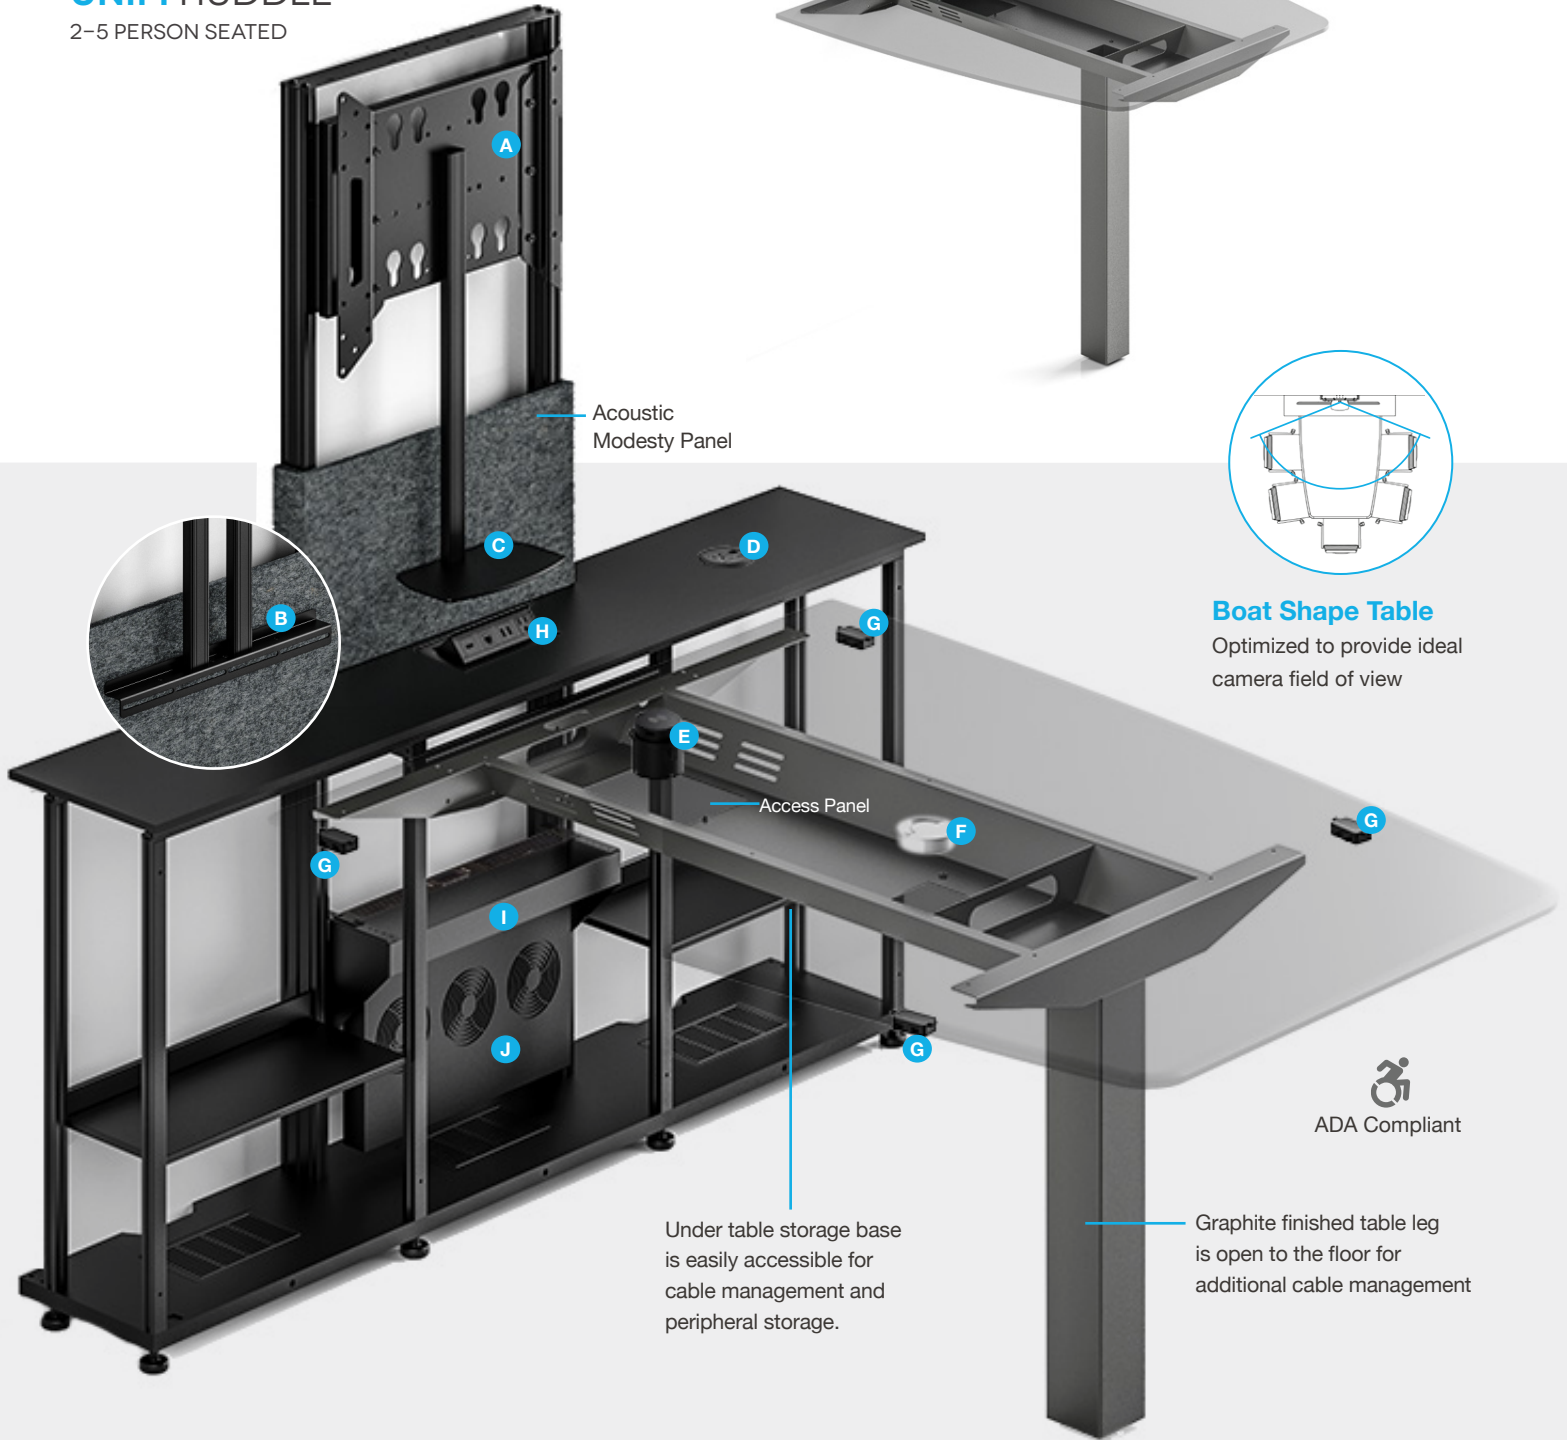

UNIFI HUDDLE™ LITE

2-3 PERSON, 39" CAFE-HEIGHT

UNIFI HUDDLE™

2-5 PERSON SEATED

Acoustic Modesty Panel