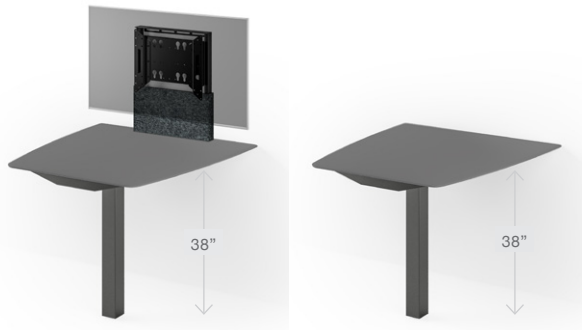

UNIFI HUDDLE™ LITE

CAFE
39"H

2-3 PERSON

Single Display

No Display

Warm White	UHL40AM1/G/S/WW	UHL40A/G/S/WW
Slate Gray	UHL40AM1/G/S/SG	UHL40A/G/S/SG
Satin Black	UHL40AM1/G/S/BK	UHL40A/G/S/BK
1/2" Solid Black Compact Core	UHL40AM1/G/S/BK1	UHL40A/G/S/BK1

Table: 48"L (1219mm) x 48"W (1219mm) x 39"H (990mm)