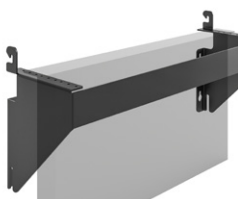

CABINET INTERIORS

I. Vertical Rack Mount