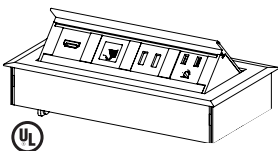

UNIFI HUDDLE LITE

4x6 Popup Charge & Connect

#FI/CP7/BK

- Aluminum Housing
- 1 Grounded AC Outlet, 125 V 12A rating
- 5V 4.2A USB module with 2 ports
- 1 HDMI coupler
- 1 Ethernet RJ45 Coupler power cord
- UL Certified
- Cut-In Locations 1, 2, 3, 4, 5