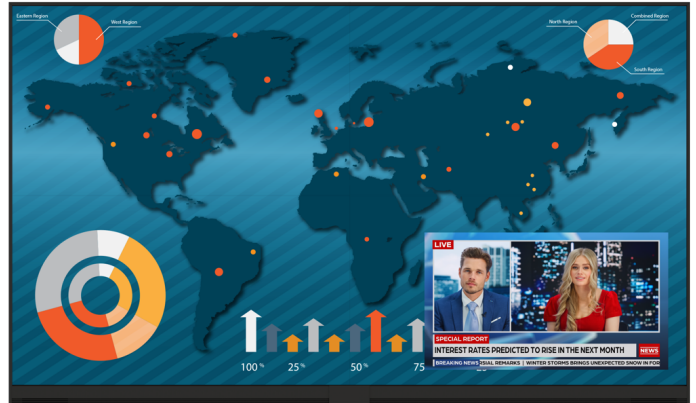

Planar URL136-T

All-in-One LED Display

The Planar® UltraRes™ L Series URL136-T is an all-in-one, 136", Full HD resolution fine pixel pitch LED display. It features best-in-class on-board processing as well as audio, power, native multi-point touch and five video inputs to support up to four sources viewed simultaneously. It has a narrow bezel that facilitates 10-point touch for interactive environments such as meeting rooms and classrooms. Planar UltraRes L Series can be quickly assembled with only two people and is conveniently powered using a single 110v cable.

SPECIFICATION	DETAIL
Planar Model	URL136-T
Planar Part Number	998-3398-00
Display Diagonal	136in
Display Active Area	118.1" x 66.4" (3000mm x 1688mm)
Display Resolution	Full HD (1920 x 1080)
Aspect Ratio	16:9
Pixel Pitch	1.5625 mm
Pixel Density	409,479/m ² 38,042/ft ²
Contrast Ratio	5000:1
Brightness	350 nits (max)
Response Time (typ)	<1 ms
Frame Rate	60Hz
Color Gamut	90% of P3
HDR (High Dynamic Range)	HDR10
Color Temperature,	3,000 - 12,000; 6500, 9300, 12000 presets