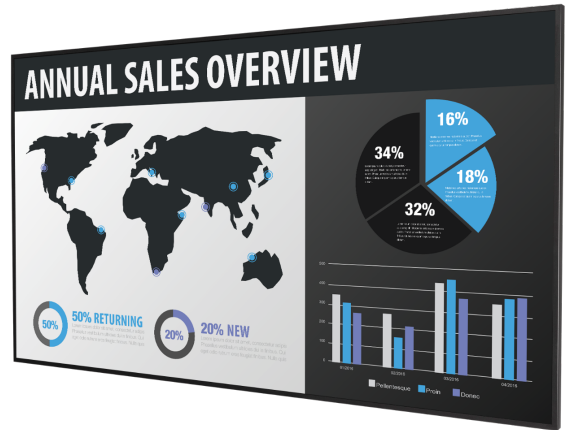

Planar QE7550

4K LCD Display

The Planar® QE7550 is an Ultra HD resolution (3840 x 2160) LCD display that provides an impressive end-to-end solution for designing, distributing and playing back ultra-high resolution content on a single display or multiple displays within a network, dramatically reducing installation cost and complexity. Available with an embedded media player and cutting-edge 4K @ 60Hz support through DisplayPort 1.2 and HDMI 2.0, the Planar QE7550 is ideal for applications ranging from dynamic digital signage to collaborative meeting spaces.

SPECIFICATION	DETAIL
Product Name	Planar QE7550
Planar Part Number	997-8795-00
Display Resolution	Ultra HD (3840 x 2160)
Screen Size	75 in. (diagonal)
Aspect Ratio	16:9
Display Active Area	65.0" (1650mm) x 36.5" (928mm)
Cabinet Dimensions (W x H x D)	66.1" x 37.8" x 3.2" (1680mm x 959mm x 82mm)
Bezel Width	0.60" (15.3mm) left/right; 0.61" (15.4mm) top/bottom
Brightness (typ)	500 nits
Response Time (typ)	6 ms
Frame Rate	120Hz
Contrast Ratio (typ)	1200:1
Contrast Ratio - Dynamic	20,000:1
Viewing Angle (typ)	178°
Color Gamut	72% NTSC
Display Color	>1 billion colors. Full 10 bit data path
Modes	3840x2160 @ 24/25/30/60Hz; 1920x1080 @ 24/25/30/50/60Hz; 480p, 576p, 720p @ 50/60 Hz; 1080p @ 24/25/30/50/60Hz; 1080i @ 50/60 Hz
Pixel Pitch	0.429 mm
Weight	115 lbs (52 kg)
Weight (Shipping)	TBD