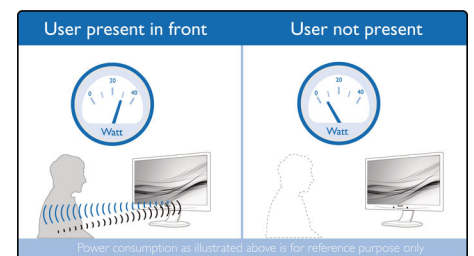

PowerSensor

PowerSensor is a built-in 'people sensor' that transmits and receives harmless infrared signals to determine if the user is present and then automatically reduces monitor brightness when the user steps away from the desk, cutting energy costs by up to 80 percent and prolonging monitor life