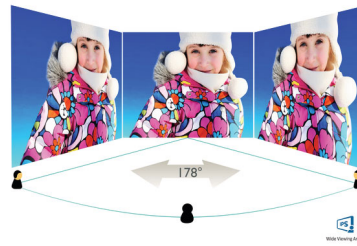

IPS technology

IPS displays use advanced technology that gives you extra-wide viewing angles of 178/178 degrees, making it possible to view the display from almost any angle — even in 90-degree Pivot mode! Unlike standard TN panels, IPS displays gives you remarkably crisp images with vivid colours, making it ideal not only for Photos, films and web browsing, but also for professional applications that demand colour accuracy and consistent brightness at all times.