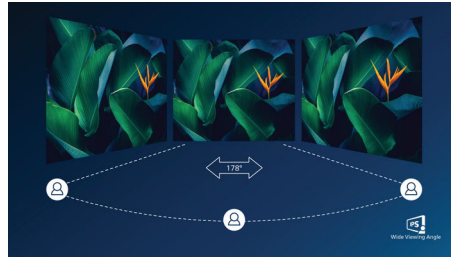

Multi-angle stand

Our continuous tilt stand bends from 0 to 90 degrees with the kind of flexibility to allow you to get comfortable anywhere you need to keep up with your work.

Performance, adaptability

Enjoy a clean, portable, dual-screen workstation. The soft, smooth, pliable USB-C cable is designed to be easy to carry and fit in any bag.

IPS technology

IPS displays use an advanced technology which gives you extra wide viewing angles of 178/178 degree, making it possible to view the display from almost any angle. Unlike standard TN panels, IPS displays gives you remarkably crisp images with vivid colors, making it ideal not only for Photos, movies and web browsing, but also for professional applications which demand color accuracy and consistent brightness at all times.