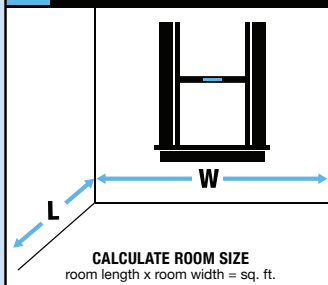

**3PATWH10002**  
**w/ electric heater**

<b>UPC CODE</b>	8-42149-02417-8
<b>COOLING CAPACITY (Btu)</b>	10,000/9,800
<b>HEATING CAPACITY (Btu)</b>	10,600/8,600
<b>COVERAGE (sq. ft.)</b>	400–450
<b>EER</b>	9.6
<b>ENERGY STAR RATED</b>	No
<b>FAN SPEEDS (Cool/Fan/Heat)</b>	3/3/1
<b>AMPS (Cool)</b>	4.6/5.0
<b>AMPS (Heat)</b>	15.0/13.5
<b>WATTS (Cool)</b>	1,042/1,021
<b>WATTS (Heat)</b>	3,450/2,821
<b>DECIBELS (Hi/Mi/Lo)</b>	57/55/53
<b>INTERIOR TRIM KIT INCLUDED</b>	Yes
<b>FITS STANDARD WALL SLEEVES</b>	Yes (sold separately)
<b>UNIT DIMENSIONS (WxHxD) (in.)</b>	24 <sup>1/4</sup> x 14 <sup>1/2</sup> x 20 <sup>1/2</sup>
<b>PKG. DIMENSIONS (WxHxD) (in.)</b>	28 x 17 x 26 <sup>3/4</sup>
<b>STUFFING QTY. (20'/40'/40' HQ)</b>	120/255/306
<b>WEIGHT (Net/Gross) (lbs.)</b>	69/80
<b>REFRIGERATION</b>	R410A
<b>OUTLET CONFIGURATION</b>	 20 AMP 230V

#### 1 MEASURE AREA OF THE ROOM