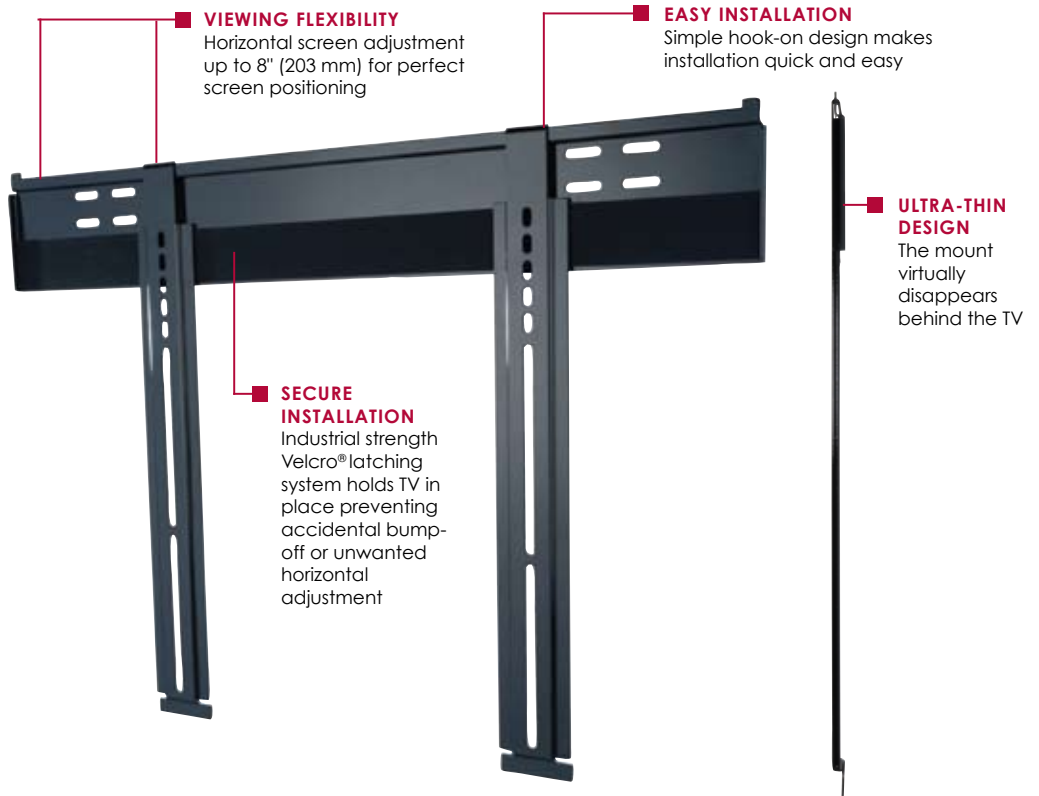

## Universal Ultra-thin Flat Wall Mount For 32" to 56" (81-142 cm) Ultra-thin Flat Panel TVs

The world's thinnest mount, at only 0.33" (8 mm) inches thin, brings the screen closer to the wall than any other product in the industry. This near-invisible mount is the beauty that supports the modern style of the latest ultra-thin flat panel TVs. Its all-steel, clean-line, high-gloss modeling features universal compatibility with virtually any ultra-thin flat panel TV innovation. This unmatched solution delivers space-saving, ultra-sleek looks and brings the screen closer to the wall than any other mount in the world.

Screen size: 32"-56" (81-142 cm)

Max load: 150 lb (68 Kg)

### FEATURES

- Ultra-thin design holds screen only 0.33" (8 mm) from the wall for a near-invisible application
- Universal mount compatible with ultra-thin LCD screens with mounting patterns up to 29.23" W x 17.67" H (742 x 449 mm)
- Universal brackets easily hook onto wall plate for an easy installation
- Industrial-strength Velcro® latching system secures screen adapters to wall plate in a single step, making installation fast and secure
- Horizontal screen adjustment of up to 8" (203 mm) (depending on screen model) for perfect screen placement
- Mounts to wood studs, concrete, cinder block or metal studs (metal stud accessory required)
- Comes with Peerless' Sorted-for-You™ fastener pack with all necessary screen attachment hardware

# Model Numbers

**WARRANTY: Limited 5-year**

**SUF650P:** Universal Ultra-thin Flat Wall Mount for 32" to 56" (81-142 cm) Ultra-thin Flat Panel TVs