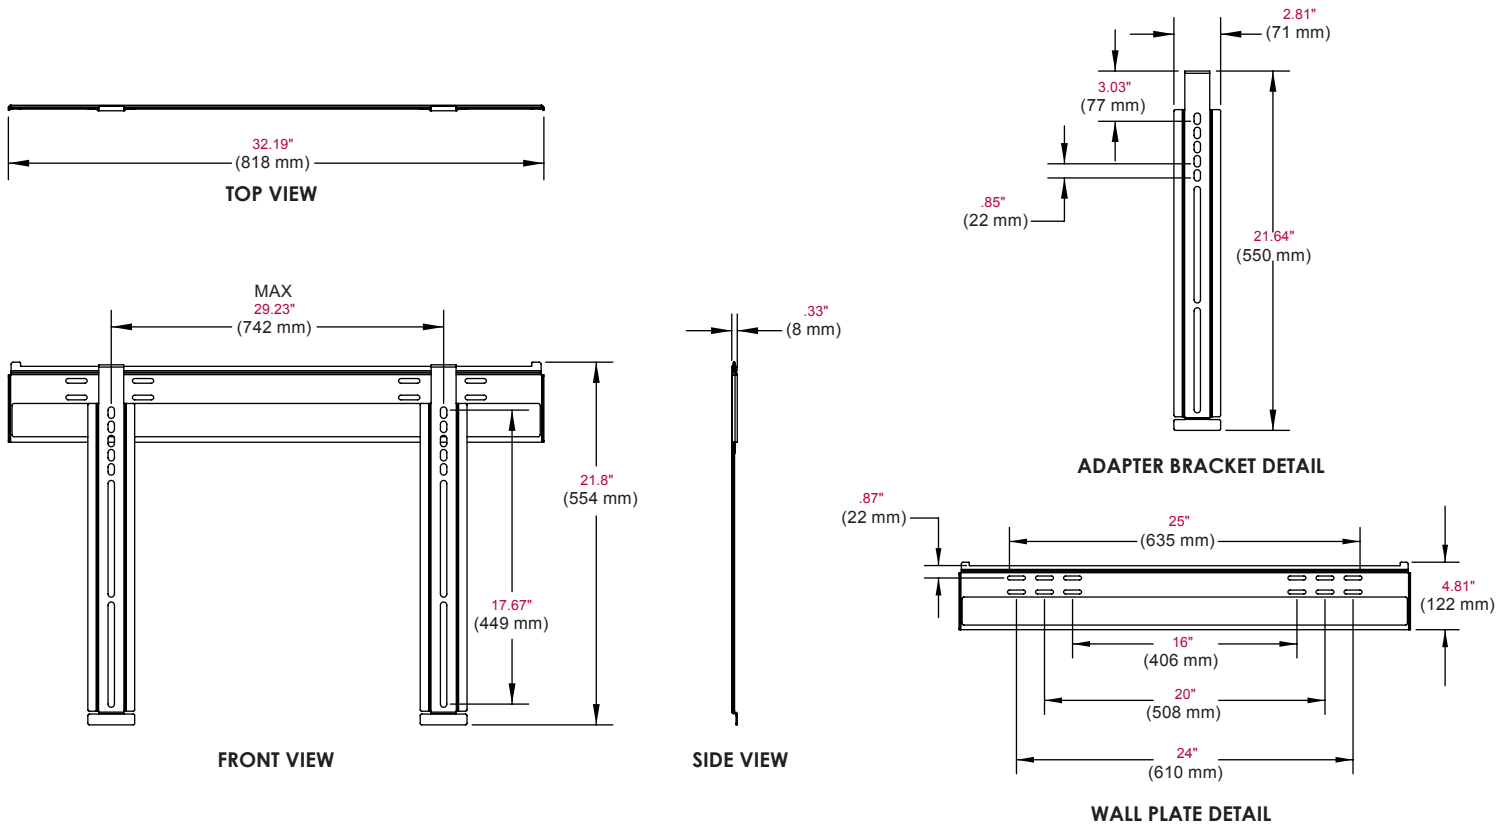

## Product Specifications

	DIMENSIONS (W x H x D)	PRODUCT WEIGHT	LOAD CAPACITY	FINISH	AVAILABLE COLORS
<b>SUF650P</b>	32.19" x 21.8" x .33" (818 x 554 x 8 mm)	6.9 lb (3.1 Kg)	150 lb (68 Kg)	Scratch resistant fused epoxy	Gloss Black

## Package Specifications

	PACKAGE SIZE (W x H x D)	PACKAGE SHIP WEIGHT	PACKAGE UPC CODE	PACKAGE CONTENTS	UNITS IN PACKAGE
<b>SUF650P</b>	37.06" x 2.375" x 6.313" (941 x 60 x 160 mm)	7.6 lb (3.5 Kg)	735029258360	Wall plate, universal screen adapters, mounting and screen attachment hardware	1

## Accessories

**ACC415:** Metal Stud Accessory Pack

All dimensions = inch (mm)