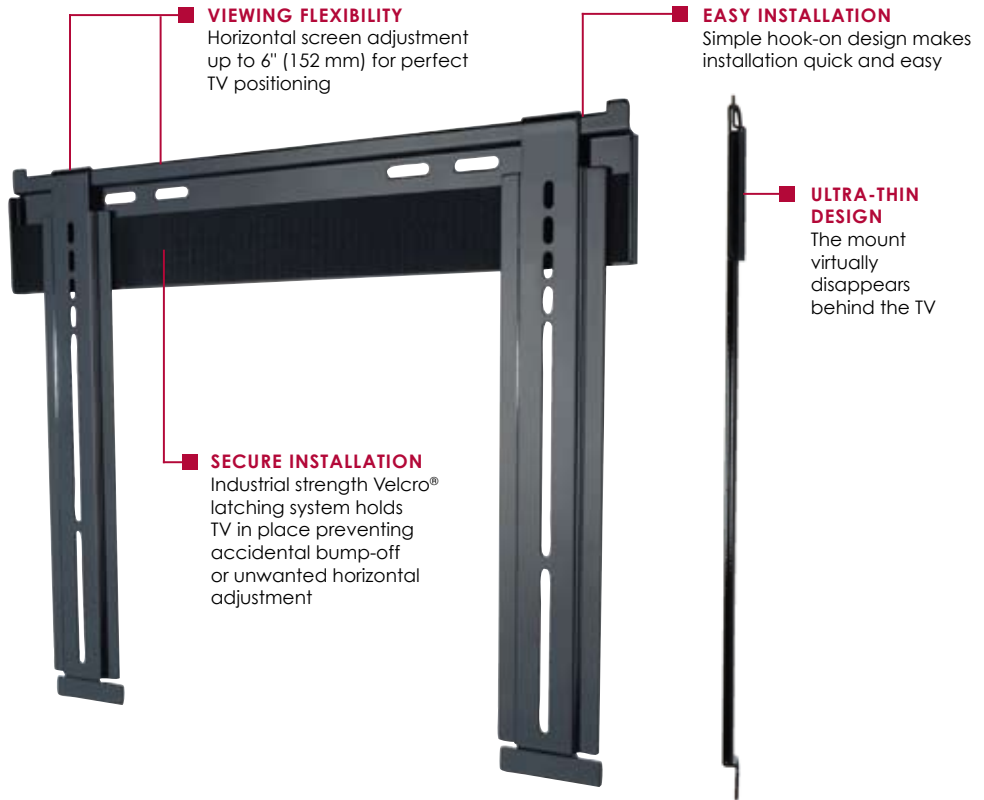

SUF640P

SlimLine®

Universal Ultra-thin Flat Wall Mount For 23" to 46" (58-117 cm) Ultra-thin Flat Panel TVs

The world's thinnest mount, at only 0.33" (8 mm) inches thin, brings the screen closer to the wall than any other product in the industry. This near-invisible mount is the beauty that supports the modern style of the latest ultra-thin flat panel TVs. Its all-steel, clean-line, high-gloss modeling features universal compatibility with virtually any ultra-thin flat panel TV innovation. This unmatched solution delivers space-saving, ultra-sleek looks and brings the screen closer to the wall than any other mount in the world.

Screen size: 23"-46" (58-117 cm)

Max load: 150 lb (68 Kg)

FEATURES

- Ultra-thin design holds TV only 0.33" (8 mm) from the wall for a near-invisible application
- Universal mount compatible with ultra-thin LCD screens with mounting patterns up to 17.73" W x 12.92" H (450 x 328 mm)
- Universal brackets easily hook onto wall plate for an easy installation
- Industrial-strength Velcro® latching system secures screen adapters to wall plate in a single step, making installation fast and secure
- Horizontal screen adjustment of up to 6" (152 mm) (depending on screen model) for perfect screen placement
- Mounts to wood studs, concrete, cinder block or metal studs (metal stud accessory required)
- Comes with Peerless' Sorted-for-You™ fastener pack with all necessary screen attachment hardware

WARRANTY: Limited 5-year

SUF640P: Universal Ultra-thin Flat Wall Mount for 23" to 46" (58-117 cm) Ultra-thin flat panel TVs

Product Specifications

	DIMENSIONS (W x H x D)	PRODUCT WEIGHT	LOAD CAPACITY	FINISH	AVAILABLE COLORS
SUF640P	20.69" x 16.13" x .33" (526 x 410 x 8 mm)	4.1 lb (1.9 Kg)	150 lb (68 Kg)	Scratch resistant fused epoxy	Gloss Black