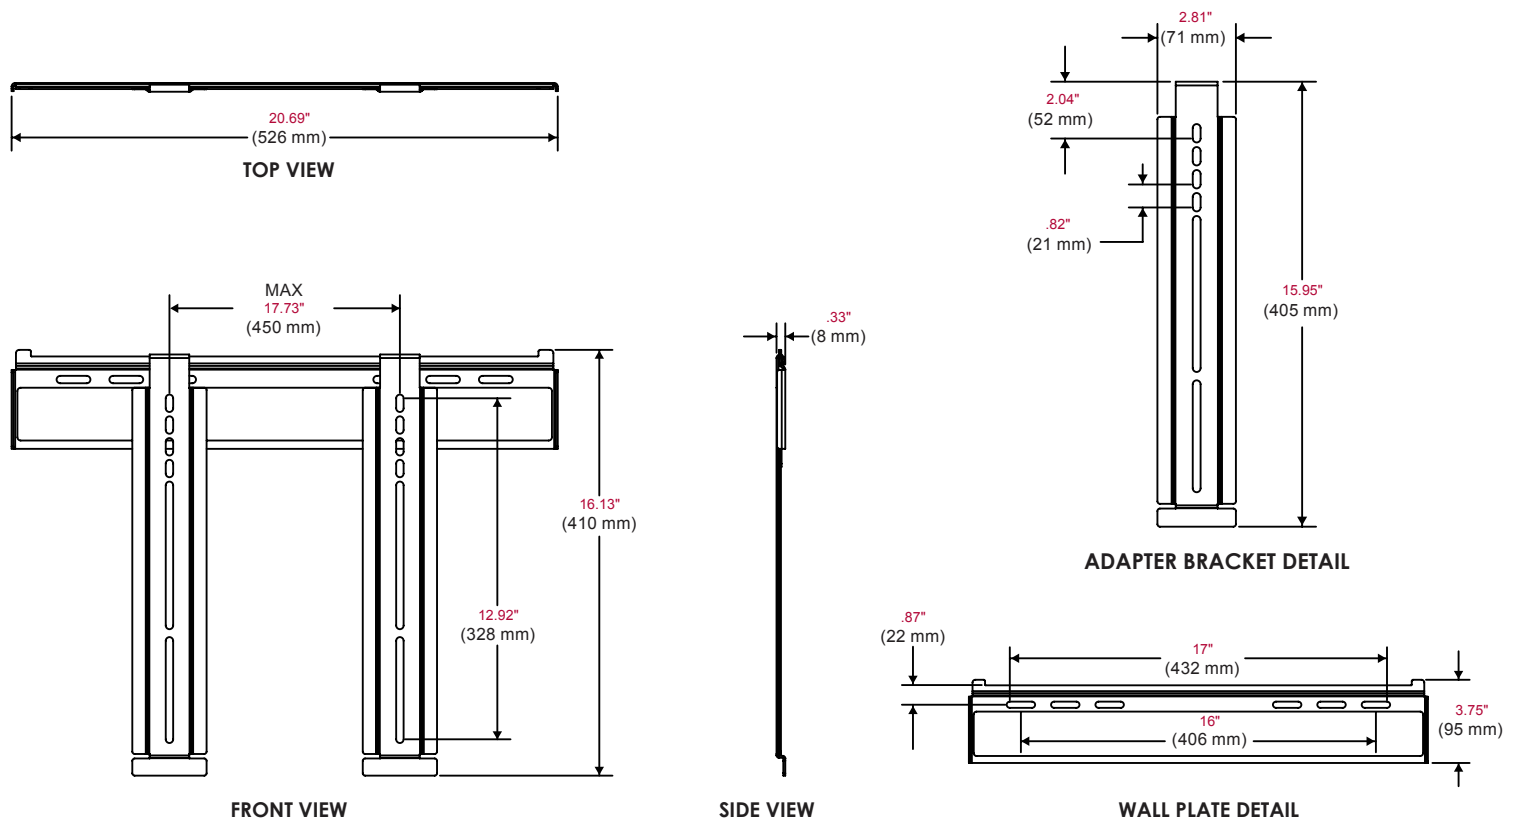

Screen size: 23"-46" (58-117 cm)

Max load: 150 lb (68 Kg)

FEATURES

- Ultra-thin design holds TV only 0.33" (8 mm) from the wall for a near-invisible application
- Universal mount compatible with ultra-thin LCD screens with mounting patterns up to 17.73" W x 12.92" H (450 x 328 mm)
- Universal brackets easily hook onto wall plate for an easy installation
- Industrial-strength Velcro® latching system secures screen adapters to wall plate in a single step, making installation fast and secure
- Horizontal screen adjustment of up to 6" (152 mm) (depending on screen model) for perfect screen placement
- Mounts to wood studs, concrete, cinder block or metal studs (metal stud accessory required)
- Comes with Peerless' Sorted-for-You™ fastener pack with all necessary screen attachment hardware

WARRANTY: Limited 5-year

SUF640P: Universal Ultra-thin Flat Wall Mount for 23" to 46" (58-117 cm) Ultra-thin flat panel TVs

Product Specifications

	DIMENSIONS (W x H x D)	PRODUCT WEIGHT	LOAD CAPACITY	FINISH	AVAILABLE COLORS
SUF640P	20.69" x 16.13" x .33" (526 x 410 x 8 mm)	4.1 lb (1.9 Kg)	150 lb (68 Kg)	Scratch resistant fused epoxy	Gloss Black

Package Specifications

	PACKAGE SIZE (W x H x D)	PACKAGE SHIP WEIGHT	PACKAGE UPC CODE	PACKAGE CONTENTS	UNITS IN PACKAGE
SUF640P	22.375" x 2.375" x 5.25" (568 x 60 x 133 mm)	4.7 lb (2.2 Kg)	735029258353	Wall plate, universal screen adapters, mounting and screen attachment hardware	1

Accessories

ACC215: Metal Stud Accessory Kit

All dimensions = inch (mm)

ARCHITECTS SPECIFICATIONS

The Ultra-Thin Universal Flat Wall Mount shall be a Peerless model _____ and shall be located where indicated on the plans. It shall be constructed of cold rolled steel and feature scratch resistant gloss black fused epoxy finish. Assembly and installation shall be done according to instructions provided