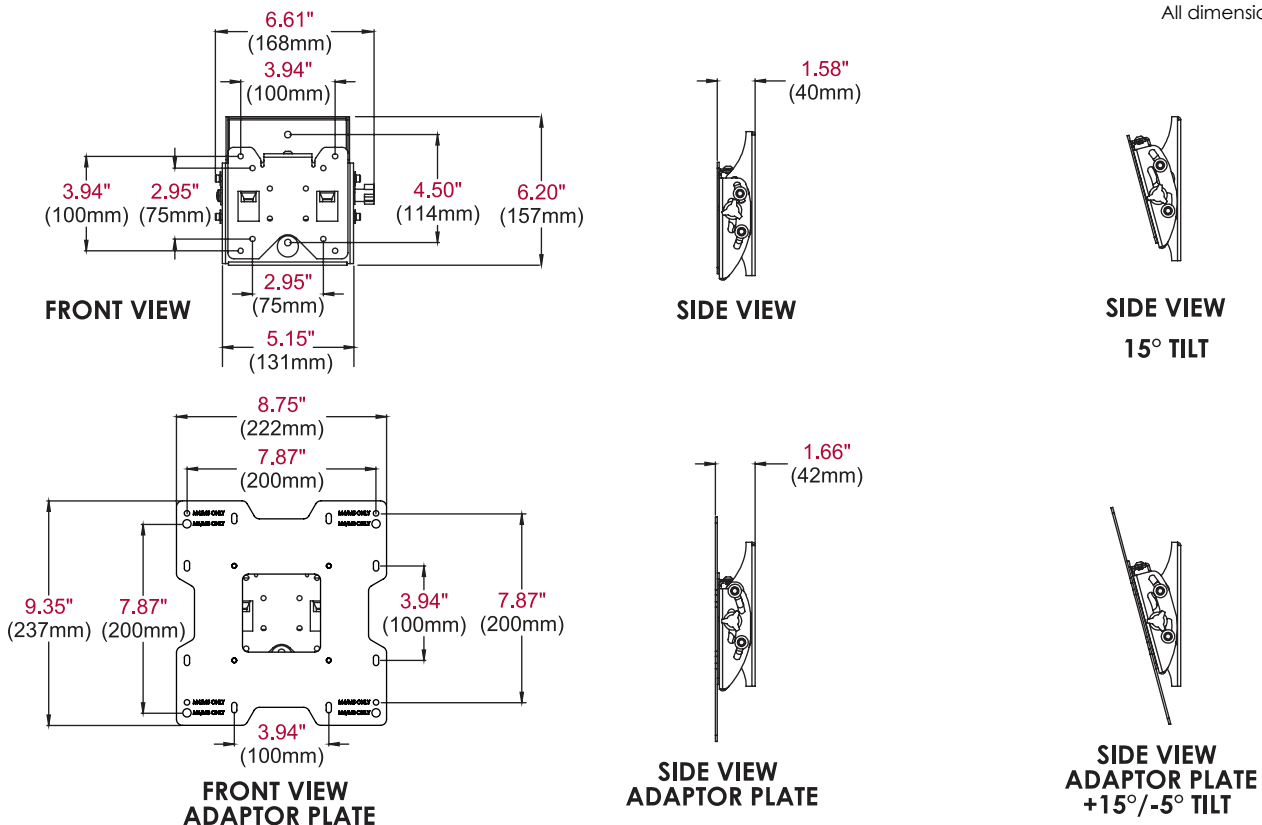

Model Numbers

WARRANTY: Limited 5-year

ST632P	SmartMount® Universal Tilt Wall Mount for 22" to 40" Displays - standard models
ST632(-AB/AW)	SmartMount® Universal Tilt Wall Mount for 22" to 40" Displays - security models

Product Specifications

	DIMENSIONS (W x H x D)	PRODUCT WEIGHT	LOAD CAPACITY	FINISH	AVAILABLE COLORS
ST632(-AB/AW)(P)	8.75" x 9.35" x 1.66"-2.91" (222 x 237 x 42-74mm)	3.5lb (1.6kg)	115lb (52kg)	Scratch resistant fused epoxy	ST632(P) Black ST632-AB Antimicrobial* black ST632-AW Antimicrobial* white

* Antimicrobial protection is limited to the treated article and does not protect a user against disease causing bacteria. Always clean products thoroughly after each use. Visit www.agion-tech.com for more details.

Package Specifications

	PACKAGE SIZE (W x H x D)	PACKAGE SHIP WEIGHT	PACKAGE UPC CODE	PACKAGE CONTENTS	UNITS IN PACKAGE
ST632(-AB/AW)(P)	ST632(-AB/AW/S): 12.75" x 9.5" x 2.5" (128 x 95 x 25mm) ST632P: 9.25" x 12.5" x 2.75" (234 x 317 x 69mm)	4.4lb (1.99kg)	ST632: 735029237242 ST632P: 735029237266 ST632-AB: 735029281207 ST632-AW: 735029281211	Tilting wall plate, VESA® 75/100 adaptor plate, additional VESA® 200 x 100 and 200 x 200mm adaptor plate, mounting and display attachment hardware	1

Accessories

ACC215: 2-pack Metal Stud Fastener Kit

ARCHITECTS SPECIFICATIONS

The SmartMount® Universal Tilt Wall Mount shall be a Peerless-AV model ST632(-AB/AW)(P) and shall be located where indicated on the plans. Assembly and installation shall be done according to instructions provided by the manufacturer.

Peerless Industries, Inc. ■ 2300 White Oak Circle ■ Aurora, IL 60502 ■ (800) 865-2112 ■ (630) 375-5100 ■ Fax: (800) 359-6500 ■ peerless-av.com

Visit peerless-av.com to see the complete line of AV solutions from Peerless-AV, including flat panel mounts, projector mounts, carts/stands, furniture, cables, display cleaners and a full assortment of accessories.