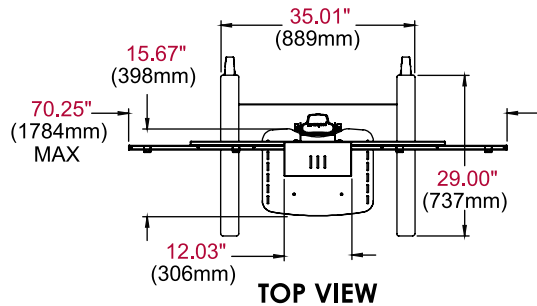

SR555M	SmartMount® Flat Panel Video Conferencing Cart for 40" to 55" Displays

Product Specifications

	DIMENSIONS (W X H X D)	PRODUCT WEIGHT	LOAD CAPACITY	FINISH	AVAILABLE COLORS
SR555M	70.25" x 78.10" x 29.00" (1784 x 1983 x 737mm)	90lb (40.9kg)	75lb (43.1kg) per display	Textured Powder Coat	Black

Package Specifications

	PACKAGE SIZE (W x H x D)	PACKAGE SHIP WEIGHT	PACKAGE UPC CODE	PACKAGE CONTENTS	UNITS IN PACKAGE
SR555M	47.50" x 7.25" x 38.50" (1207 x 184 x 978mm)	98lb (44.5kg)	735029305057	Assembled base, aluminum column, dual screen universal display adaptor, metal component shelf, camera shelf, (2) swivel casters, (2) locking swivel casters, hardware & instructions	1

Accessories

ACC310: Feet Accessory	ACC-GS1: Tempered Glass Shelf
ACC316: Safety Belt	ACC-LA: Laptop Arm
ACC320: Electrical Outlet Strip with Cord Wrap	ACC-MS: Metal Shelf
ACC-BPR: Bumper Accessory for legs	

All dimensions = inch (mm)

Architect Specifications

The SmartMount® Flat Panel Video Conferencing Cart shall be a Peerless-AV model SR555M and shall be located where indicated on the plans. Assembly and installation shall be done according to instructions provided by the manufacturer.

Visit peerless-av.com to see the complete line of AV solutions from Peerless-AV, including outdoor displays, wireless, kiosks, digital audio, display mounts, projector mounts, carts/stands, and a full assortment of accessories.

Peerless-AV
2300 White Oak Circle
Aurora, IL 60502 USA

(800) 865-2112
(630) 375-5100
Fax: (800) 359-6500

Peerless-AV Europe
Unit 3 Watford Interchange
Colonial Way, Watford
Herts, WD24 4WP
United Kingdom
+44 (0) 1923 200100
Fax: +44 (0) 1923 200101

Peerless-AV de México
Ave de las Industrias 413
Parque Industrial Escobedo
Escobedo, N.L.,
Mexico 66050
+52 (81) 8384-8300
Fax: +52 (81) 8384-8360