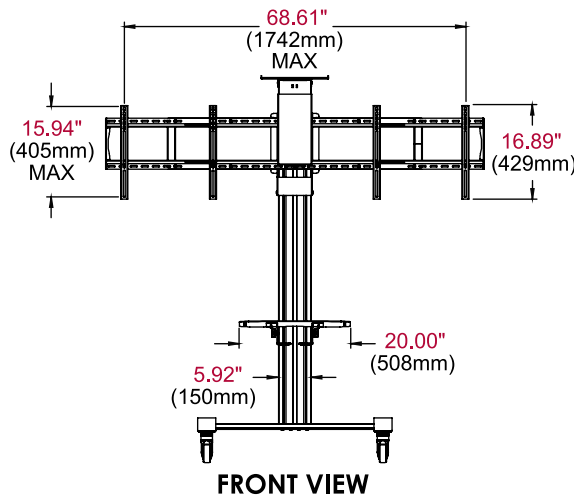

SR555M	SmartMount® Flat Panel Video Conferencing Cart for 40" to 55" Displays

Product Specifications

	DIMENSIONS (W X H X D)	PRODUCT WEIGHT	LOAD CAPACITY	FINISH	AVAILABLE COLORS
SR555M	70.25" x 78.10" x 29.00" (1784 x 1983 x 737mm)	90lb (40.9kg)	75lb (43.1kg) per display	Textured Powder Coat	Black

Package Specifications

	PACKAGE SIZE (W x H x D)	PACKAGE SHIP WEIGHT	PACKAGE UPC CODE	PACKAGE CONTENTS	UNITS IN PACKAGE
SR555M	47.50" x 7.25" x 38.50" (1207 x 184 x 978mm)	98lb (44.5kg)	735029305057	Assembled base, aluminum column, dual screen universal display adaptor, metal component shelf, camera shelf, (2) swivel casters, (2) locking swivel casters, hardware & instructions	1

Accessories

ACC310: Feet Accessory	ACC-GS1: Tempered Glass Shelf
ACC316: Safety Belt	ACC-LA: Laptop Arm
ACC320: Electrical Outlet Strip with Cord Wrap	ACC-MS: Metal Shelf
ACC-BPR: Bumper Accessory for legs	

All dimensions = inch (mm)

Architect Specifications

The SmartMount® Flat Panel Video Conferencing Cart shall be a Peerless-AV model SR555M and shall be located where indicated on the plans. Assembly and installation shall be done according to instructions provided by the manufacturer.

Visit peerless-av.com to see the complete line of AV solutions from Peerless-AV, including outdoor displays, wireless, kiosks, digital audio, display mounts, projector mounts, carts/stands, and a full assortment of accessories.

Peerless-AV
2300 White Oak Circle
Aurora, IL 60502 USA

(800) 865-2112
(630) 375-5100
Fax: (800) 359-6500

Peerless-AV Europe
Unit 3 Watford Interchange
Colonial Way, Watford
Herts, WD24 4WP
United Kingdom
+44 (0) 1923 200100
Fax: +44 (0) 1923 200101

Peerless-AV de México
Ave de las Industrias 413
Parque Industrial Escobedo
Escobedo, N.L.,
Mexico 66050
+52 (81) 8384-8300
Fax: +52 (81) 8384-8360