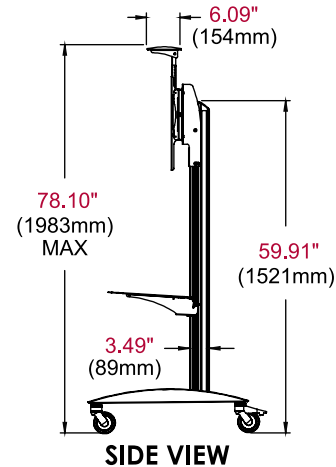

SR555M	SmartMount® Flat Panel Video Conferencing Cart for 40" to 55" Displays

Product Specifications

	DIMENSIONS (W X H X D)	PRODUCT WEIGHT	LOAD CAPACITY	FINISH	AVAILABLE COLORS
SR555M	70.25" x 78.10" x 29.00" (1784 x 1983 x 737mm)	90lb (40.9kg)	75lb (43.1kg) per display	Textured Powder Coat	Black

Package Specifications

	PACKAGE SIZE (W x H x D)	PACKAGE SHIP WEIGHT	PACKAGE UPC CODE	PACKAGE CONTENTS	UNITS IN PACKAGE
SR555M	47.50" x 7.25" x 38.50" (1207 x 184 x 978mm)	98lb (44.5kg)	735029305057	Assembled base, aluminum column, dual screen universal display adaptor, metal component shelf, camera shelf, (2) swivel casters, (2) locking swivel casters, hardware & instructions	1

Accessories

ACC310: Feet Accessory	ACC-GS1: Tempered Glass Shelf
ACC316: Safety Belt	ACC-LA: Laptop Arm
ACC320: Electrical Outlet Strip with Cord Wrap	ACC-MS: Metal Shelf
ACC-BPR: Bumper Accessory for legs	

All dimensions = inch (mm)

Architect Specifications

The SmartMount® Flat Panel Video Conferencing Cart shall be a Peerless-AV model SR555M and shall be located where indicated on the plans. Assembly and installation shall be done according to instructions provided by the manufacturer.

Visit peerless-av.com to see the complete line of AV solutions from Peerless-AV, including outdoor displays, wireless, kiosks, digital audio, display mounts, projector mounts, carts/stands, and a full assortment of accessories.

Peerless-AV
2300 White Oak Circle
Aurora, IL 60502 USA

(800) 865-2112
(630) 375-5100
Fax: (800) 359-6500

Peerless-AV Europe
Unit 3 Watford Interchange
Colonial Way, Watford
Herts, WD24 4WP
United Kingdom
+44 (0) 1923 200100
Fax: +44 (0) 1923 200101

Peerless-AV de México
Ave de las Industrias 413
Parque Industrial Escobedo
Escobedo, N.L.,
Mexico 66050
+52 (81) 8384-8300
Fax: +52 (81) 8384-8360