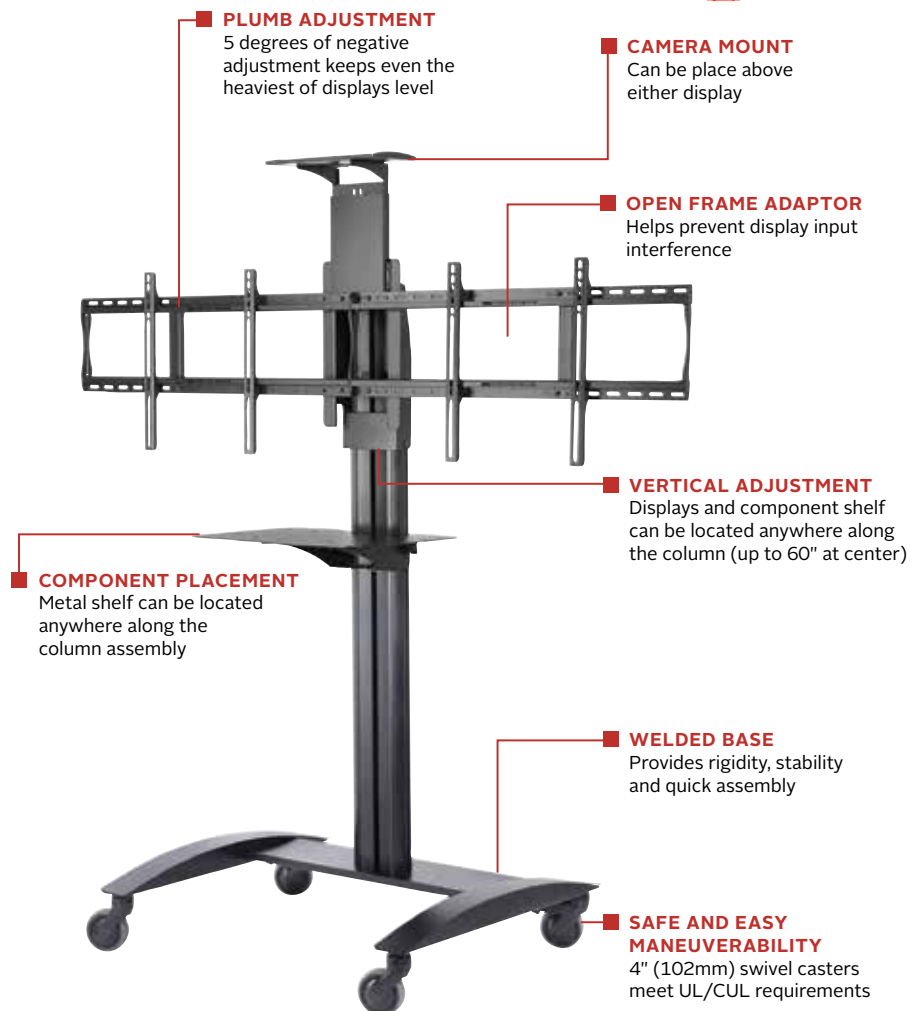

SR555M

Display size
40"-55"

Max load
75lb (43.1kg)
per display

SMARTMOUNT.

Flat Panel Video Conferencing Cart

FOR TWO 40" TO 55" DISPLAYS

The SR555M SmartMount® Flat Panel Video Conferencing Cart has been designed to include all of the features you may need, making it perfect for any location. The mobility of the cart eliminates the need for multiple video conference systems, lowering your overall system cost. The structure is optimized to hold two 40"-55" displays, providing clear visibility for all participants. The camera locates anywhere above either display, for near perfect eye contact during your meetings. Additionally, the integrated cable management contains and conceals unsightly cables, helping you complete a clean and professional installation.

The mobility of Peerless-AV's video conferencing carts allows mobile video collaboration in your desired location.

Additional Features

- ✓ Display can be located anywhere along the column for perfect viewing height (up to 60" at center)
- ✓ Integrated cable management protects, contains and conceals cables for a clean, professional installation
- ✓ Maneuvers easily on 4" (102mm) swivel casters, two locking
- ✓ Fully welded base structure provides rigidity, stability and quick assembly
- ✓ Textured black powder coat finish helps to hide finger prints and dust
- ✓ Open frame adaptor design to help prevent display component input interference
- ✓ Shelf can be positioned anywhere along the column by simply lifting and repositioning
- ✓ Camera mount can be located anywhere above either display
- ✓ Universal mount fits displays with mounting patterns from 200 x 200mm up to 400 x 400mm

SR555M	SmartMount® Flat Panel Video Conferencing Cart for 40" to 55" Displays
---------------	--

Product Specifications

	DIMENSIONS (W X H X D)	PRODUCT WEIGHT	LOAD CAPACITY	FINISH	AVAILABLE COLORS
SR555M	70.25" x 78.10" x 29.00" (1784 x 1983 x 737mm)	90lb (40.9kg)	75lb (43.1kg) per display	Textured Powder Coat	Black