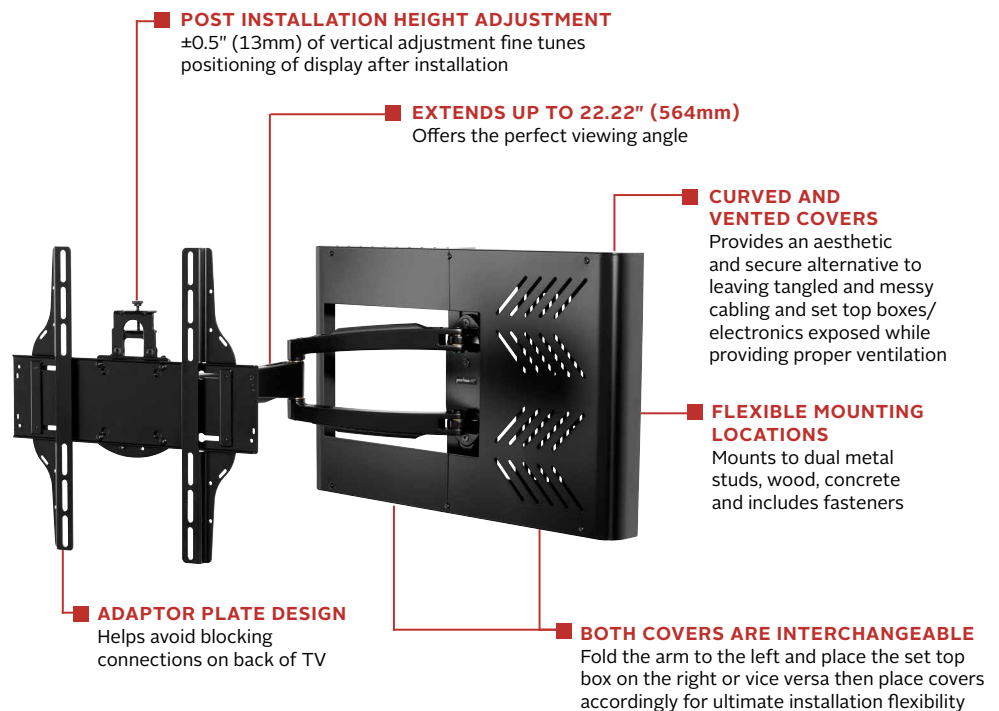

# Hospitality Wall Arm Mount with STB Enclosure

FOR 43" TO 55"\* TVs

The Hospitality Wall Arm Mount with Set Top Box (STB) Enclosure was designed with the Hospitality market in mind, offering installation flexibility and an aesthetically pleasing solution for cable management and electronic storage. This articulating wall mount can be installed easily on single and dual metal studs, wood or concrete and comes complete with attachment hardware. The enclosure provides a secure, vented storage area for electronics to avoid the mess of tangled cables and exposed cable boxes in guest rooms/public areas. For maintenance purposes, simply remove the tamper resistant screws and the enclosure covers can easily be removed, allowing for quick access to the STB without disturbing the TV or mount itself. Additionally, the mount's open wall plate design allows for easy access to the wall or junction box.

## Additional Features

- ✓ Easily installs on single and dual metal studs, wood or concrete (all fasteners included)
- ✓ Unique cable management system
- ✓ Covers can easily be removed for servicing to STB/cable box without the need to remove arm or TV
- ✓ Compatible to many 43"-55" TVs, up to 400 x 400mm pattern\*
- ✓ Fits various STB/media boxes up to 13.5"W x 7.5"L x 1.6"D
- ✓ Compact enough to fit within a 24"W x 16"H wall opening (wall enclosure measures 23"W x 14.84" x 2.25")
- ✓ Open wall plate design for access to wall or junction box with 5" of lateral adjustment
- ✓ Front fastening covers for recessed areas
- ✓  $\pm 90^\circ$  of pivot left or right, up to  $5^\circ$  downward tilt for maximum guest viewing experience
- ✓ Installs on wall, recessed in wall or on tech drop

Slotted STB attachment plate allows a wide range of set top box models to zip tie into place.

Shown with vented STB cover removed. STB can be placed on either side of the mount.

Integrated cable management keeps cords and cables out of the way.