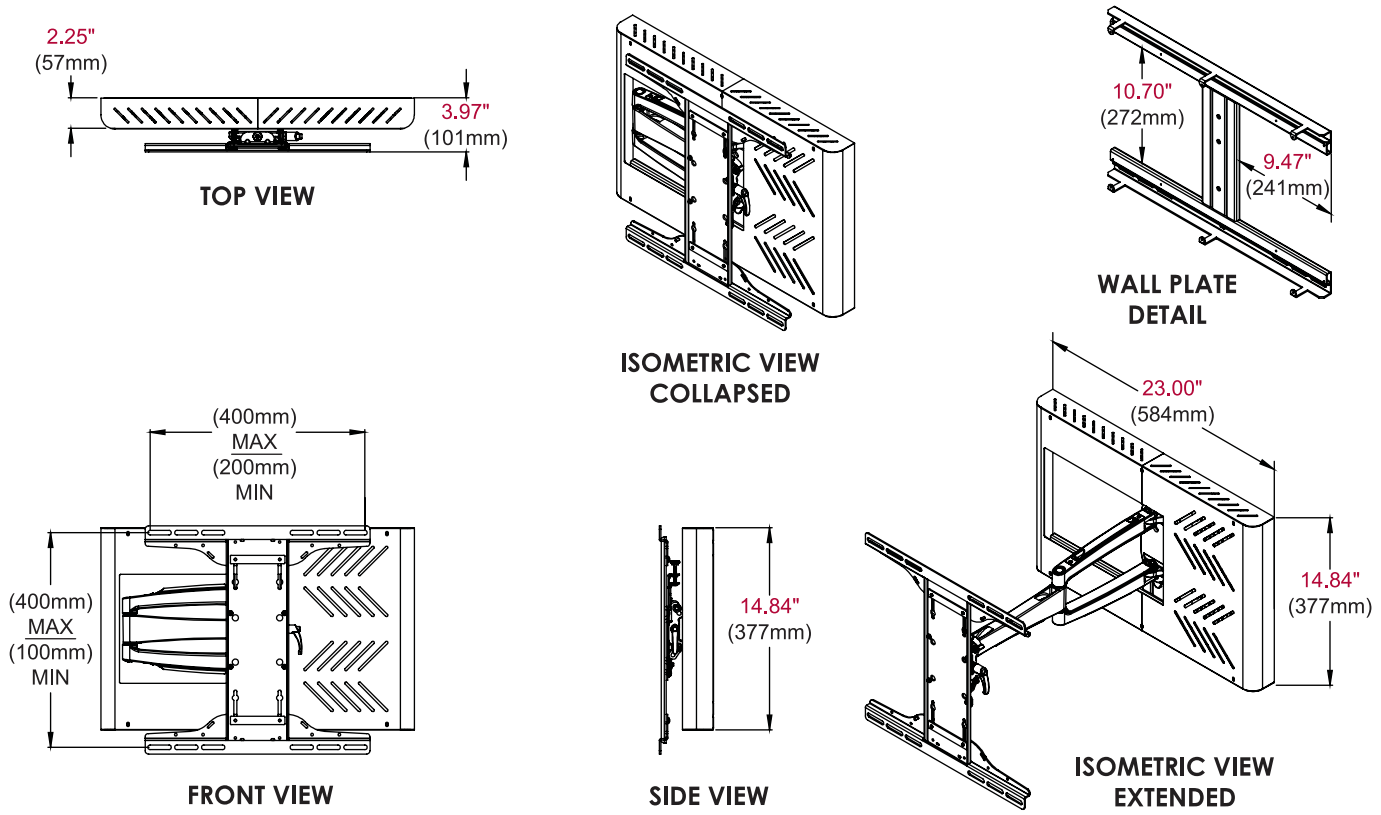

HA746-STB Hospitality Wall Arm Mount with STB Enclosure for 43" to 55"* TVs

* Display range noted is general. To see if a display size outside of this range will work, please consult with Peerless-AV Customer Care at 1-800-865-2112 about your specific TV model.

Product Specifications

	DIMENSIONS (W x H x D)	PRODUCT WEIGHT	LOAD CAPACITY	FINISH	AVAILABLE COLORS
HA746-STB	23.00" x 16.75" x 3.97" (584 x 425 x 101mm)	21lb (9.5kg)	80lb (36kg)	Scratch Resistant Fused Epoxy	Semi-Gloss Black

Package Specifications

	PACKAGE SIZE (W x H x D)	PACKAGE SHIP WEIGHT	PACKAGE UPC CODE	PACKAGE CONTENTS	UNITS IN PACKAGE
HA746-STB	28.50" x 19.80" x 5.00" (724 x 483 x 127mm)	25lb (11.3kg)	735029314226	Wall Mount, Wall Plate, Covers, Display Installation Hardware, Concrete, Wood and Metal Stud Attachment Hardware, Installation Instructions	1

All dimensions = inch (mm)

Architect Specifications

The Hospitality Wall Arm Mount with STB Enclosure shall be a Peerless-AV model HA746-STB and shall be located where indicated on the plans. Assembly and installation shall be done according to instructions provided by the manufacturer.

Visit peerless-av.com to see the complete line of AV solutions from Peerless-AV, including outdoor displays, wireless, kiosks, digital audio, display mounts, projector mounts, carts/stands, and a full assortment of accessories.

Peerless-AV
2300 White Oak Circle
Aurora, IL 60502 USA
(800) 865-2112
(630) 375-5100
Fax: (800) 359-6500

Peerless-AV Europe
Unit 3 Watford Interchange
Colonial Way, Watford
Herts, WD24 4WP
United Kingdom
+44 (0) 1923 200100
Fax: +44 (0) 1923 200101

Peerless-AV de México
Ave de las Industrias 413
Parque Industrial Escobedo
Escobedo, N.L.,
Mexico 66050
+52 (81) 8384-8300
Fax: +52 (81) 8384-8360