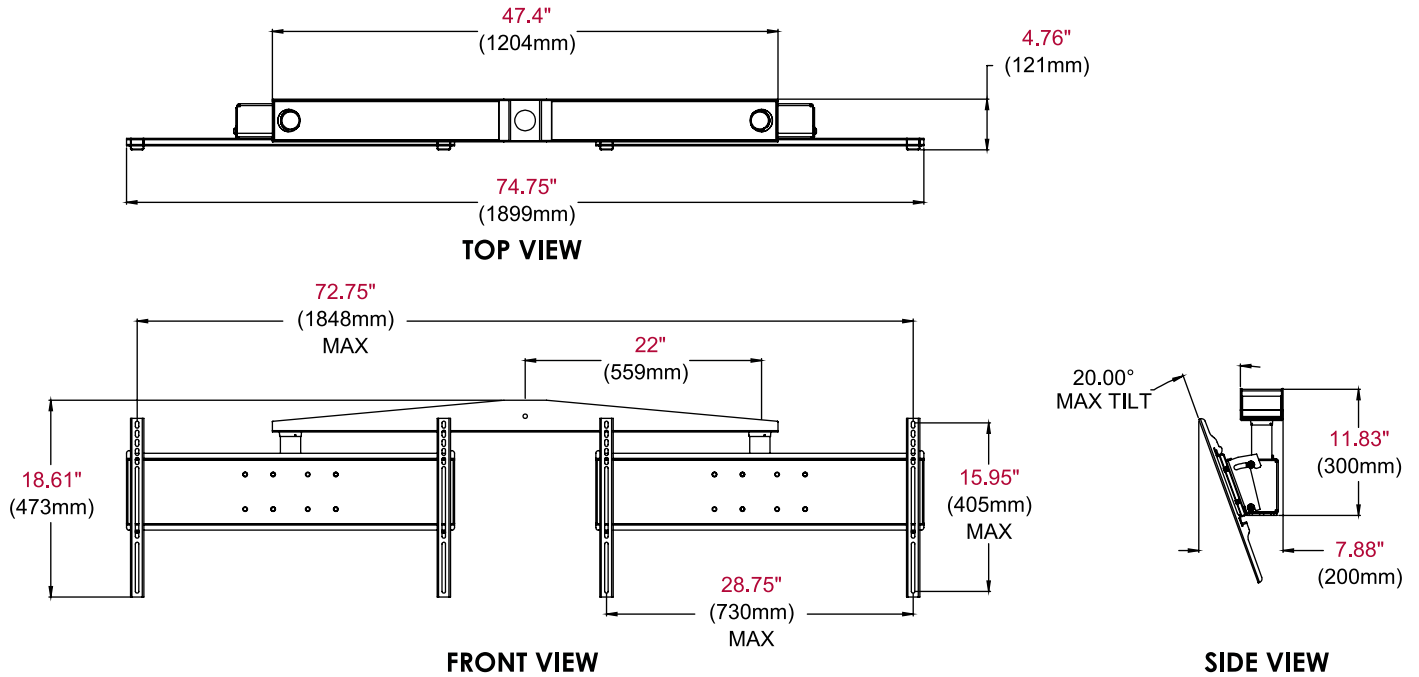

DST970X2	Dual Display Ceiling Mount for 40"-70" Displays

Product Specifications

	DIMENSIONS (W X H X D)	PRODUCT WEIGHT	LOAD CAPACITY	FINISH	AVAILABLE COLORS
DST970X2	74.75" x 18.61" x 4.76" (1899 x 473 x 121mm)	50lb (22.7kg)	250lb (113kg)	Powder Coat	Black

Package Specifications

	PACKAGE SIZE (W x H x D)	PACKAGE SHIP WEIGHT	PACKAGE UPC CODE	PACKAGE CONTENTS	UNITS IN PACKAGE
DST970X2	57.75" x 19.25" x 7.75" (1467 x 489 x 197mm)	62lb (28.1kg)	735029299226	Dual cross support, 6" extension column (2), tilt box (2), universal adaptor (2) and mounting hardware	1

Accessories

ACC, CMJ, DCS and DCT models: Ceiling Plates
EXT, AEC, ALU and ADD models: Ceiling Extension Columns

All dimensions = inch (mm)

Architect Specifications

The Dual Display Ceiling Mount shall be a Peerless-AV model DST970X2 and shall be located where indicated on the plans. Assembly and installation shall be done according to instructions provided by the manufacturer.

Visit peerless-av.com to see the complete line of AV solutions from Peerless-AV, including outdoor displays, wireless, kiosks, digital audio, display mounts, projector mounts, carts/stands, and a full assortment of accessories.

Peerless-AV
2300 White Oak Circle
Aurora, IL 60502 USA
(800) 865-2112
(630) 375-5100
Fax: (800) 359-6500

Peerless-AV Europe
Unit 3 Watford Interchange
Colonial Way, Watford
Herts, WD24 4WP
United Kingdom
+44 (0) 1923 200100
Fax: +44 (0) 1923 200101

Peerless-AV de México
Ave de las Industrias 413
Parque Industrial Escobedo
Escobedo, N.L.,
Mexico 66050
+52 (81) 8384-8300
Fax: +52 (81) 8384-8360