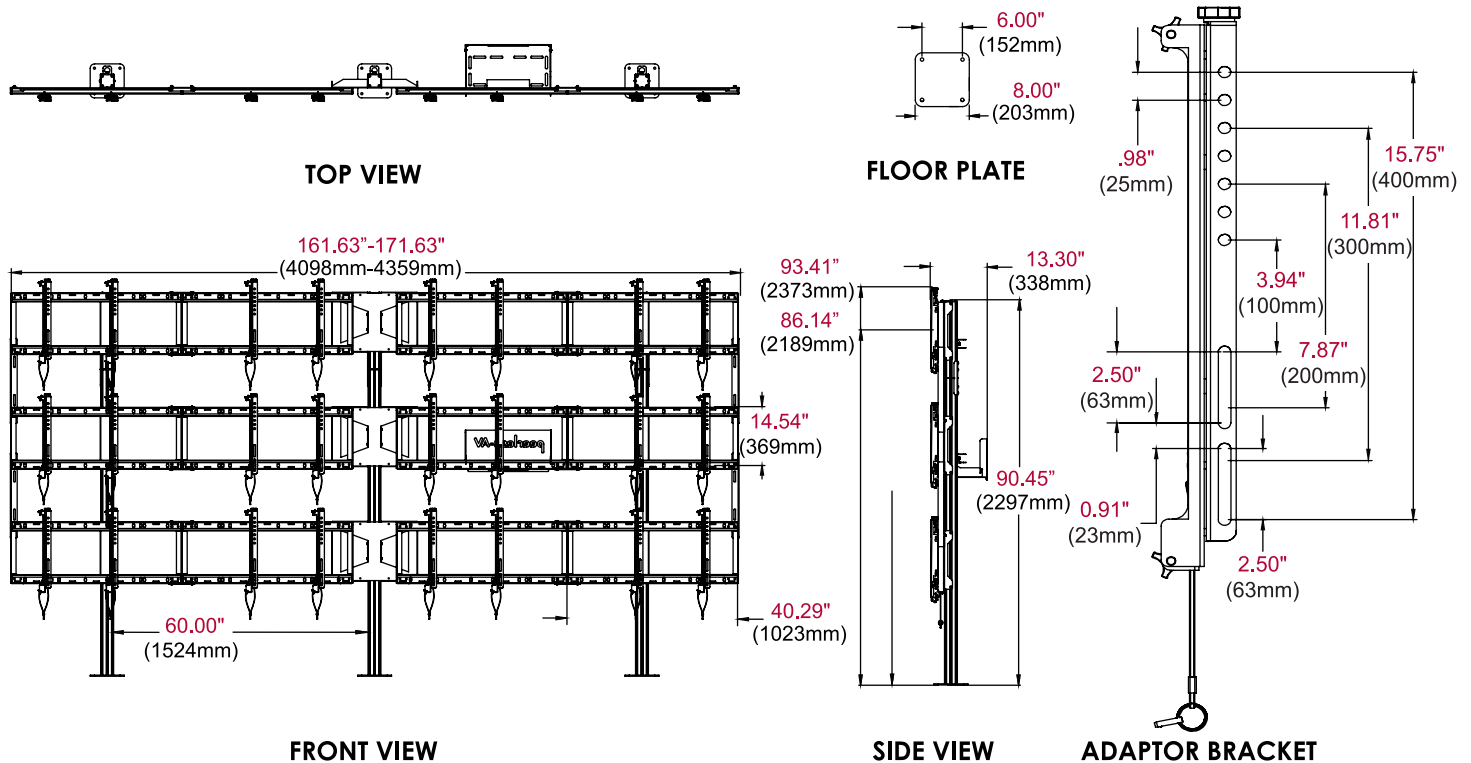

DS-S555-4X3 SmartMount® Modular Video Wall Pedestal Mount 4x3 Configuration for 46" to 55" Displays

Product Specifications

	DIMENSIONS (W x H x D)	PRODUCT WEIGHT	LOAD CAPACITY	FINISH	AVAILABLE COLORS
DS-S555-4X3	171.63" x 93.41" x 13.30" (4359 x 2373 x 338mm)	TBD	1200lb (545kg) 100lb per display	Powder Coat	Black

Package Specifications

	PACKAGE SIZE (W x H x D)	PACKAGE SHIP WEIGHT	PACKAGE UPC CODE	PACKAGE CONTENTS	UNITS IN PACKAGE
DS-S555-4X3	84.00" x 37.50" x 12.50" (2133 x 952 x 317mm)	TBD	735029308454	Stand, display adaptors and hardware	1

Accessories

ACC-V800X: Adaptor accessory for 600 x 400 and 800 x 400mm mounting patterns

COMPATIBILITY FORMULA

Display width ≥ 40.5"   Display Height ≤ 31.0"
Three display widths + mount pattern width ≤ 171"

All dimensions = inch (mm)

Architect Specifications

The Smartmount® Modular Video Wall Pedestal Mount 4x3 Configuration shall be a Peerless-AV model DS-S555-4X3 and shall be located where indicated on the plans. Assembly and installation shall be done according to instructions provided by the manufacturer.

Visit peerless-av.com to see the complete line of AV solutions from Peerless-AV, including outdoor displays, wireless, kiosks, digital audio, display mounts, projector mounts, carts/stands, and a full assortment of accessories.

Peerless-AV
2300 White Oak Circle
Aurora, IL 60502 USA

(800) 865-2112
(630) 375-5100
Fax: (800) 359-6500

Peerless-AV Europe
Unit 3 Watford Interchange
Colonial Way, Watford
Herts, WD24 4WP
United Kingdom
+44 (0) 1923 200100
Fax: +44 (0) 1923 200101

Peerless-AV de México
Ave de las Industrias 413
Parque Industrial Escobedo
Escobedo, N.L.,
Mexico 66050
+52 (81) 8384-8300
Fax: +52 (81) 8384-8360