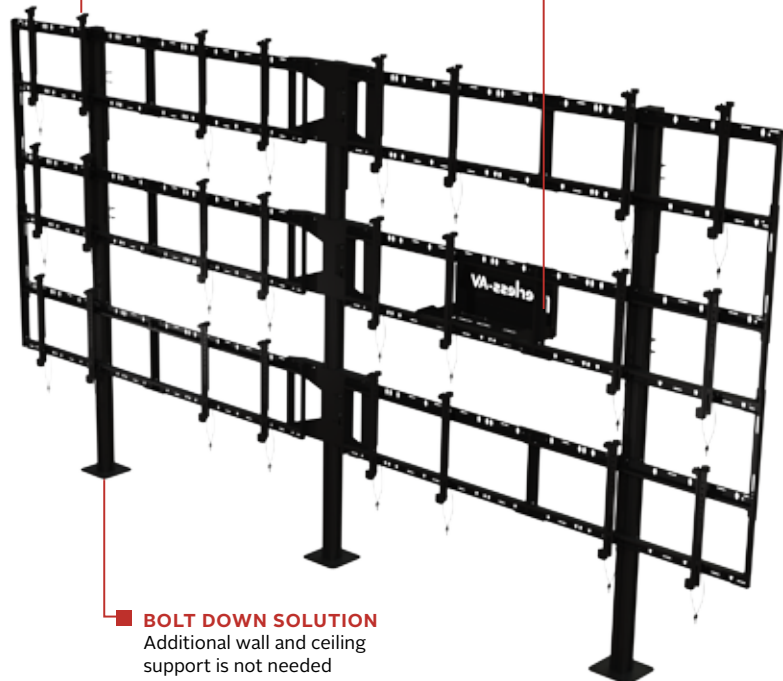

DS-S555-4X3

Display size
46"-55"

Max load
1200lb (545kg)
100lb per display

SMARTMOUNT.

Modular Video Wall Pedestal Mount 4x3 Configuration

FOR 46" TO 55" DISPLAYS

Peerless-AV®'s Modular Video Wall Pedestal Mount encompasses an assortment of useful features that eliminate the need for extra tools and hardware, all while ensuring your application is secure and looks professional. The DS-S555-4X3's tool-less micro-adjustment provides the time saving feature you need for perfect display alignment. The built-in cable management and media storage features provide a safe, central location to house your components, and help create a clean and clutter-free appearance. If you're looking for added stability, this mount will be mounted to concrete structures without additional wall or ceiling supports in any retail, public transportation or any other high traffic location.

Tool-less micro-adjustment at 8 points helps seamlessly align the displays, creating the ultimate video wall solution.

Additional Features

- ✓ Adaptors feature a quick connect latch for automatic engagement with the mounting rails and ease of set-up
- ✓ Rear adjustable cable centralizing brackets keep cables clean and organized for enhanced aesthetics
- ✓ Bolts directly to concrete without requiring additional connections to the wall or ceiling
- ✓ Aluminum frame reduces the overall weight and shipping costs
- ✓ VESA® 200 x 200 up to 600 x 400mm compatible

NO TOOLS REQUIRED FOR MICRO-ADJUSTMENT
Simple, tool-less micro-adjustments at 8 points seamlessly align the displays

MEDIA STORAGE
Rear shelf provides a central location and clean appearance

BOLT DOWN SOLUTION
Additional wall and ceiling support is not needed