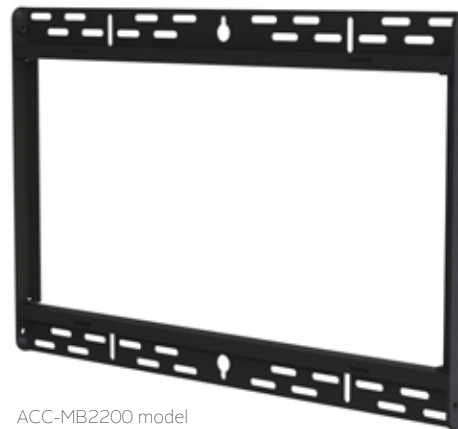

Additional Features

- ✓ Combine with menu board mounts to increase compatibility
- ✓ Open wall plate reduces wall interference
- ✓ Connecting wall plates provide a continuous mounting surface
- ✓ Compatible with DS-MBZ642L, DS-MBZ647L, DS-MBZ647P

ACC-MB2200 model

CONNECTING WALL PLATES
Provide a continuous mounting surface