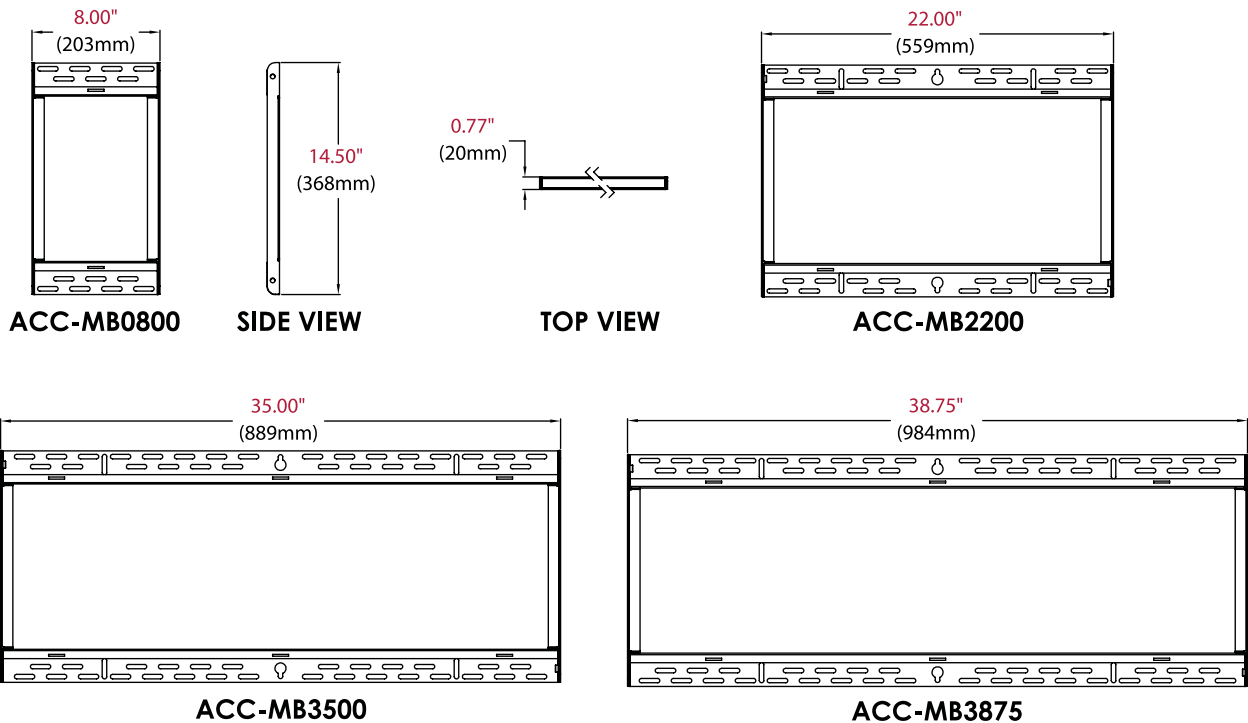

ACC-MB0800, ACC-MB2200, ACC-MB3500, ACC-MB3875: SmartMount® Menu Board Wall Plate Accessory

Product Specifications

	DIMENSIONS (W x H x D)	PRODUCT WEIGHT	LOAD CAPACITY	FINISH	AVAILABLE COLORS
ACC-MB0800	8.00" x 14.48" x 0.75" (203 x 368 x 19mm)	2lb (.9kg)	100lb (45.5kg)	Matte	Black
ACC-MB2200	22.00" x 14.48" x 0.75" (559 x 368 x 19mm)	3.7lb (1.7kg)			
ACC-MB3500	35.00" x 14.48" x .075" (889 x 368 x 19mm)	5.3lb (2.4kg)			
ACC-MB3875	38.75" x 14.48" x 0.75" (984 x 368 x 19mm)	5.7lb (2.6kg)			

Package Specifications

	PACKAGE SIZE (W x H x D)	PACKAGE SHIP WEIGHT	PACKAGE UPC CODE	PACKAGE CONTENTS	UNITS IN PACKAGE
ACC-MB0800	18.25" x 13.25" x 2.00" (463 x 337 x 51mm)	2.5lb (1.1kg)	735029307259	Wall plate and mounting hardware	1
ACC-MB2200	24.50" x 24.50" x 2.25" (622 x 622 x 57mm)	5lb (2.3kg)	735029307297		
ACC-MB3500	44.60" x 16.40" x 1.75" (1133 x 417 x 44mm)	6.1lb (2.8kg)	735029307273		
ACC-MB3875	44.60" x 16.40" x 1.75" (1133 x 417 x 44mm)	6.5lb (3.0kg)	735029307280		

Compatible with: **DS-MBZ642L:** SmartMount® Digital Menu Board Mount with Height & Depth Adjustment for 40"-42" Displays - Landscape
DS-MBZ647L: SmartMount® Digital Menu Board Mount with Height & Depth Adjustment for 46"-48" Displays - Landscape
DS-MBZ647P: SmartMount® Digital Menu Board Mount with Height & Depth Adjustment for 42"-48" Displays - Portrait

All dimensions = inch (mm)

Architect Specifications

The Smartmount® Menu Board Wall Plate Accessory shall be a Peerless-AV model ACC-MB0800, ACC-MB2200, ACC-MB3500 or ACC-MB3875 and shall be located where indicated on the plans. Assembly and installation shall be done according to instructions provided by the manufacturer.

Visit peerless-av.com to see the complete line of AV solutions from Peerless-AV, including outdoor displays, wireless, kiosks, digital audio, display mounts, projector mounts, carts/stands, and a full assortment of accessories.

Peerless-AV
2300 White Oak Circle
Aurora, IL 60502 USA
(800) 865-2112
(630) 375-5100
Fax: (800) 359-6500

Peerless-AV Europe
Unit 3 Watford Interchange
Colonial Way, Watford
Herts, WD24 4WP
United Kingdom
+44 (0) 1923 200100
Fax: +44 (0) 1923 200101

Peerless-AV de México
Ave de las Industrias 413
Parque Industrial Escobedo
Escobedo, N.L.,
Mexico 66050
+52 (81) 8384-8300
Fax: +52 (81) 8384-8360