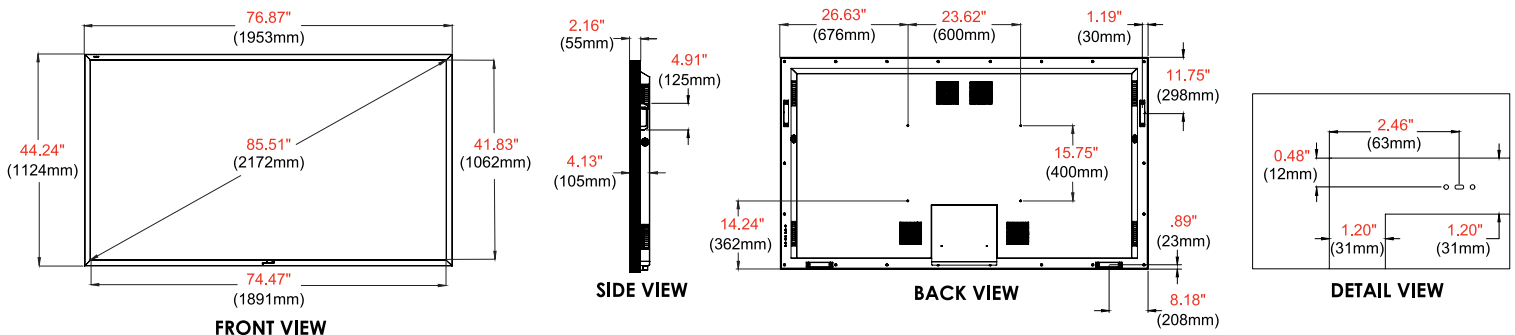

Mechanical

SIZE (W x H x D)	76.87" x 44.24" x 4.13" (1953 x 1124 x 105mm)
INPUT COMPARTMENT (W x H x D)	11.4" x 5.29" x 2.18" (290 x 134 x 55mm)
VESA® PATTERN	600 x 400mm
NET WEIGHT	163lb (74kg)
COLOR	Black

Input/Output Connections

TV INPUT	Coax, 75 ohm (x1)
VGA INPUT	15 pin D-SUB (x1)
HDMI INPUT	HDMI 2.0/HDCP 2.2 (x3), 480p, 720p, 1080i, 1080p, 2160p
DISPLAY PORT	DisplayPort (x1), 480i, 480p, 720p, 1080i, 1080p, 2160p
CVBS INPUT	3.5mm (x1), 480i
YPBPR INPUT	3.5mm (x1), 480i, 480p, 720p, 1080i
VGA STEREO AUDIO INPUT	3.5mm (x1)
AUDIO STEREO OUTPUT	5W + 5W, Analog 3.5mm Headphone Jack
USB 2.0	USB A (Female) (x1)
RS232	3.5mm TRS Jack (x1)
TOSLINK DIGITAL AUDIO OUTPUT	Optical (x1)
IR EXTENDER INPUT	3.5mm (x1)
IR EXTENDER OUTPUT (REPEATER)	3.5mm (x1)
5VDC 2.4A OUTPUT (USB POWER)	USB A (Female) (x1)
12VDC 2.5A OUTPUT	Barrel 2.5mm (ID), 5.5mm (OD) (x1)
AMBIENT LIGHT SENSOR EXTENDER INPUT	3.5mm (x1)

Package Specifications

	PACKAGE SIZE (W x H x D)	PACKAGE SHIP WEIGHT	PACKAGE UPC CODE	PACKAGE CONTENTS	UNITS IN PACKAGE
UV862	TBD	TBD	735029327974	Display, Universal Remote Control, Power Cord, Manual, Display Cover, IR Extender and Outdoor Flat Wall Mount	1

Accessories

ACCD-05K: 5V DC Power Kit	ACCD-ALG: Analog Accessory Kit	SPK-080: Xtreme™ Outdoor Soundbar
ACCD-12K: 12V DC Power Kit	ACCD-ALS: Ambient Light Sensor Extender	

All dimensions = inch (mm)

Architect Specifications

The UltraView™ UHD Outdoor TV shall be a Peerless-AV model UV862 and shall be located where indicated on the plans. Assembly and installation shall be done according to instructions provided by the manufacturer.

Visit peerless-av.com to see the complete line of AV solutions from Peerless-AV, including outdoor displays, kiosks, digital audio, display mounts, projector mounts, carts/stands, and a full assortment of accessories.

Peerless-AV
2300 White Oak Circle
Aurora, IL 60502 USA
(800) 865-2112
(630) 375-5100
Fax: (800) 359-6500

Peerless-AV EMEA
Unit 3 Watford Interchange
Colonial Way, Watford
Herts, WD24 4WP
United Kingdom
+44 (0) 1923 200100
Fax: +44 (0) 1923 200101

Peerless-AV Latin America
Av. de las Industrias 413
Parque Industrial Escobedo
General Escobedo, N.L.,
México, 66062
+52 (81) 8384-8300
Fax: +52 (81) 8384-8360