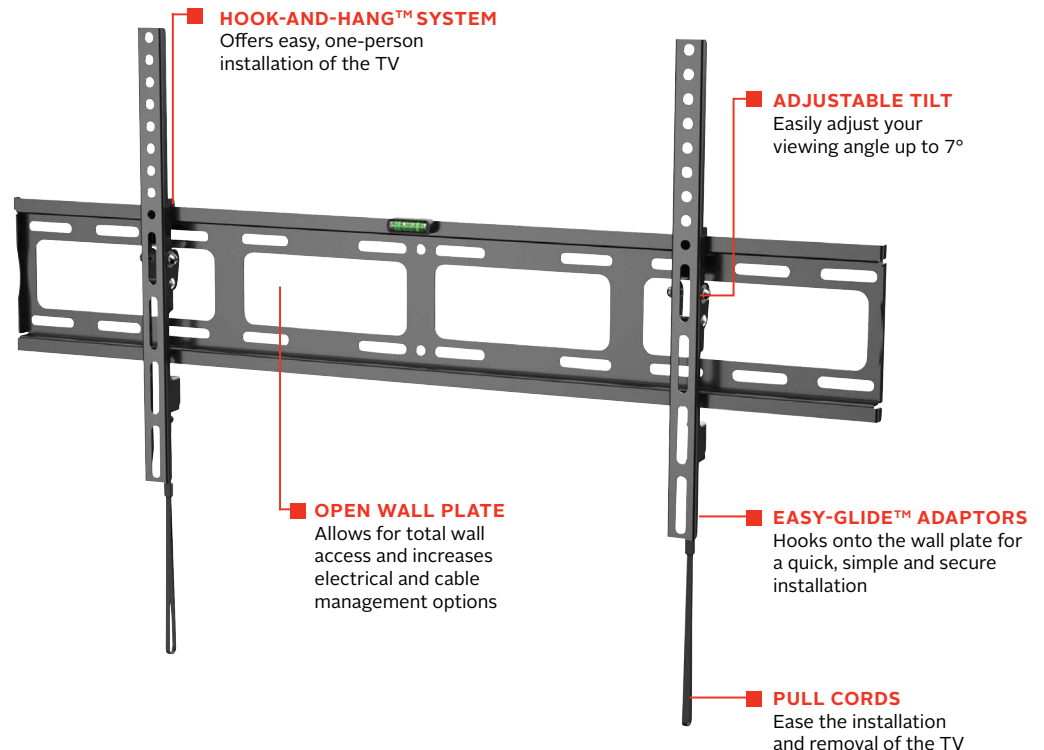

TVFT690

Mounting Pattern
800 x 400mm
(31.50" x 15.75")

Max Load
132lb
(60kg)

tru•vue™

Universal Flat/Tilt Wall Mount

FOR 65" TO 90"+ DISPLAYS*

The TruVue™ series wall mounts combine ease of installation with viewing flexibility. With TVFT690, a low-profile design positions the TV just 1.27" (32mm) from the wall. The Hook-and-Hang™ system offers easy, one-person installation of the TV. The Easy-Glide™ adaptors hook onto the wall plate for a quick, simple, and secure installation. Achieve perfect positioning of the TV with the side-to-side adjustment after installation. The +7° of tilt allows quick adjustment of the viewing angle.

- Universal mount fits TVs with mounting patterns up to 800 x 400mm (31.50" W x 15.75" H)
- Low-profile design positions the TV 1.27" (32mm) from the wall
- Side-to-side adjustment allows for perfect TV positioning
- Mounts to wood studs and concrete
- Installation hardware included
- Design is UL listed and tested to four times stated load capacity

✉ info@peerless-av.com
🌐 peerless-av.com

peerless-AV®
Driving Technology Through Innovation

TVFT690 TruVue™ Universal Flat/Tilt Wall Mount for 65" to 90"+ Displays

Product Specifications

	DIMENSIONS (W x H x D)	PRODUCT WEIGHT	LOAD CAPACITY	FINISH	AVAILABLE COLORS
TVFT690	33.07" x 16.46" x 1.27"-3.61" (840 x 418 x 32-92mm)	4.1lb (1.9kg)	132lb (60kg)	Scratch Resistant Fused Epoxy	Matte Black

Package Specifications

	PACKAGE SIZE (W x H x D)	PACKAGE SHIP WEIGHT	PACKAGE UPC CODE	PACKAGE CONTENTS	UNITS IN PACKAGE
TVFT690	33.30" x 1.50" x 6.30" (846 x 38 x 160mm)	5.0lb (2.3kg)	735029334958	Wall Plate, Universal Brackets, Mounting and TV Attachment Hardware, Level	1