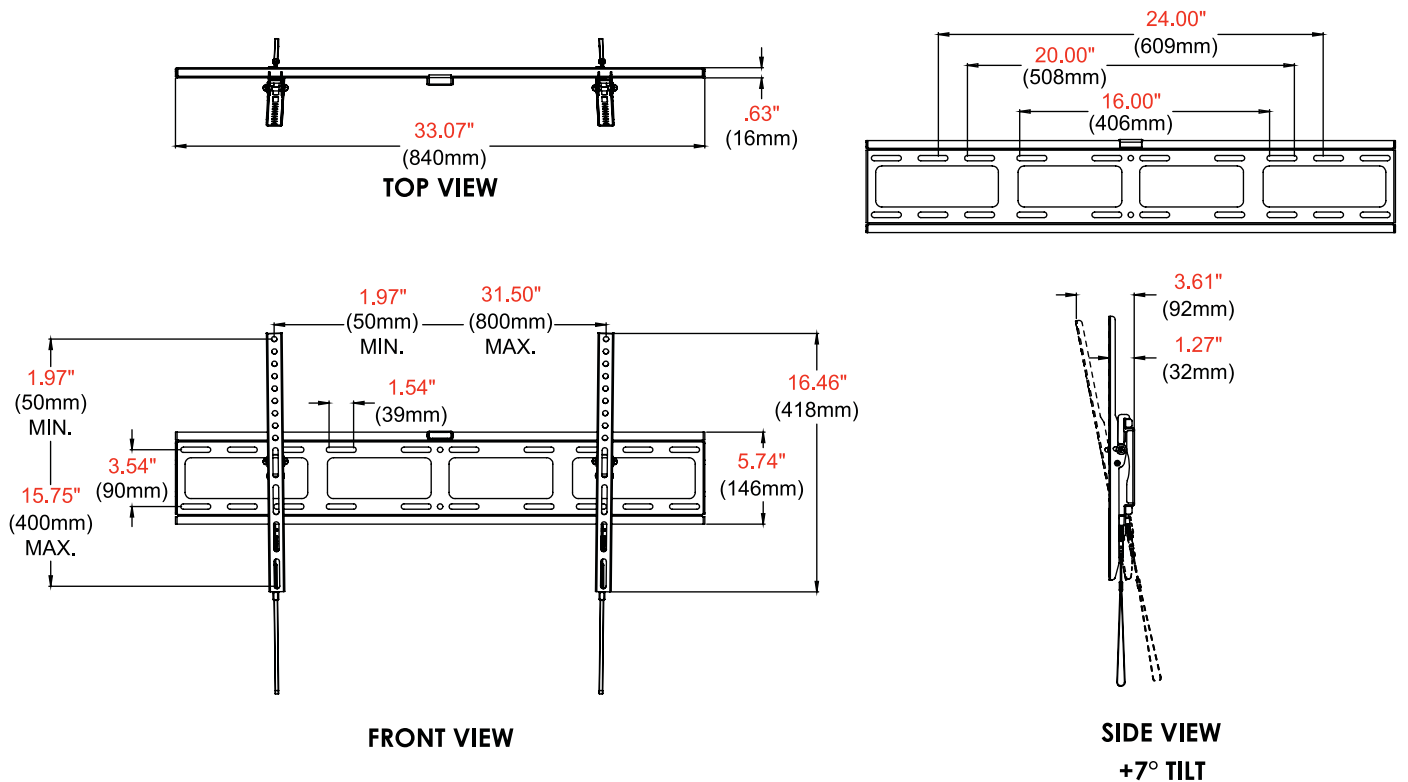

TVFT690 TruVue™ Universal Flat/Tilt Wall Mount for 65" to 90"+ Displays

Product Specifications

	DIMENSIONS (W x H x D)	PRODUCT WEIGHT	LOAD CAPACITY	FINISH	AVAILABLE COLORS
TVFT690	33.07" x 16.46" x 1.27"-3.61" (840 x 418 x 32-92mm)	4.1lb (1.9kg)	132lb (60kg)	Scratch Resistant Fused Epoxy	Matte Black

Package Specifications

	PACKAGE SIZE (W x H x D)	PACKAGE SHIP WEIGHT	PACKAGE UPC CODE	PACKAGE CONTENTS	UNITS IN PACKAGE
TVFT690	33.30" x 1.50" x 6.30" (846 x 38 x 160mm)	5.0lb (2.3kg)	735029334958	Wall Plate, Universal Brackets, Mounting and TV Attachment Hardware, Level	1

Accessories

ACC925: Security Fasteners

All dimensions = **inch** (mm)

Architect Specifications

The TruVue™ Universal Flat/Tilt Wall Mount shall be a Peerless-AV model TVFT690 and shall be located where indicated on the plans. Assembly and installation shall be done according to instructions provided by the manufacturer.

Visit peerless-av.com to see the complete line of AV solutions from Peerless-AV, including outdoor displays, kiosks, display mounts, projector mounts, carts/stands, and a full assortment of accessories.

Peerless-AV
2300 White Oak Circle
Aurora, IL 60502 USA
(800) 865-2112
(630) 375-5100
Fax: (800) 359-6500

Peerless-AV EMEA
Unit 3 Watford Interchange
Colonial Way, Watford
Herts, WD24 4WP
United Kingdom
+44 (0) 1923 200100
Fax: +44 (0) 1923 200101

Peerless-AV Latin America
Av. de las Industrias 413
Parque Industrial Escobedo
General Escobedo, N.L.,
México, 66062
+52 (81) 8384-8300
Fax: +52 (81) 8384-8360