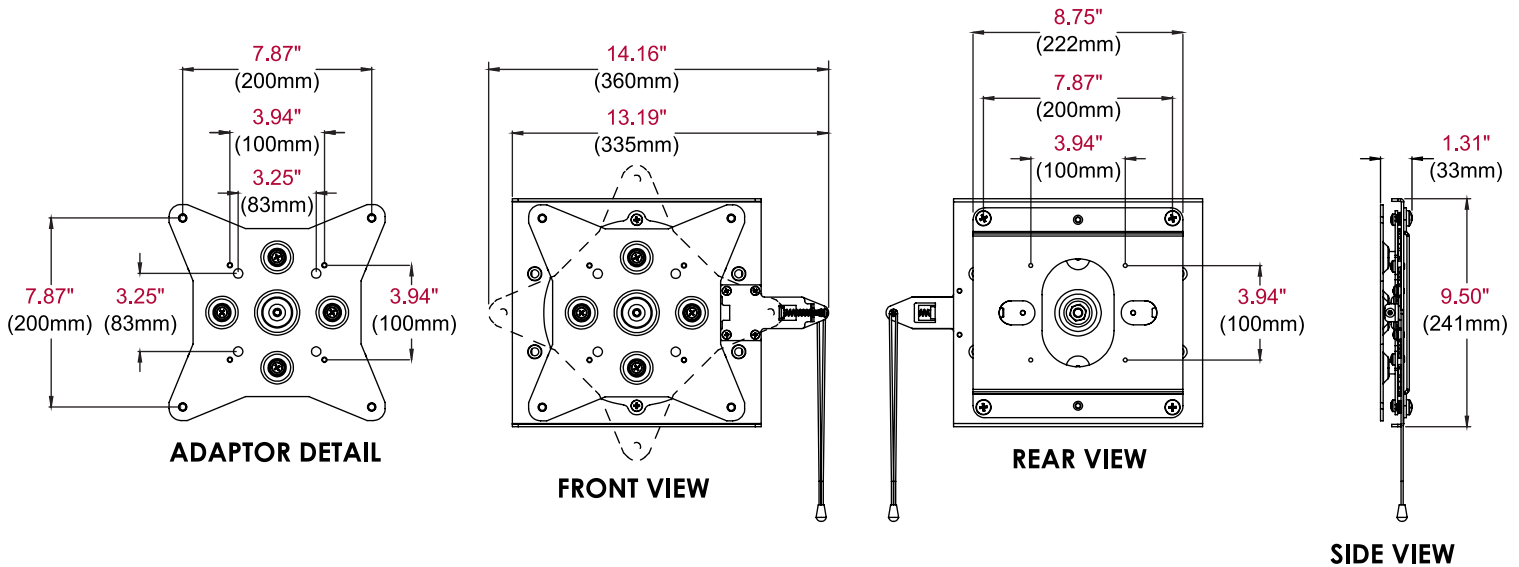

RMI2W	Rotational Mount Interface for Wall Mounts

Product Specifications

	DIMENSIONS (W x H x D)	PRODUCT WEIGHT	LOAD CAPACITY	FINISH	AVAILABLE COLORS
RMI2W	14.16" x 9.50" x 1.31" (360 x 241 x 33mm)	8.53lb (3.87kg)	175lb (79kg)	Powder Coat	Black

Package Specifications

	PACKAGE SIZE (W x H x D)	PACKAGE SHIP WEIGHT	PACKAGE UPC CODE	PACKAGE CONTENTS	UNITS IN PACKAGE
RMI2W	20.00" x 10.00" x 1.75" (508 x 254 x 44mm)	9.1lb (4.13kg)	735029315452	1 Rotational Mount 1 Wall Mount Interface Plate	1

Compatible with the following Peerless-AV® Mounts:

SA740P	SAX762PU	PLCM-4	PLCM-2-UNL
SA746PU	SAX772PU	PLCK-1	PLCK-UNL
SA752PU	SF16D	MOD-FPMS	PLCM-UNL-CP
SA761PU	ST16D	MOD-FPMD2	PLP-UNM
SA771PU	PLCM-1	PLCM-1CP	PLP-UNL
SAX755PU	PLCM-2	PLCM-UNL	PLP-V%

All dimensions = inch (mm)

Architect Specifications

The Rotational Mount Interface for Wall Mounts shall be a Peerless-AV® model RMI2W and shall be located where indicated on the plans. Assembly and installation shall be done according to instructions provided by the manufacturer.

Visit peerless-av.com to see the complete line of AV solutions from Peerless-AV, including outdoor displays, wireless, kiosks, digital audio, display mounts, projector mounts, carts/stands, and a full assortment of accessories.

Peerless-AV
2300 White Oak Circle
Aurora, IL 60502 USA
(800) 865-2112
(630) 375-5100
Fax: (800) 359-6500

Peerless-AV EMEA
Unit 3 Watford Interchange
Colonial Way, Watford
Herts, WD24 4WP
United Kingdom
+44 (0) 1923 200100
Fax: +44 (0) 1923 200101

Peerless-AV Latin America
Ave de las Industrias 413
Parque Industrial Escobedo
Escobedo, N.L.,
Mexico 66062
+52 (81) 8384-8300
Fax: +52 (81) 8384-8360