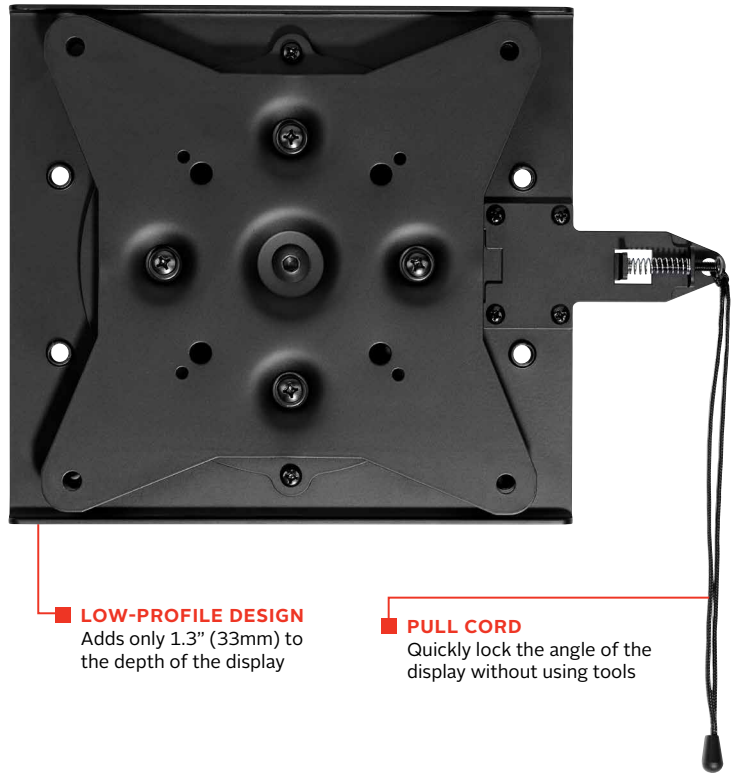

RMI2W

Max load
175lb (79kg)

Rotational Mount Interface for Wall Mounts

FOR ROTATING DISPLAYS FROM LANDSCAPE TO PORTRAIT

The RMI2W allows you to rotate a display from landscape to portrait orientation with a simple pull of the spring-loaded lever, eliminating the hassle of having to remove the screen from the mount. This mount interface enables a display to be easily rotated and set at 15-degree increments within 360-degrees, and is compatible with a variety of Peerless-AV® Wall Mounts. Ideal for standard or creative digital signage displays, the RMI2W allows for endless screen positioning.

- Rotate landscape to portrait orientation without removing the screen
- Roll angle can be locked in 15° increments, creating endless screen positioning possibilities
- Screen can be rolled 360° without impediment, no tools required
- Tamper-resistant, spring-loaded lever with pull cord makes adjusting the screen's position simple
- Low-profile design adds only 1.3" to any application
- Compatible with the following Peerless-AV® Mounts: SA740P, SA746PU, SA752PU, SA761PU, SA771PU, SAX755PU, SAX762PU, SAX772PU, SF16D, ST16D, PLCM-1, PLCM-2, PLCM-4, PLCK-1, MOD-FPMS, MOD-FPMD2, PLCM-1CP, PLCM-UNL, PLCM-2-UNL, PLCK-UNL, PLCM-UNL-CP, PLP-UNM, PLP-UNL and PLP-V%

LOW-PROFILE DESIGN
Adds only 1.3" (33mm) to the depth of the display

PULL CORD
Quickly lock the angle of the display without using tools

RoHS
COMPLIANT

RMI2W	Rotational Mount Interface for Wall Mounts
--------------	--

Product Specifications

	DIMENSIONS (W x H x D)	PRODUCT WEIGHT	LOAD CAPACITY	FINISH	AVAILABLE COLORS
RMI2W	14.16" x 9.50" x 1.31" (360 x 241 x 33mm)	8.53lb (3.87kg)	175lb (79kg)	Powder Coat	Black

Package Specifications