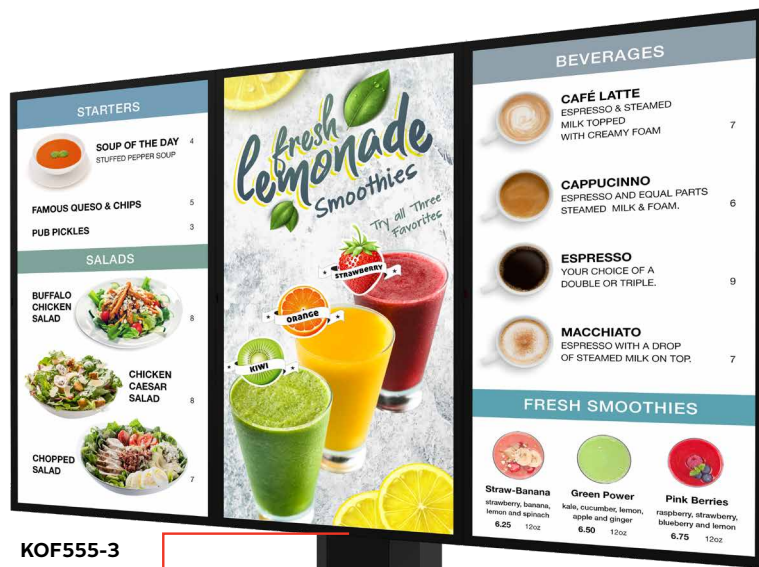

# Outdoor Digital Menu Boards

SUPPORT 55" PEERLESS-AV® XHB553 & LG 55XE4F-M  
OUTDOOR DISPLAY(S)

Increase drive-thru sales and promote order efficiency with Peerless-AV's Outdoor Digital Menu Boards, designed to support 55" Peerless-AV® XHB553 and LG 55XE4F-M Outdoor Displays. These all-weather rated, outdoor units offer a low operating cost, modular design, and an easy, two-man installation process. By making the switch to digital, with Peerless-AV's Outdoor Digital Menu Boards, you will no longer need to manually update static menu content throughout the day. Instead, the digital content can be updated remotely and in real-time, creating a seamless drive-thru experience for customers and a more efficient restaurant.

## All Weather Rated

- Designed to support 55" Peerless-AV® XHB553 and LG 55XE4F-M Outdoor Displays to offer maximum flexibility at the best value
- Elegant, minimalistic design protects displays and internal equipment, while enhancing the drive-thru aesthetics
- Designed for common 8" baseplate mounting pattern, with 30° of rotational positioning to select the best viewing angle for your customers
- UL 48 Certified
- Create a fully integrated drive-thru solution with a variety of options:
  - Speaker/Microphone Kit (KOF-OPT-SPK)
  - Media Player Storage Fan (KOF-OPT-FAN)
  - Internal Media Player Shelf (KOF-OPT-SHELF)
  - Power Distribution Unit (KOF-OPT-ELECTRICAL)
  - Mount Brackets for Peerless-AV® XHB553 (KOF-OPT-553BRKTS)  
*Provided with orders of XHB553*