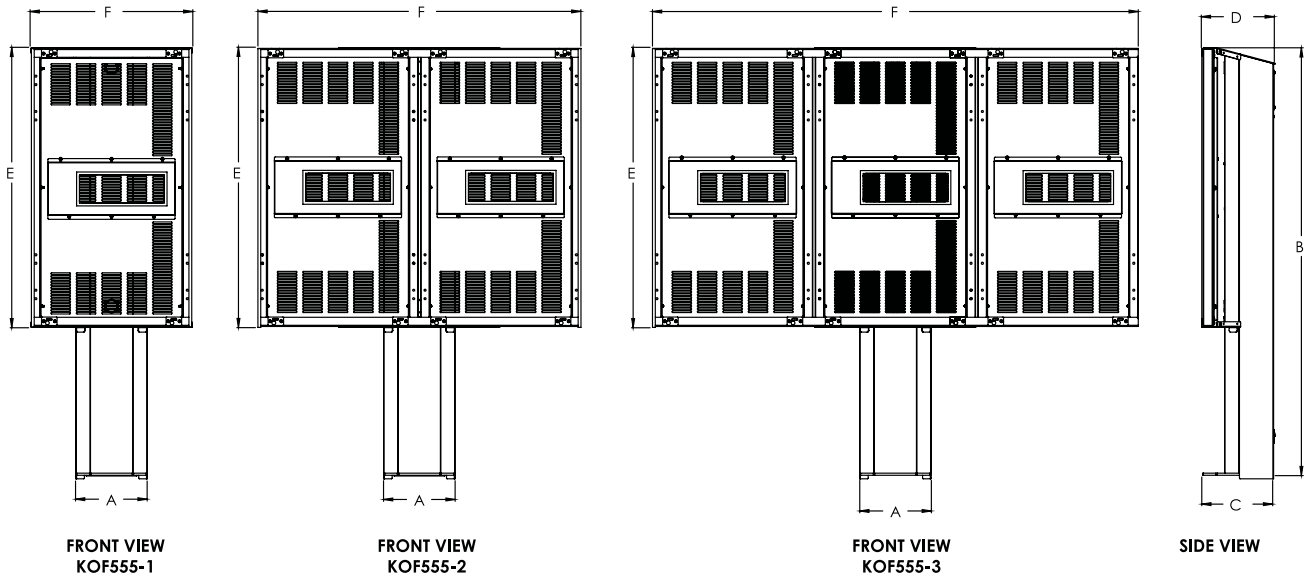

Model Numbers

- KOF555-1 Outdoor Digital Menu Board Supports (1) 55" Peerless-AV® XHB553 and LG 55XE4F-M Outdoor Display
- KOF555-2 Outdoor Digital Menu Board Supports (2) 55" Peerless-AV® XHB553 and LG 55XE4F-M Outdoor Displays
- KOF555-3 Outdoor Digital Menu Board Supports (3) 55" Peerless-AV® XHB553 and LG 55XE4F-M Outdoor Displays

Product Specifications

MODEL NUMBERS	DIMENSIONS (W x H x D)	PRODUCT WEIGHT	FINISH	AVAILABLE COLORS
KOF555-1	28.38" x 75.67" x 12.70" (721 x 1922 x 322mm)	132lb (60kg)	Textured Powder Coat	Black
KOF555-2	57.17" x 75.67" x 12.70" (1452 x 1922 x 322mm)	163lb (74kg)		
KOF555-3	85.97" x 75.67" x 12.70" (2184 x 1922 x 322mm)	194lb (88kg)		

Package Specifications

MODEL NUMBERS	PACKAGE SIZE (W x H x D)	PACKAGE SHIP WEIGHT	PACKAGE UPC CODE	PACKAGE CONTENTS	UNITS IN PACKAGE
KOF555-1	38.00" x 84.00" x 27.00" (966 x 2134 x 686mm)	185lb (84kg)	735029341840	Digital Menu Board Enclosure, Mounting Hardware and Instructions	1
KOF555-2	60.00" x 84.00" x 40.00" (1524 x 2134 x 1016mm)	224lb (102kg)	735029341857		
KOF555-3	96.00" x 84.00" x 48.00" (2438 x 2134 x 1219mm)	290lb (132kg)	735029341864		

Options

- **KOF-OPT-SPK:** Speaker/Microphone Kit
- **KOF-OPT-FAN:** Media Player Storage Fan
- **KOF-OPT-SHELF:** Internal Media Player Shelf

- **KOF-OPT-ELECTRICAL:** Power Distribution Unit
- **KOF-OPT-553BRKTS:** Mount Brackets for Peerless-AV® XHB553 (Provided with orders of XHB553)

All dimensions = inch (mm)

MODEL NO.	DIMENSION "A"	DIMENSION "B"	DIMENSION "C"	DIMENSION "D"	DIMENSION "E"	DIMENSION "F"
KOF555-1	12.65" (321mm)	75.67" (1922mm)	12.54" (319mm)	12.70" (322mm)	49.36" (1254mm)	28.38" (721mm)
KOF555-2	12.65" (321mm)	75.67" (1922mm)	12.54" (319mm)	12.70" (322mm)	49.36" (1254mm)	57.17" (1452mm)
KOF555-3	12.65" (321mm)	75.67" (1922mm)	12.54" (319mm)	12.70" (322mm)	49.36" (1254mm)	85.97" (2184mm)

Architect Specifications

The Outdoor Digital Menu Board shall be a Peerless-AV® model KOF555-1, -2, -3 and shall be located where indicated on the plans. Assembly and installation shall be done according to instructions provided by the manufacturer.

Visit peerless-av.com to see the complete line of AV solutions from Peerless-AV, including outdoor displays, kiosks, display mounts, projector mounts, carts/stands, and a full assortment of accessories.

Peerless-AV
2300 White Oak Circle
Aurora, IL 60502 USA

(800) 865-2112
(630) 375-5100
Fax: (800) 359-6500

Peerless-AV EMEA
Unit 3 Watford Interchange
Colonial Way, Watford
Herts, WD24 4WP
United Kingdom
+44 (0) 1923 200100
Fax: +44 (0) 1923 200101

Peerless-AV Latin America
Av. de las Industrias 413
Parque Industrial Escobedo
General Escobedo, N.L.,
México, 66062
+52 (81) 8384-8300
Fax: +52 (81) 8384-8360